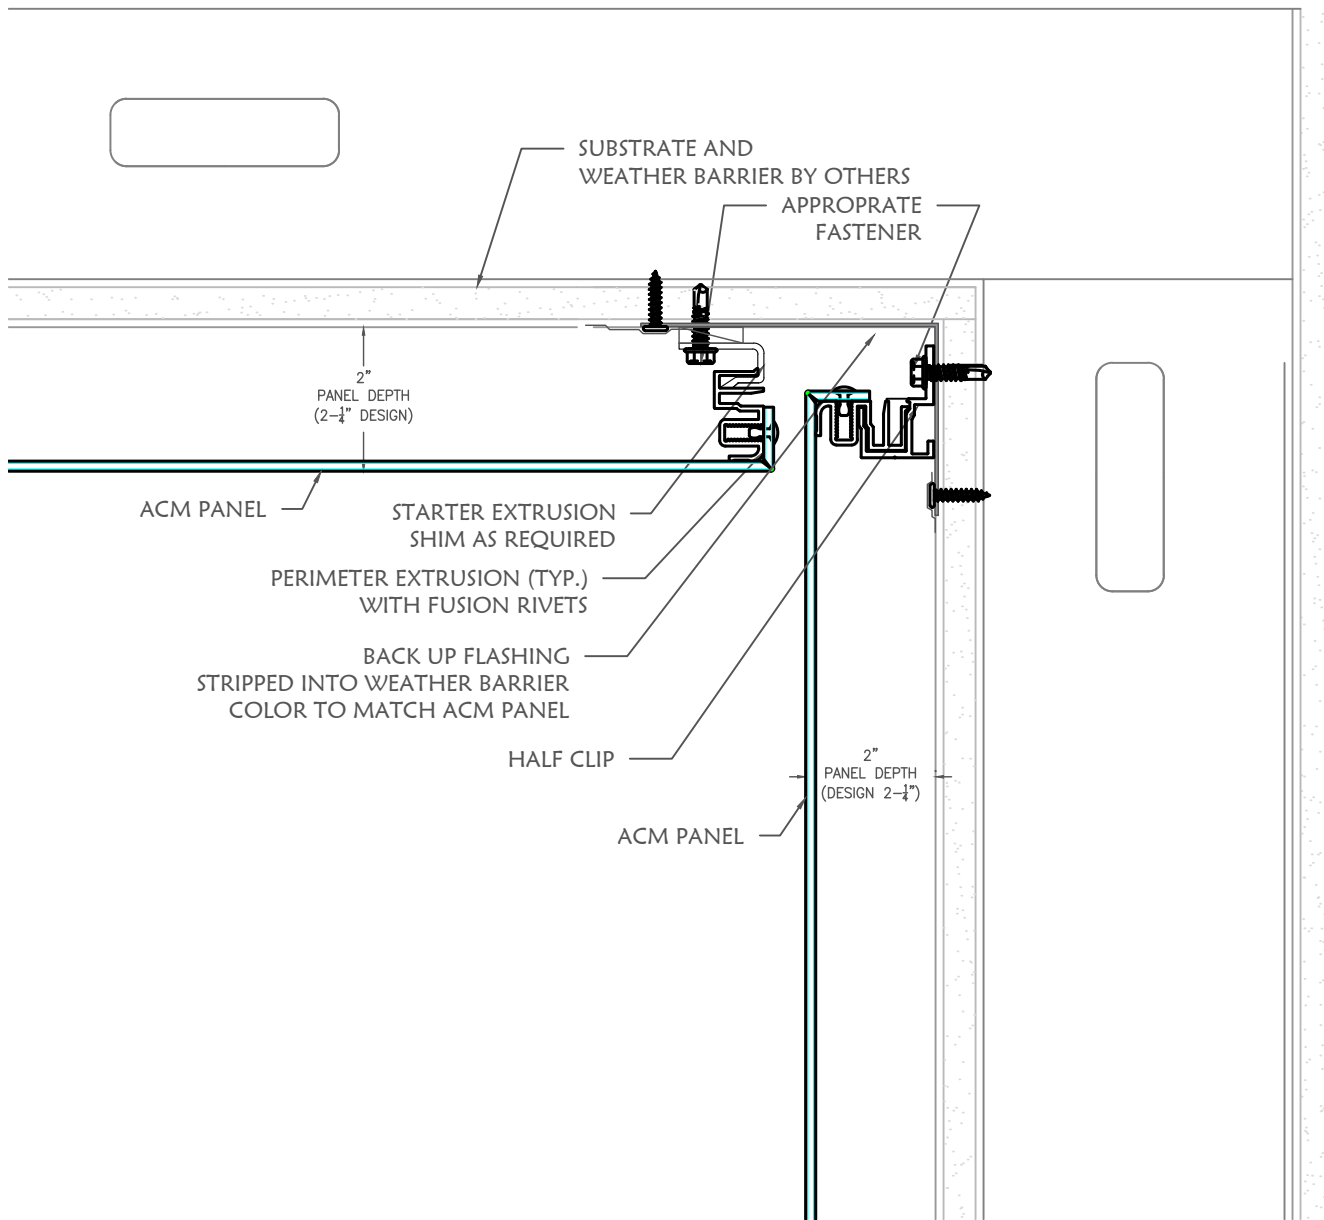

**D7-FUSION
PANEL SYSTEM**

Date: 4/16/24

Scale: N.T.S.

Drawing #

5

SOFFIT TO FASCIA TRANSITION

DIVISION 7
MTLS

DIVISION 7 MTLs
8641 East 30th Street
Indianapolis, IN 46219
(317) 890-0100
info@division7mtls.com
www.division7mtls.com

**D7-FUSION
PANEL SYSTEM**

Date: 4/16/24

Scale: N.T.S.

Drawing #

6

INSIDE CORNER

DIVISION 7
MTLS

DIVISION 7 MTLs
8641 East 30th Street
Indianapolis, IN 46219
(317) 890-0100
info@division7mtls.com
www.division7mtls.com