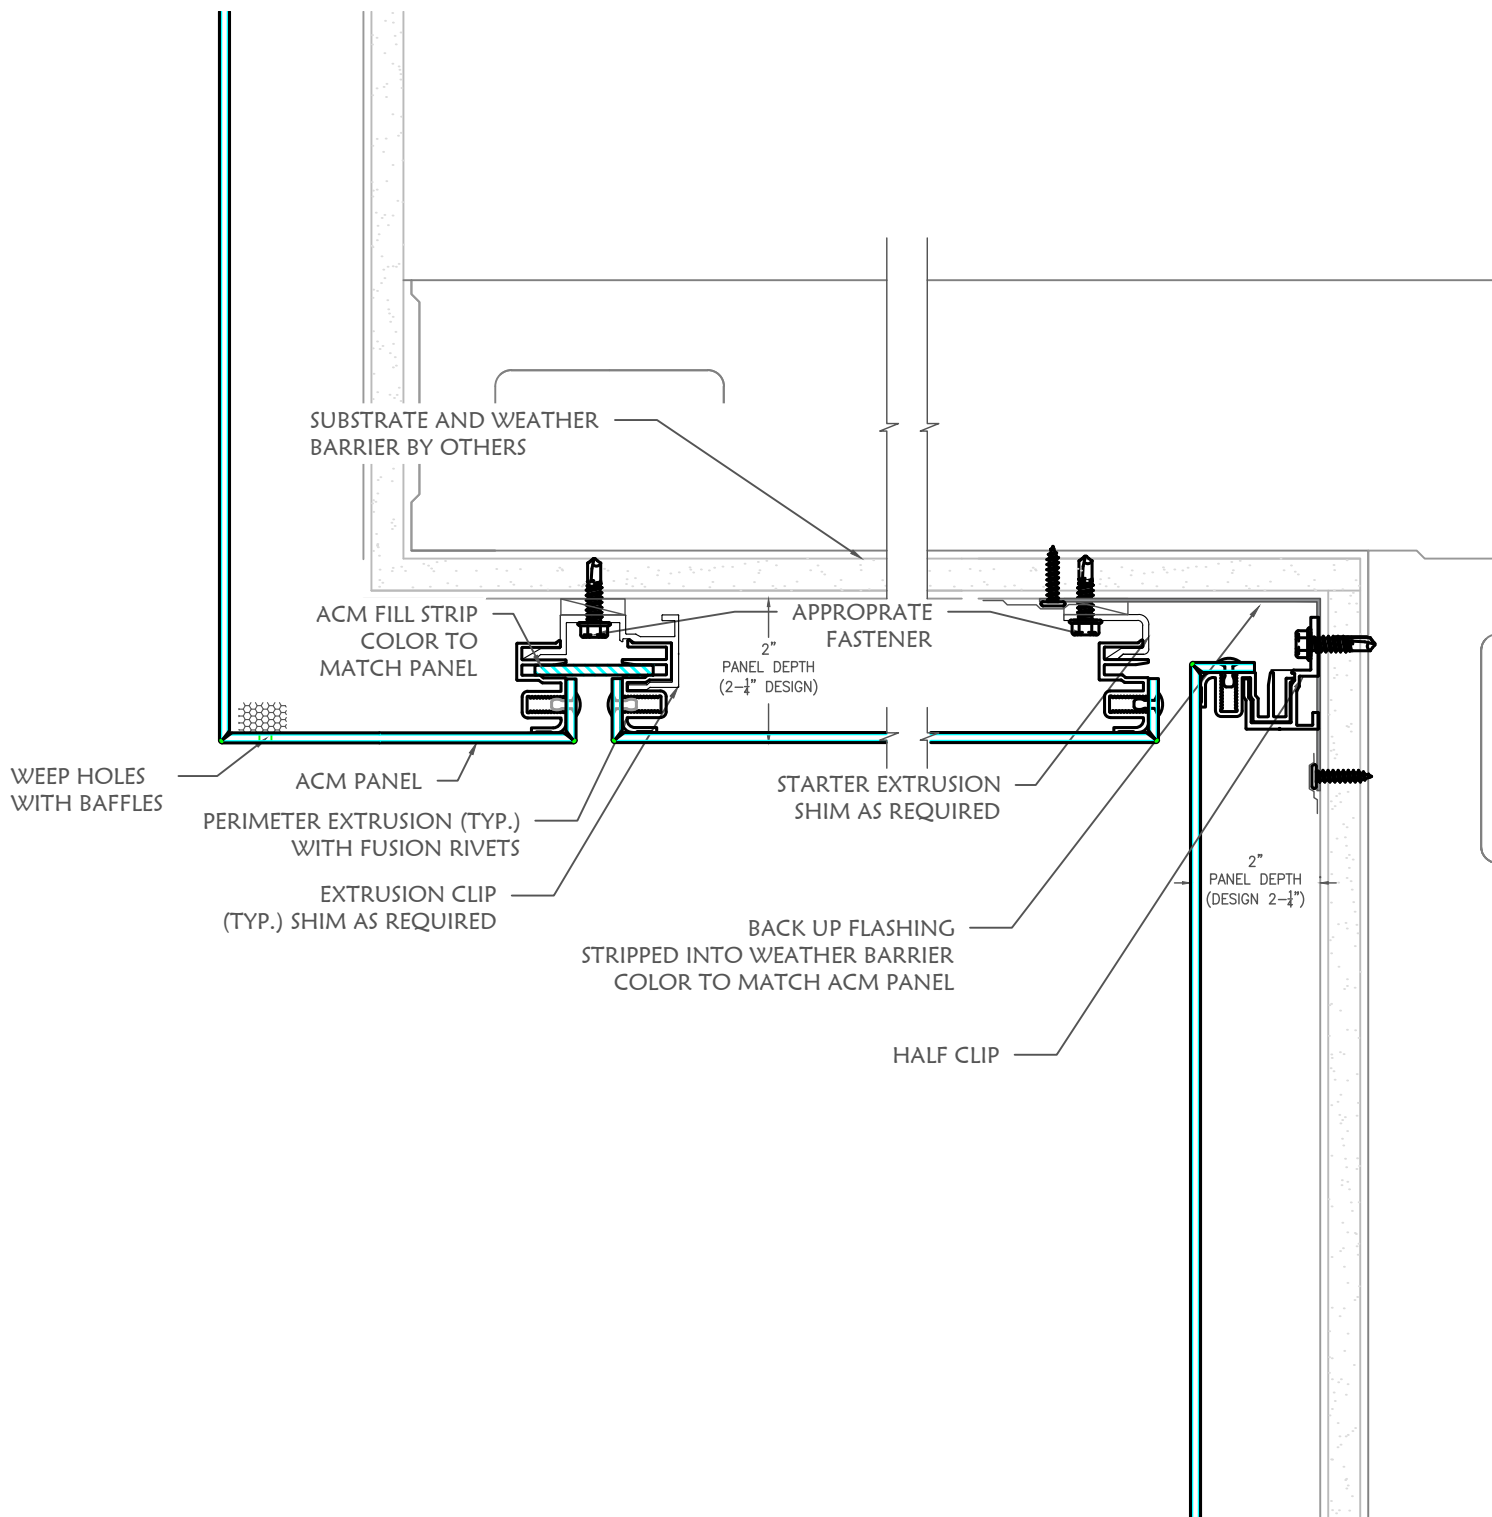

**D7-FUSION
PANEL SYSTEM**

Date: 4/16/24

Scale: N.T.S.

Drawing #

4

PLAN VIEW - INSIDE CORNER

DIVISION 7
MTLS

DIVISION 7 MTLs
 8641 East 30th Street
 Indianapolis, IN 46219
 (317) 890-0100
 info@division7mtls.com
 www.division7mtls.com

**D7-FUSION
PANEL SYSTEM**

Date: 4/16/24

Scale: N.T.S.

Drawing #

5

SOFFIT TO FASCIA TRANSITION

DIVISION 7
MTLS

DIVISION 7 MTLs
8641 East 30th Street
Indianapolis, IN 46219
(317) 890-0100
info@division7mtls.com
www.division7mtls.com