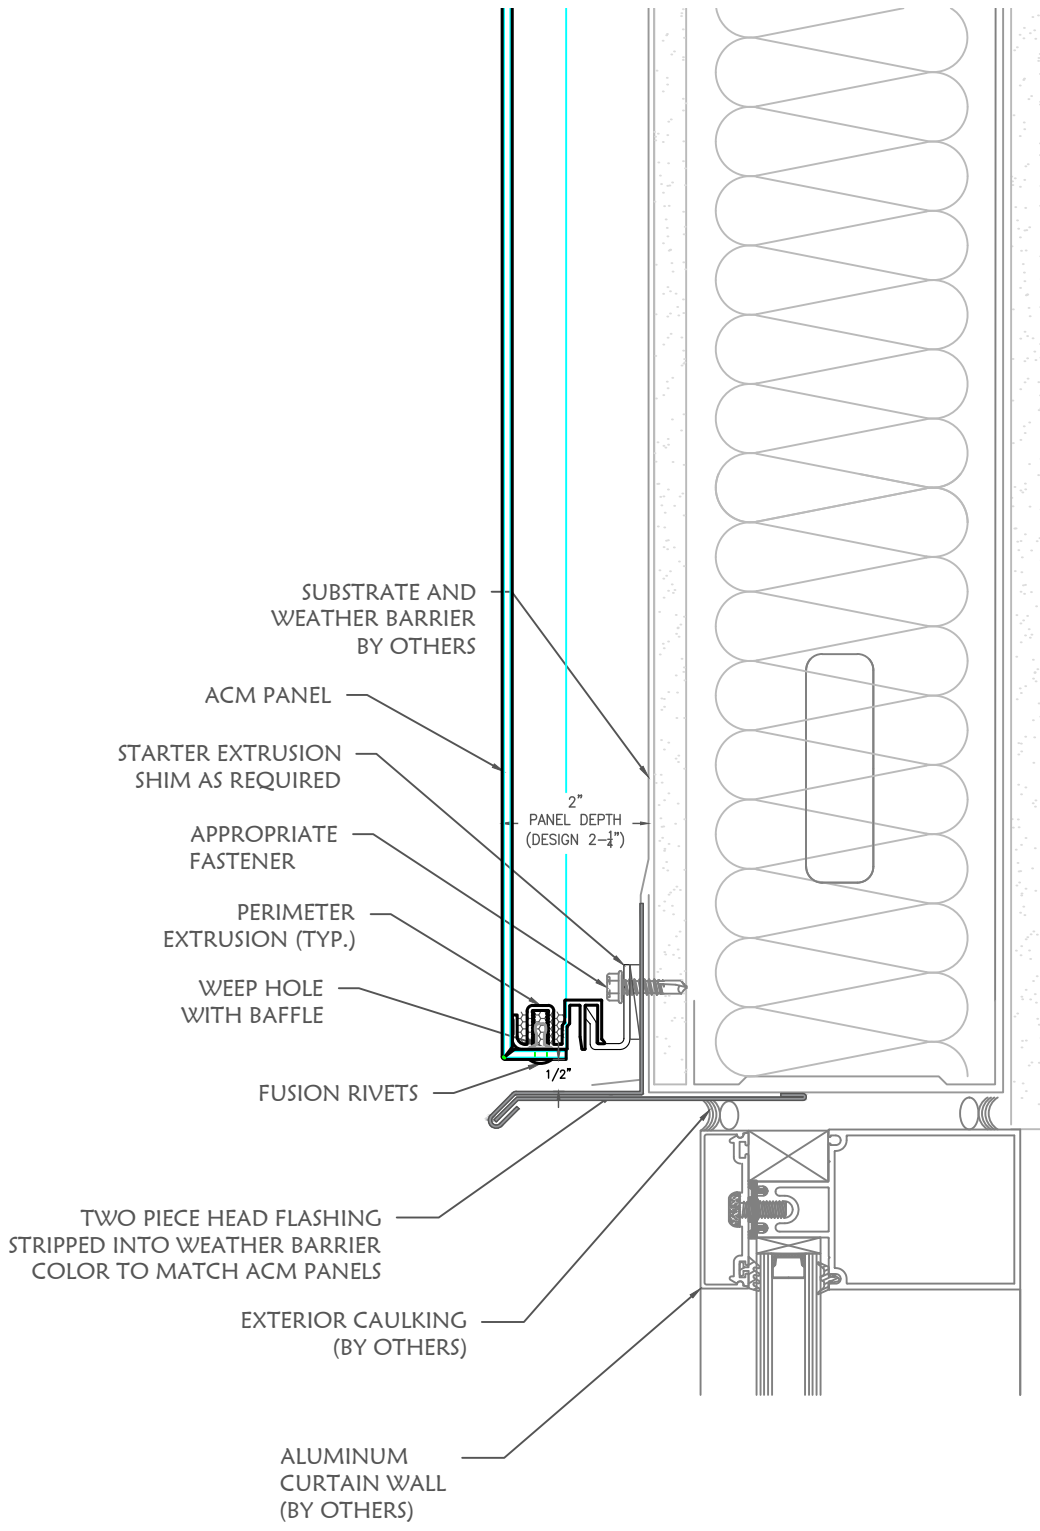

**D7-FUSION
PANEL SYSTEM**

Date: 4/16/24

Scale: N.T.S.

Drawing #

7

TYPICAL JAMB DETAIL

DIVISION 7
MTLS

DIVISION 7 MTLs
8641 East 30th Street
Indianapolis, IN 46219
(317) 890-0100
info@division7mtls.com
www.division7mtls.com

**D7-FUSION
PANEL SYSTEM**

Date: 4/16/24

Scale: N.T.S.

Drawing #

8

WINDOW HEAD DETAIL

 <p>DIVISION 7 MTLS</p>	<p>DIVISION 7 MTLs 8641 East 30th Street Indianapolis, IN 46219 (317) 890-0100 info@division7mtls.com www.division7mtls.com</p>	<p>D7-FUSION PANEL SYSTEM</p>		<p>Drawing #</p>
		<p>Date: 4/16/24</p>	<p>Scale: N.T.S.</p>	<p>9</p>