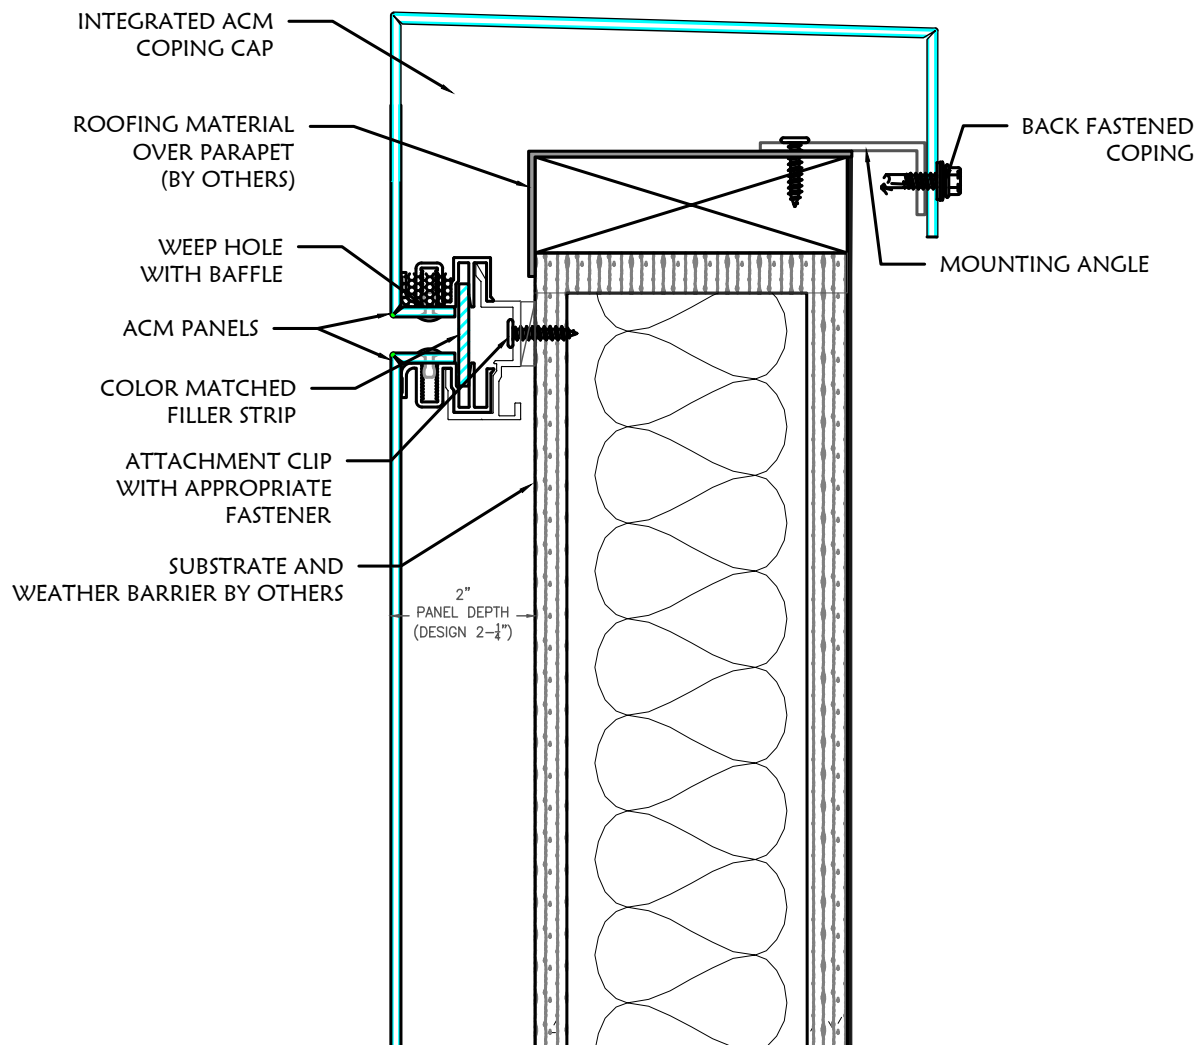

PANEL HEAD WITH INTEGRATED ACM COPING

DIVISION 7
MTLS

DIVISION 7 MTLs
8641 East 30th Street
Indianapolis, IN 46219
(317) 890-0100
info@division7mtls.com
www.division7mtls.com

**D7-FUSION
PANEL SYSTEM**

Date: 4/16/24

Scale: N.T.S.

Drawing #

14