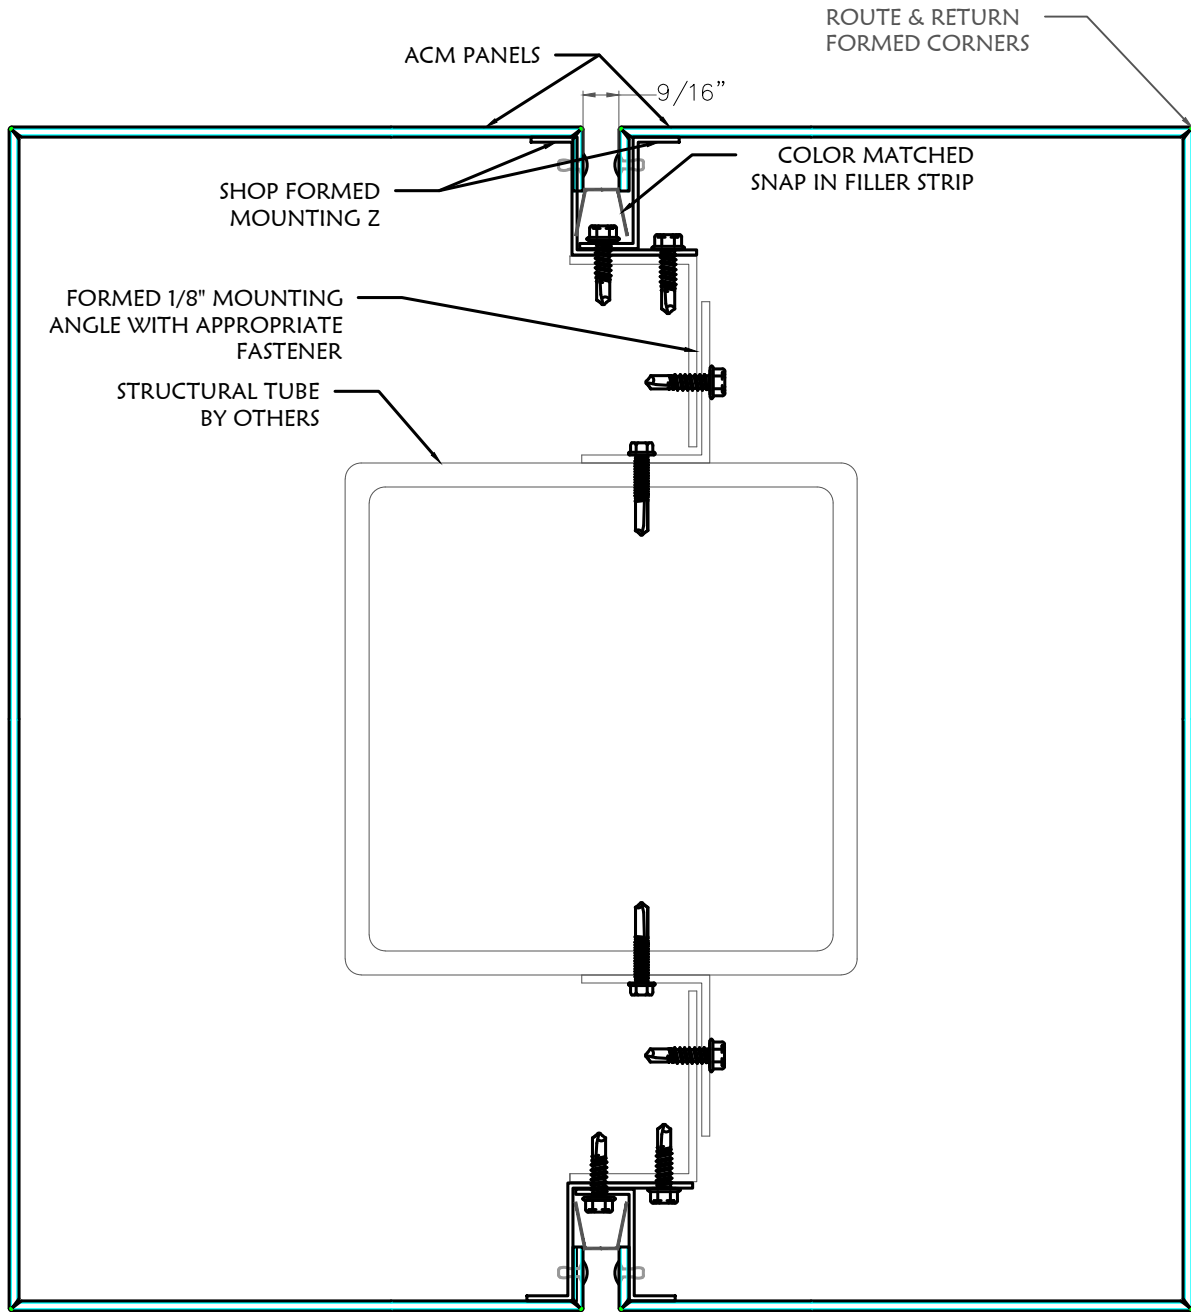

RECTANGULAR ACM COLUMN COVER DETAIL

DIVISION 7
MTLS

DIVISION 7 MTLs
8641 East 30th Street
Indianapolis, IN 46219
(317) 890-0100
info@division7mtls.com
www.division7mtls.com

**D7-FUSION
PANEL SYSTEM**

Date: 4/16/24

Scale: N.T.S.

Drawing #

CCR