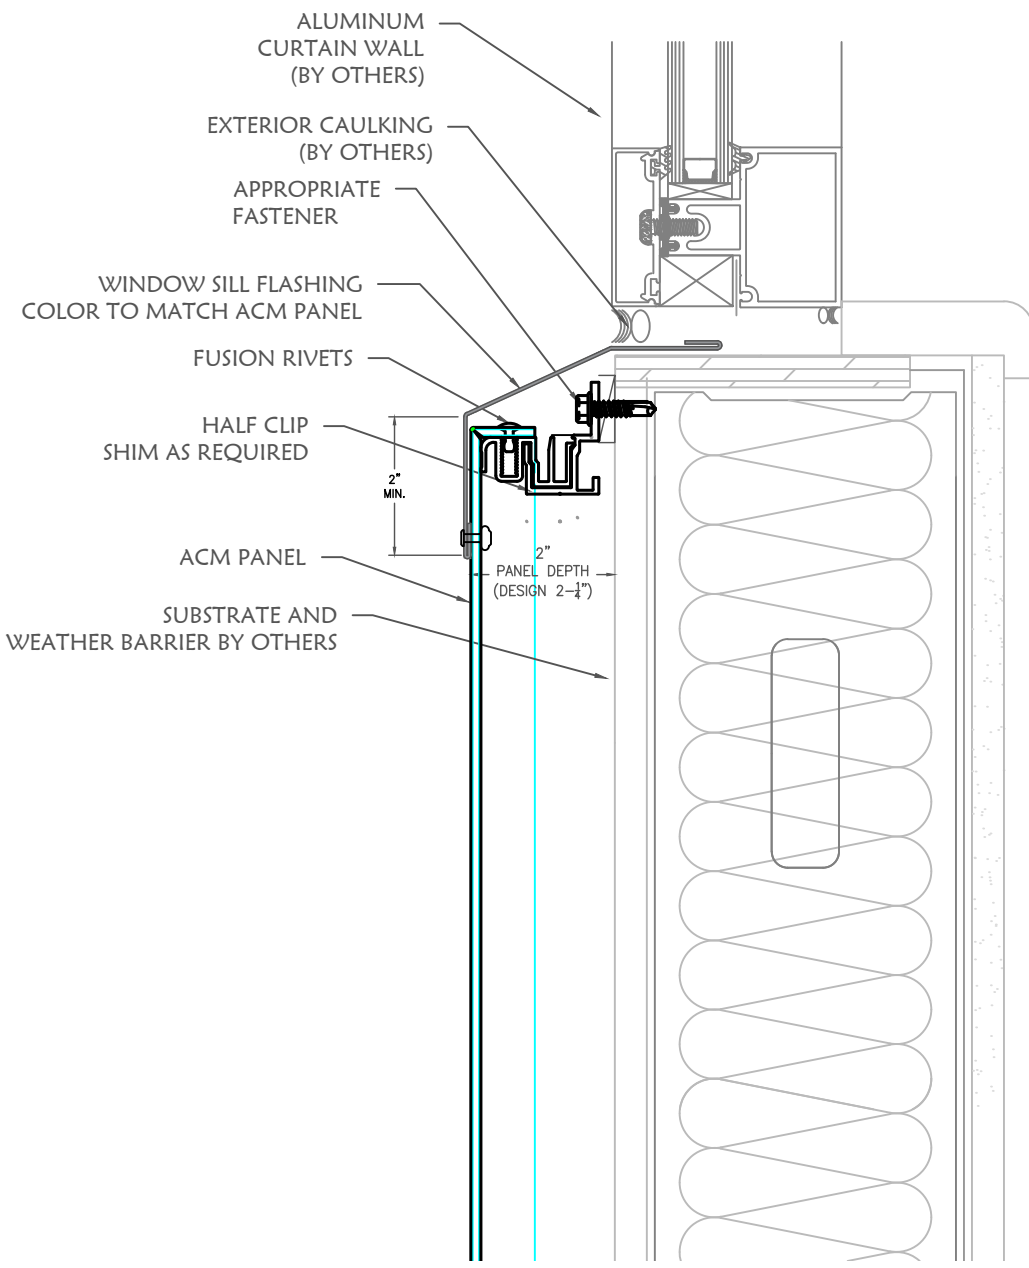

**D7-FUSION
PANEL SYSTEM**

Date: 4/16/24

Scale: N.T.S.

Drawing #

8

WINDOW HEAD DETAIL

 <p>DIVISION 7 MTLS</p>	<p>DIVISION 7 MTLs 8641 East 30th Street Indianapolis, IN 46219 (317) 890-0100 info@division7mtls.com www.division7mtls.com</p>	<p>D7-FUSION PANEL SYSTEM</p>		<p>Drawing #</p>
		<p>Date: 4/16/24</p>	<p>Scale: N.T.S.</p>	<p>9</p>