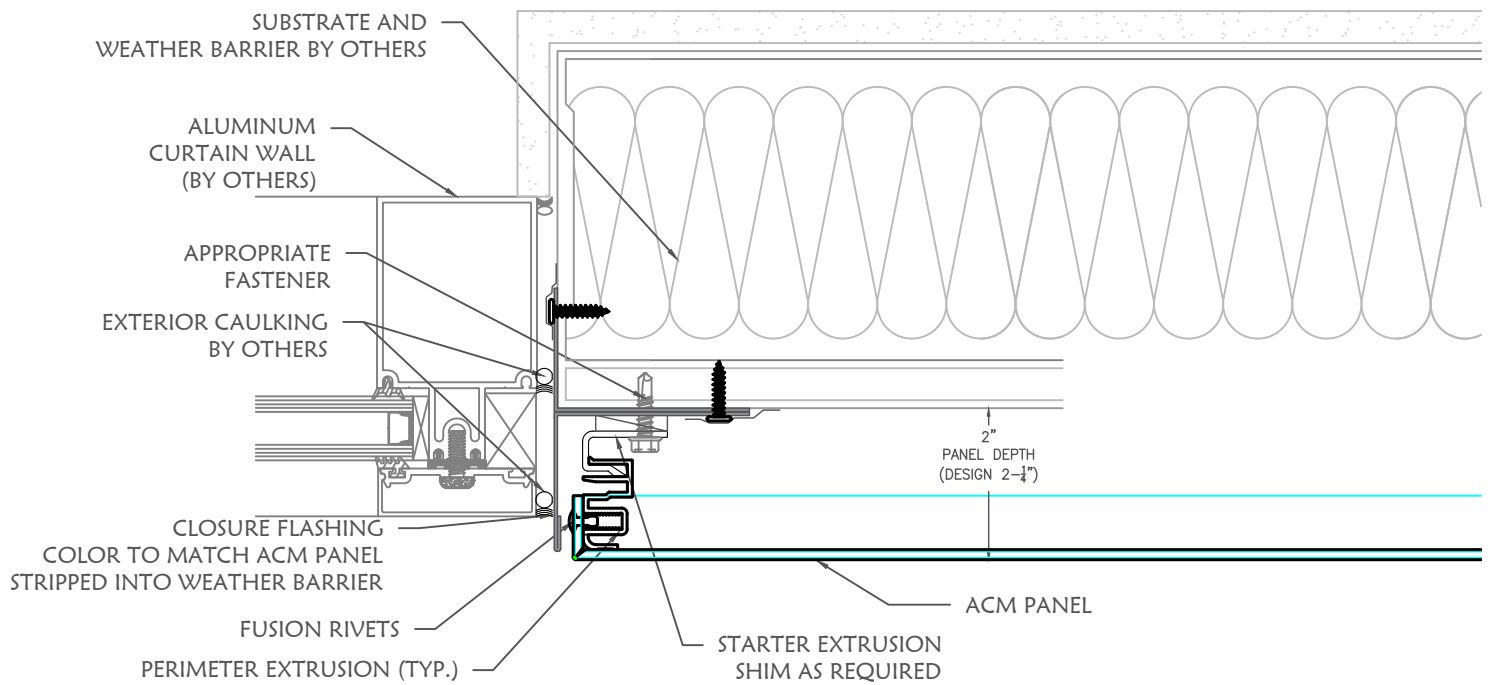

Drawing #

10

WINDOW JAMB TERMINATION

DIVISION 7 MTLs
 8641 East 30th Street
 Indianapolis, IN 46219
 (317) 890-0100
 info@division7mtls.com
 www.division7mtls.com

**D7-FUSION
PANEL SYSTEM**

Date: 4/16/24

Scale: N.T.S.