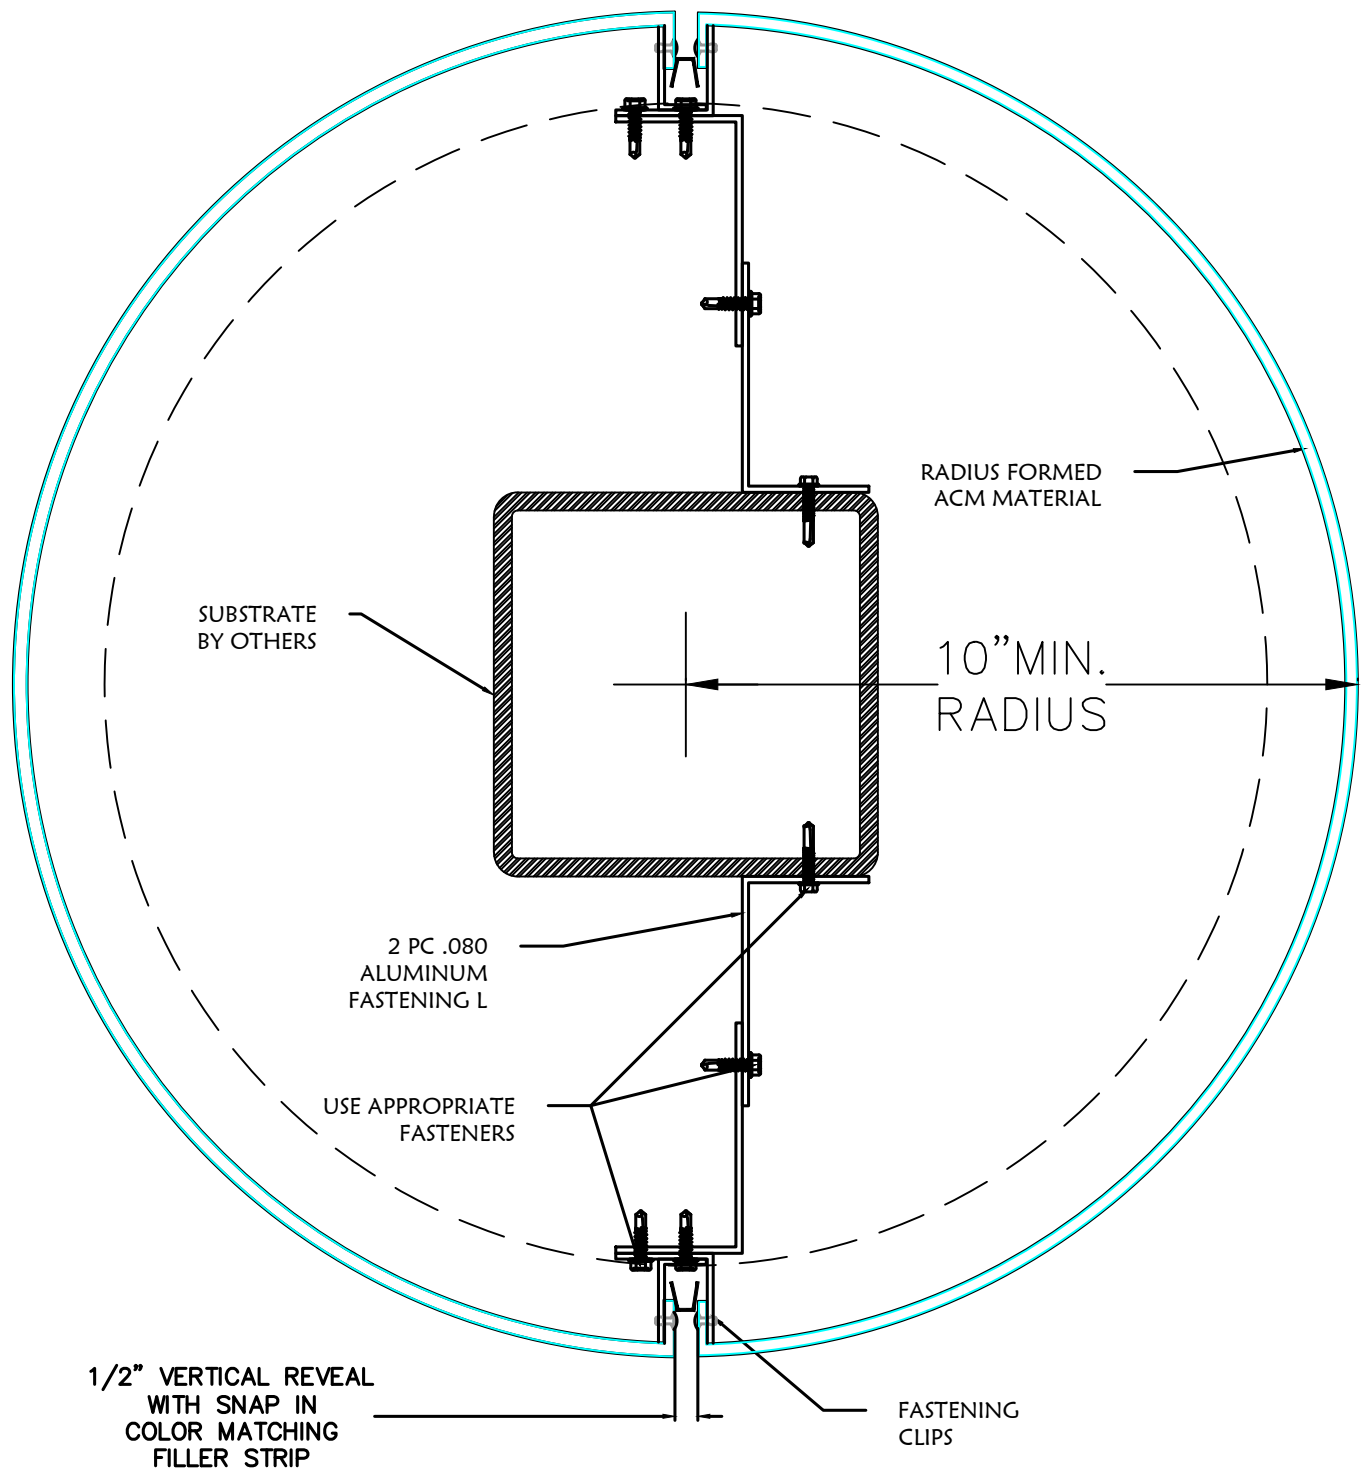

RADIUS COLUMN COVER DETAIL