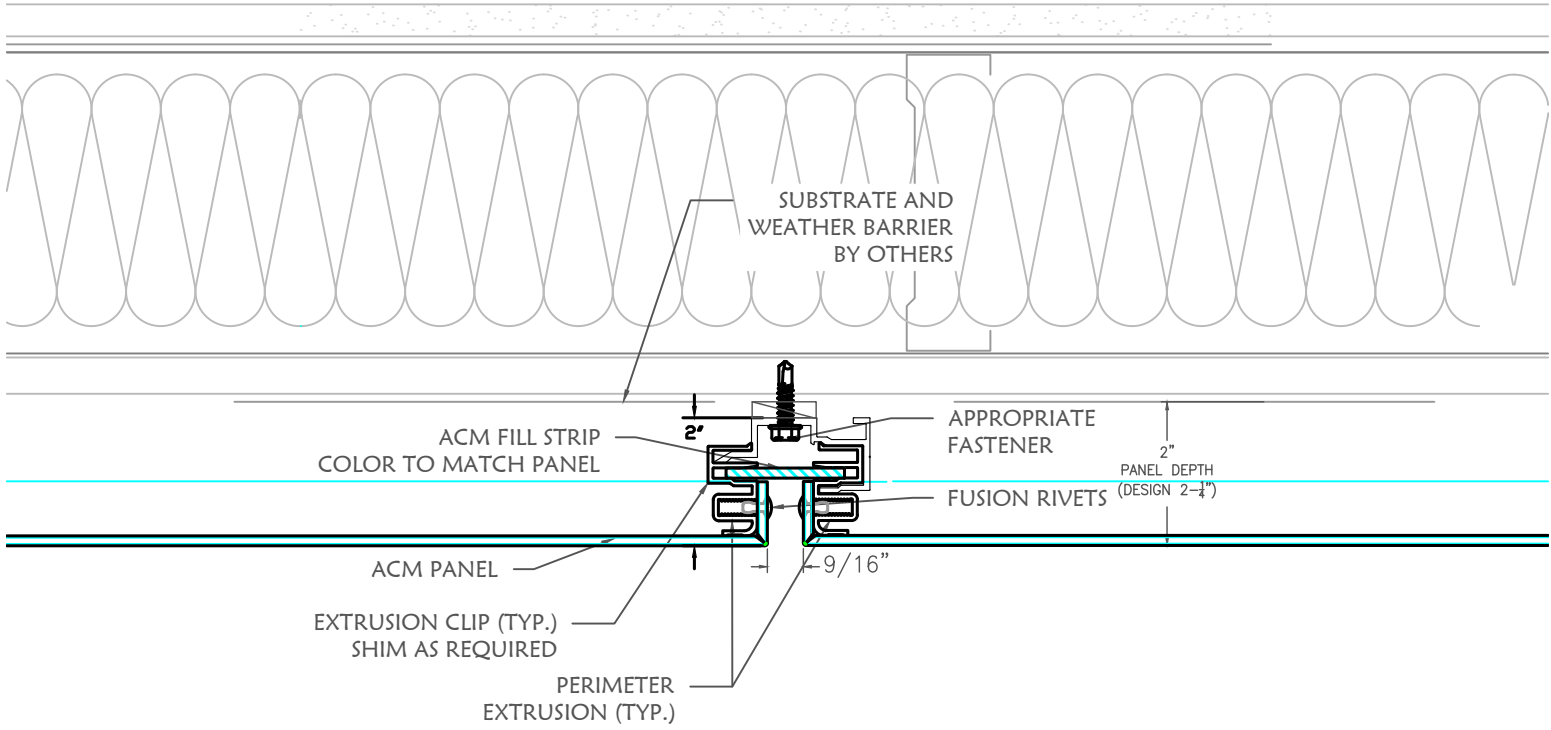

**D7-FUSION
PANEL SYSTEM**

Date: 4/16/24

Scale: N.T.S.

Drawing #

1

TYPICAL SILL DETAIL

DIVISION 7 MTLs
 8641 East 30th Street
 Indianapolis, IN 46219
 (317) 890-0100
 info@division7mtls.com
 www.division7mtls.com

**D7-FUSION
 PANEL SYSTEM**

Date: 4/16/24

Scale: N.T.S.

Drawing #

2

VERTICAL REVEAL

DIVISION 7
MTLS

DIVISION 7 MTLs
 8641 East 30th Street
 Indianapolis, IN 46219
 (317) 890-0100
 info@division7mtls.com
 www.division7mtls.com