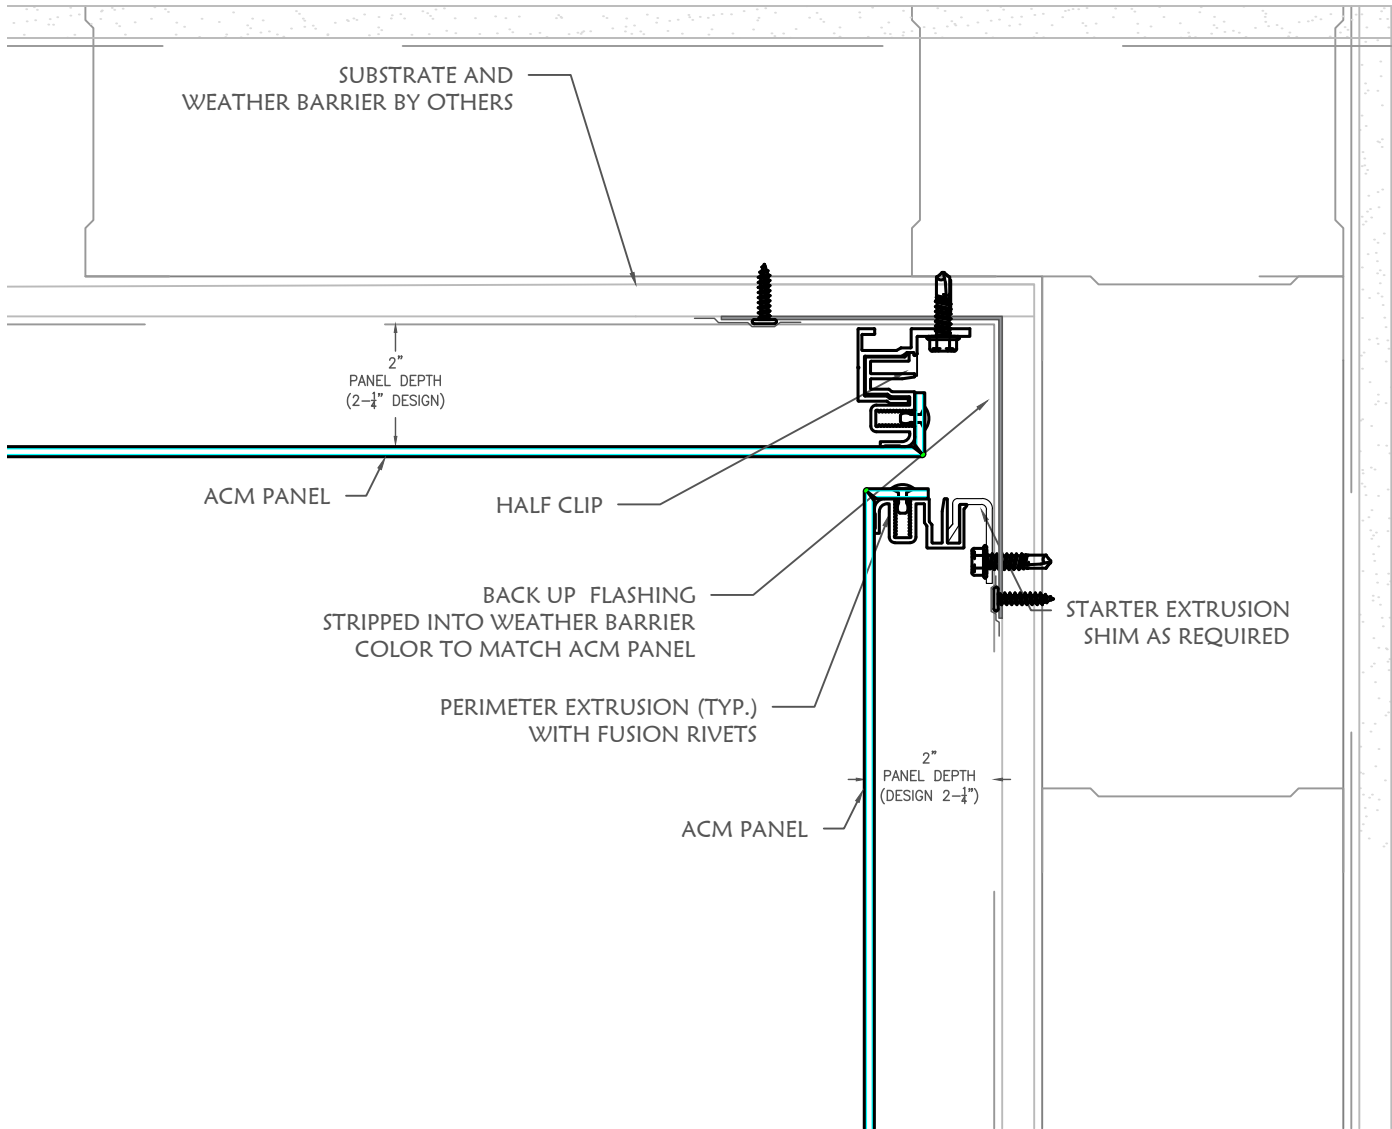

PLAN VIEW - INSIDE CORNER

DIVISION 7
MTLS

DIVISION 7 MTLs
8641 East 30th Street
Indianapolis, IN 46219
(317) 890-0100
info@division7mtls.com
www.division7mtls.com

**D7-FUSION
PANEL SYSTEM**

Date: 4/16/24

Scale: N.T.S.

Drawing #

5