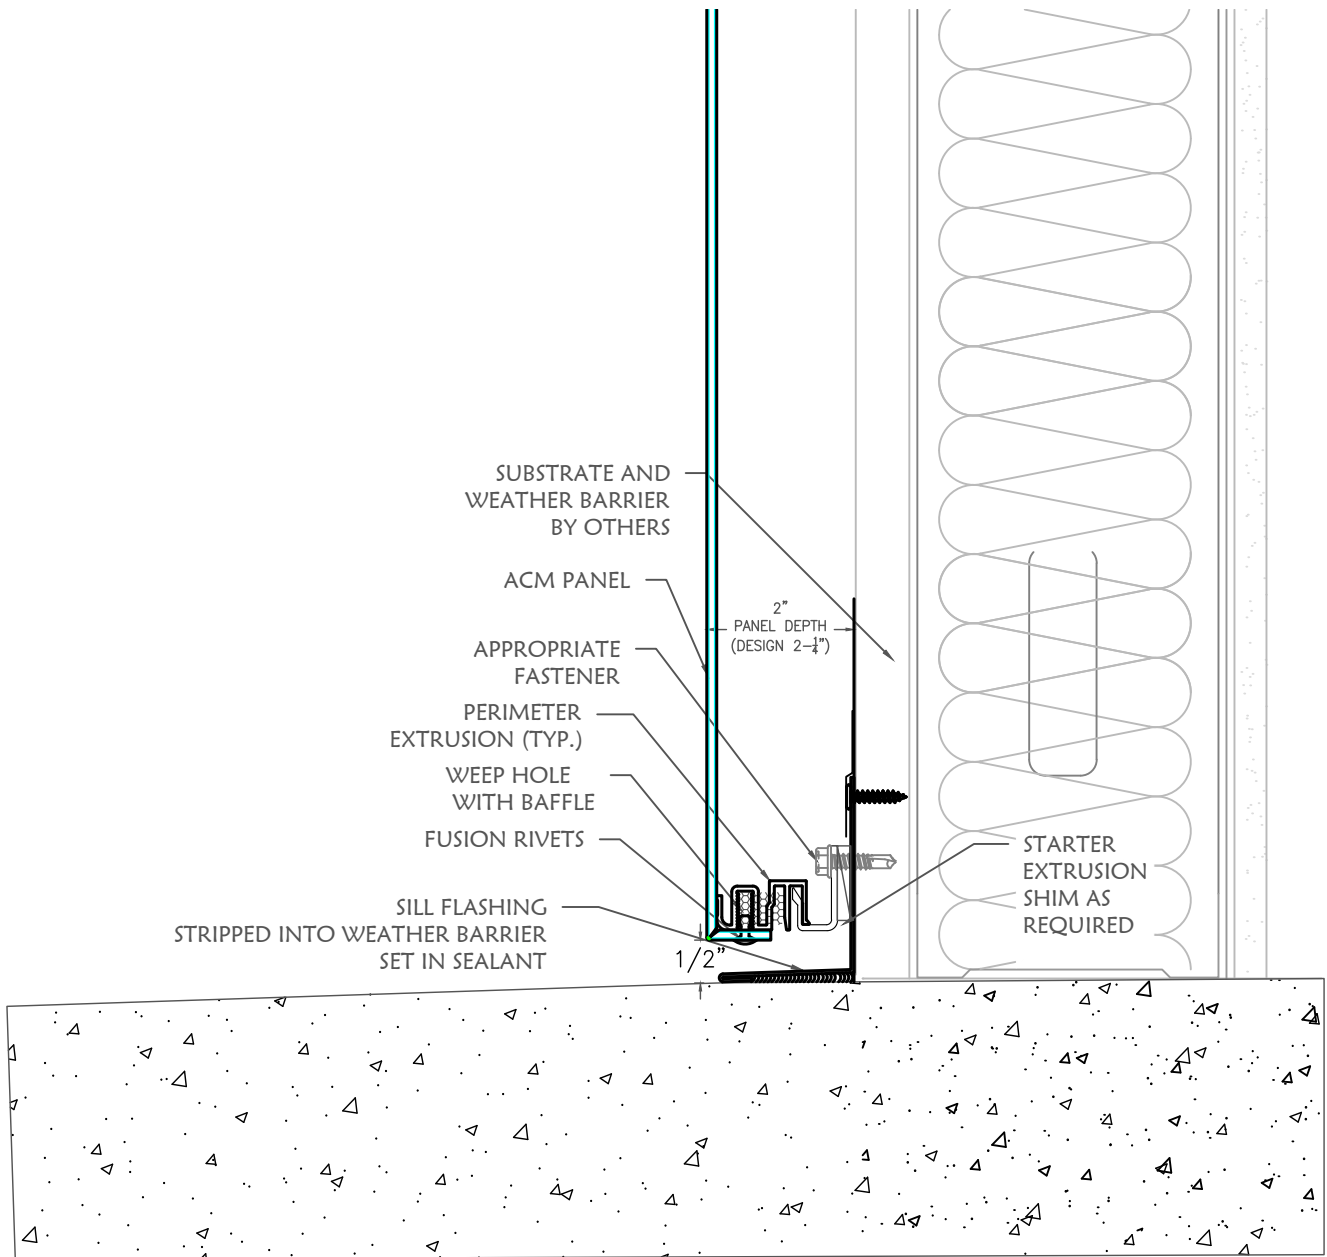

TYPICAL SILL DETAIL