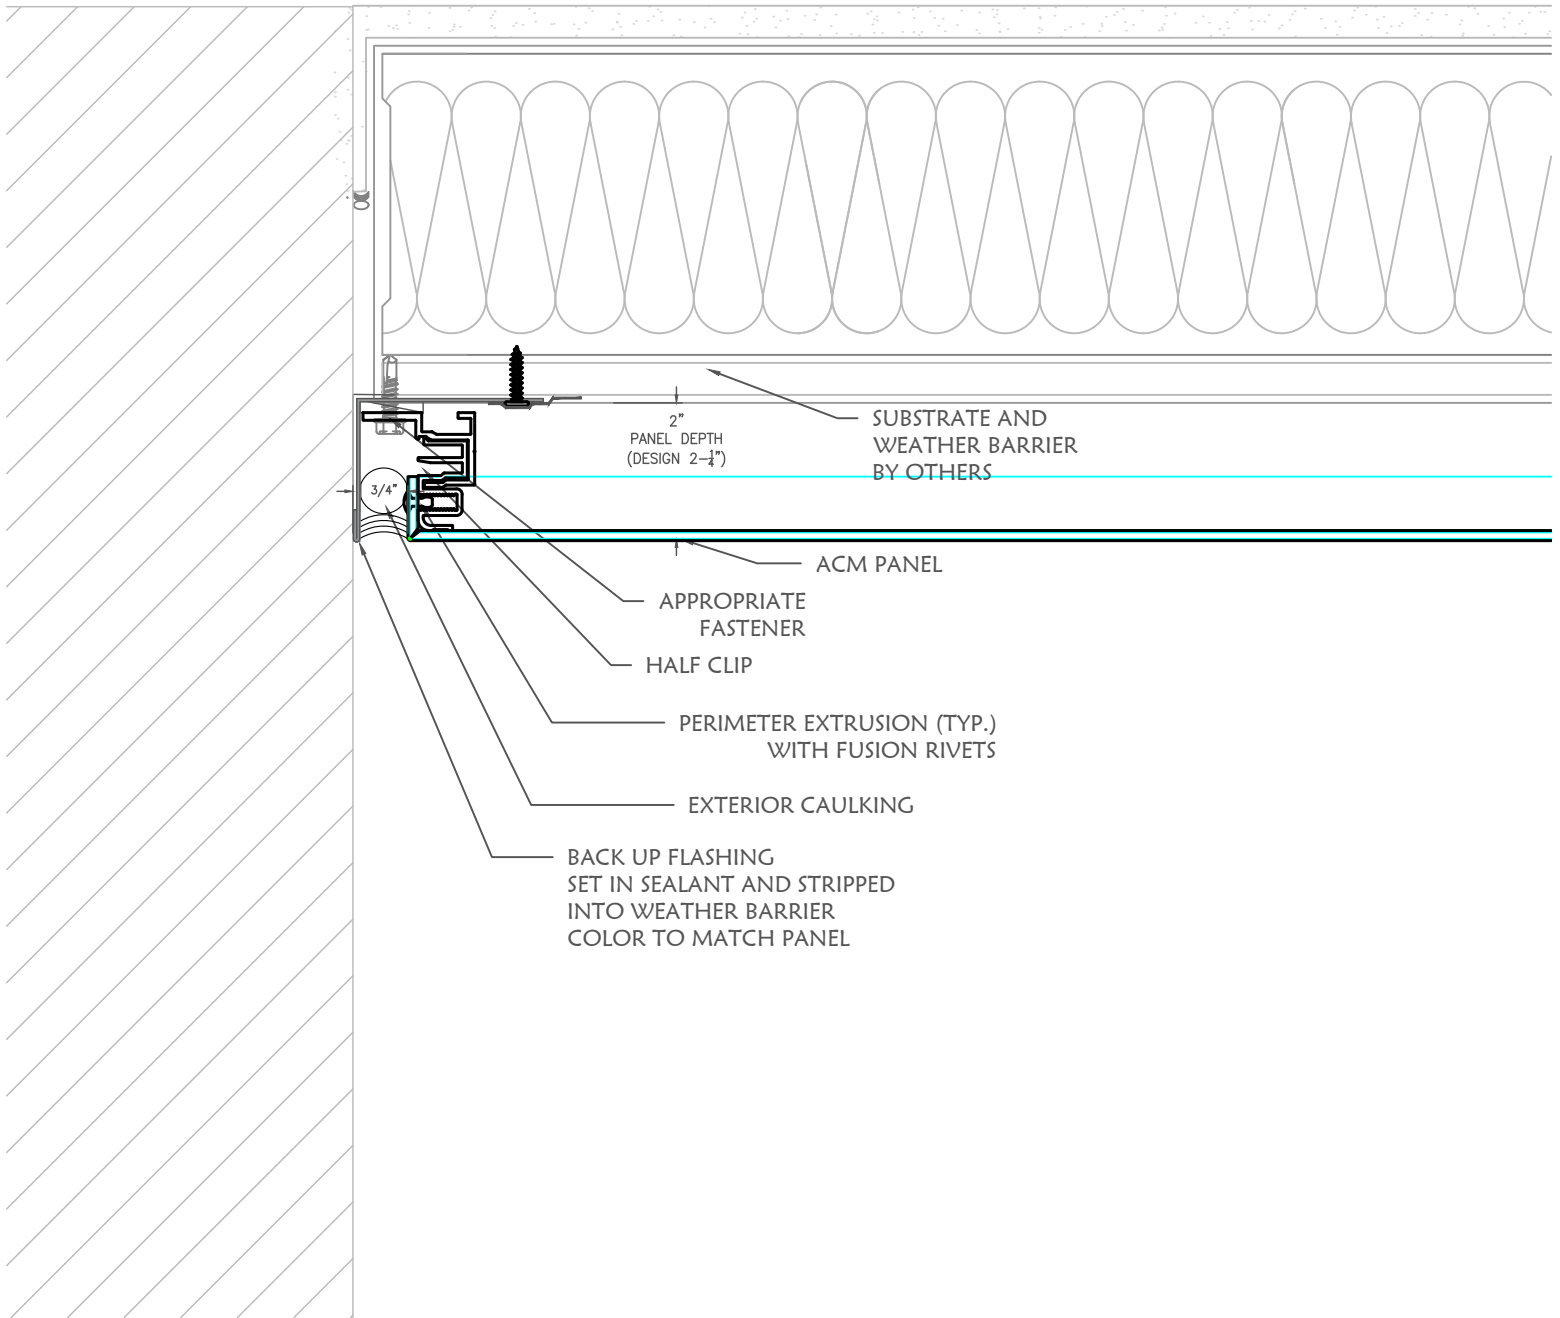

**D7-FUSION
PANEL SYSTEM**

Date: 4/16/24

Scale: N.T.S.

Drawing #

6

INSIDE CORNER

DIVISION 7
MTLS

DIVISION 7 MTLs
8641 East 30th Street
Indianapolis, IN 46219
(317) 890-0100
info@division7mtls.com
www.division7mtls.com

**D7-FUSION
PANEL SYSTEM**

Date: 4/16/24

Scale: N.T.S.

Drawing #

7

TYPICAL JAMB DETAIL

DIVISION 7
MTLS

DIVISION 7 MTLs
8641 East 30th Street
Indianapolis, IN 46219
(317) 890-0100
info@division7mtls.com
www.division7mtls.com