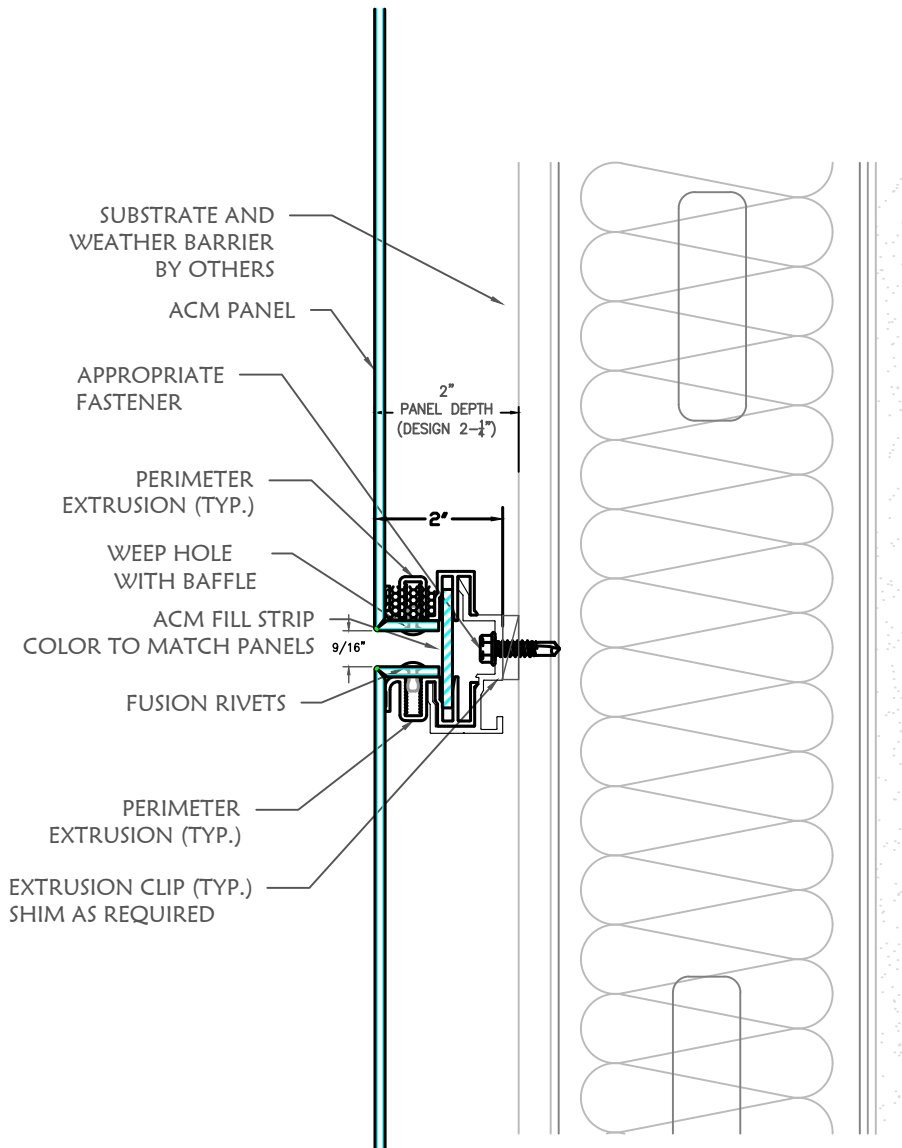

**D7-FUSION
 PANEL SYSTEM**

Date: 4/16/24

Scale: N.T.S.

Drawing #

2

VERTICAL REVEAL

DIVISION 7
MTLS

DIVISION 7 MTLs
 8641 East 30th Street
 Indianapolis, IN 46219
 (317) 890-0100
 info@division7mtls.com
 www.division7mtls.com

**D7-FUSION
PANEL SYSTEM**

Date: 4/16/24

Scale: N.T.S.

Drawing #

3

HORIZONTAL REVEAL

DIVISION 7
MTLS

DIVISION 7 MTLs
8641 East 30th Street
Indianapolis, IN 46219
(317) 890-0100
info@division7mtls.com
www.division7mtls.com