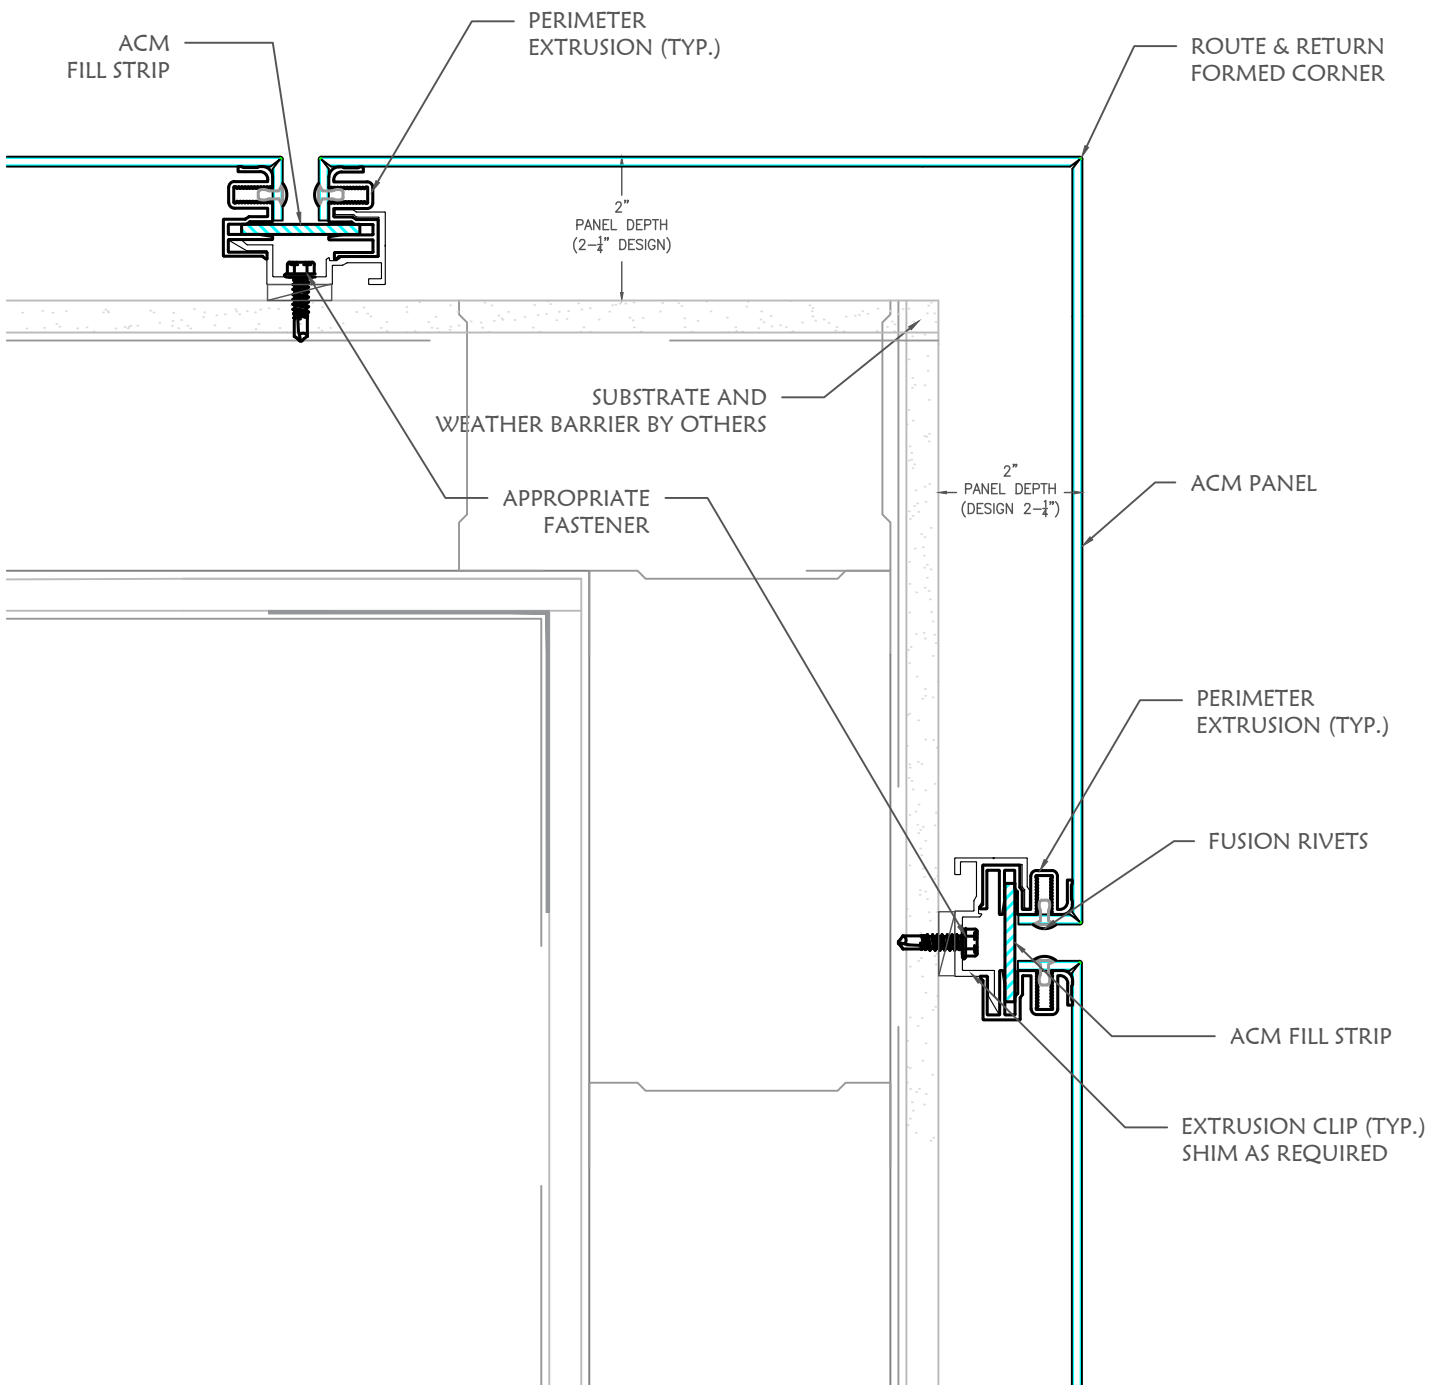

FORMED ACM OUTSIDE CORNER DETAIL

DIVISION 7
MTLS

DIVISION 7 MTLs
8641 East 30th Street
Indianapolis, IN 46219
(317) 890-0100
info@division7mtls.com
www.division7mtls.com

**D7-FUSION
PANEL SYSTEM**

Date: 4/16/24

Scale: N.T.S.

Drawing #

12