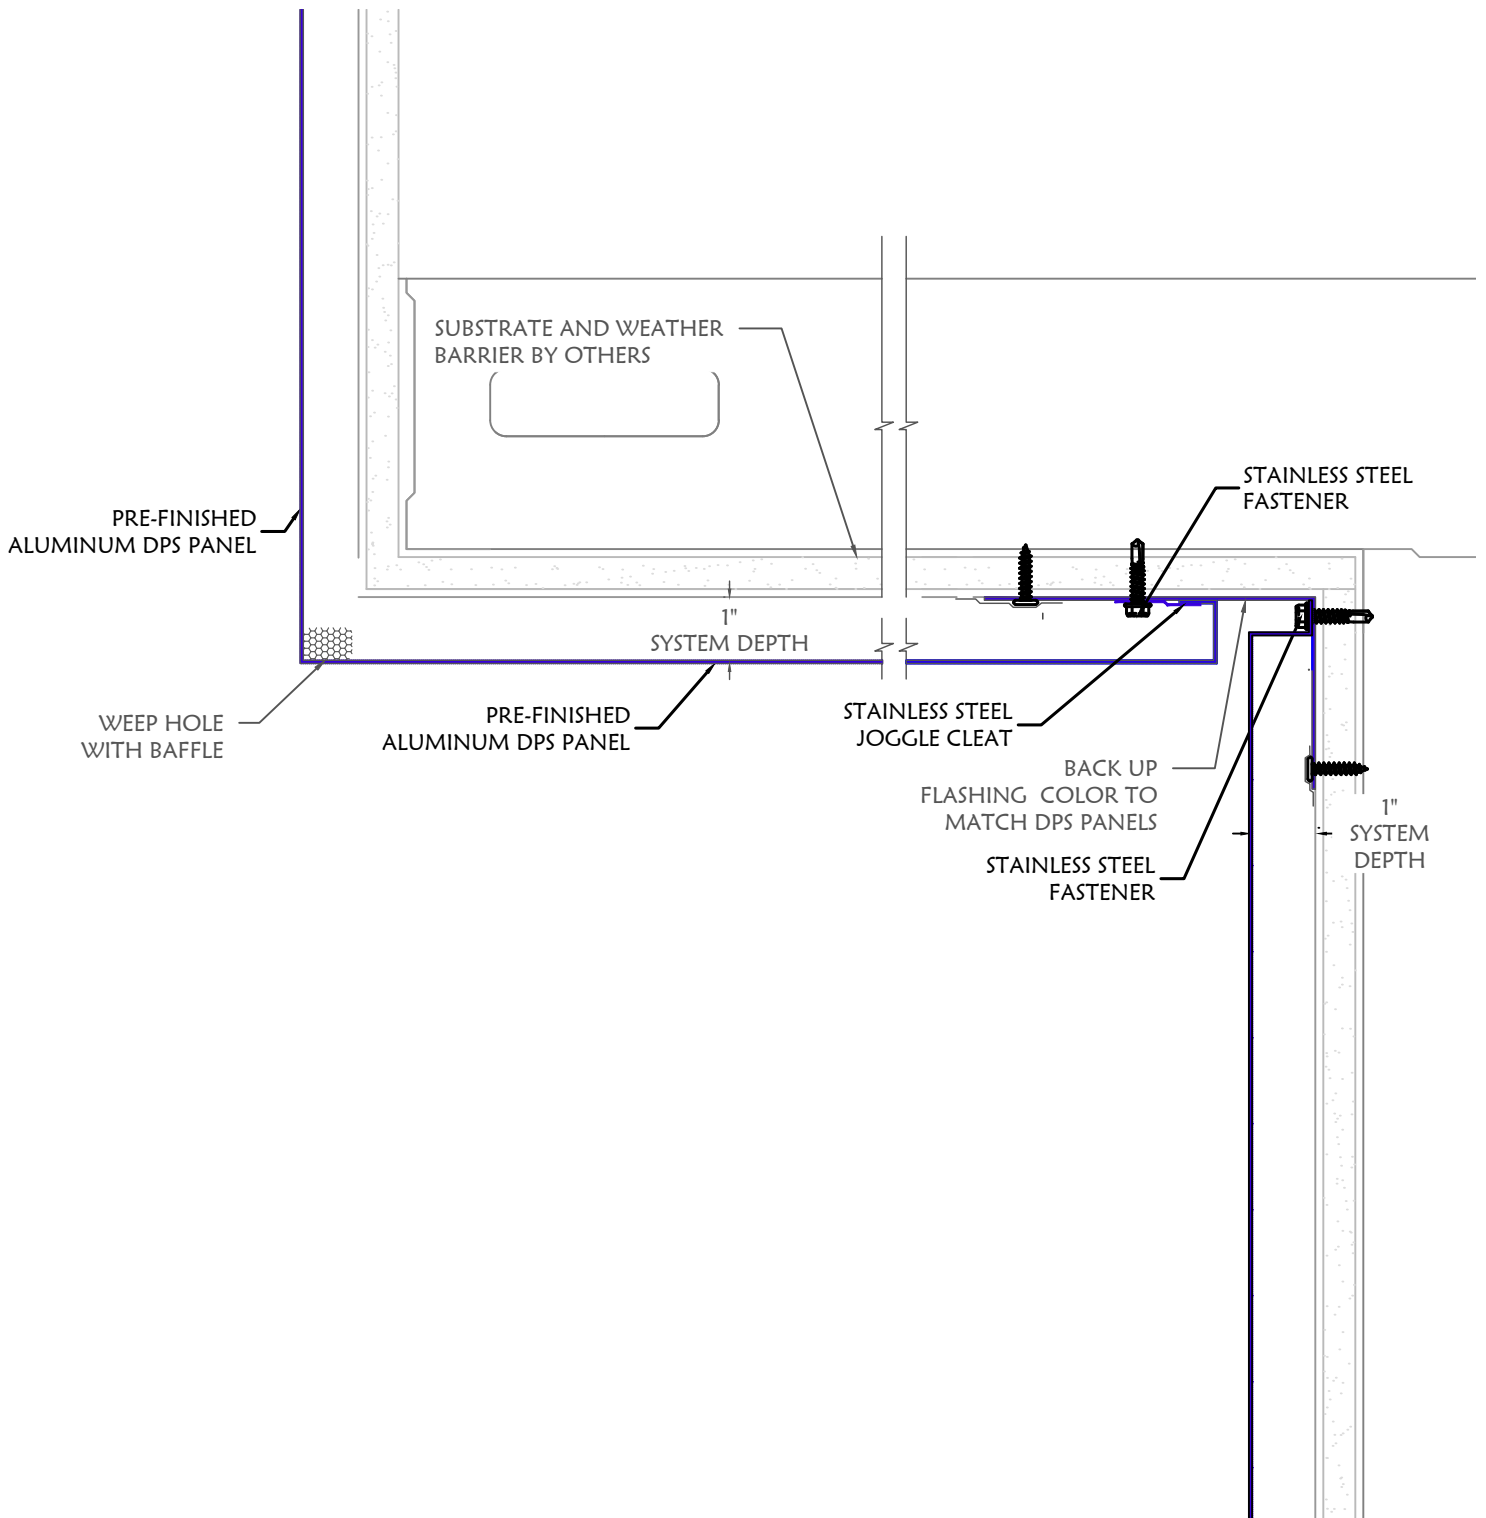

Date: 4/18/24

Scale: N.T.S.

Drawing #

**4**

PLAN VIEW - INSIDE CORNER

**DIVISION 7**  
MTLS

DIVISION 7 MTLs., LLC.  
8641 East 30th Street  
Indianapolis, IN 46219  
(317) 890-0100  
info@division7mtls.com  
www.division7mtls.com

**D7-DPS  
PANEL SYSTEM**

Date: 4/18/24

Scale: N.T.S.

Drawing #

**5**

SOFFIT TO FASCIA TRANSITION

DIVISION 7 MTLs., LLC.  
 8641 East 30th Street  
 Indianapolis, IN 46219  
 (317) 890-0100  
 info@division7mtls.com  
 www.division7mtls.com