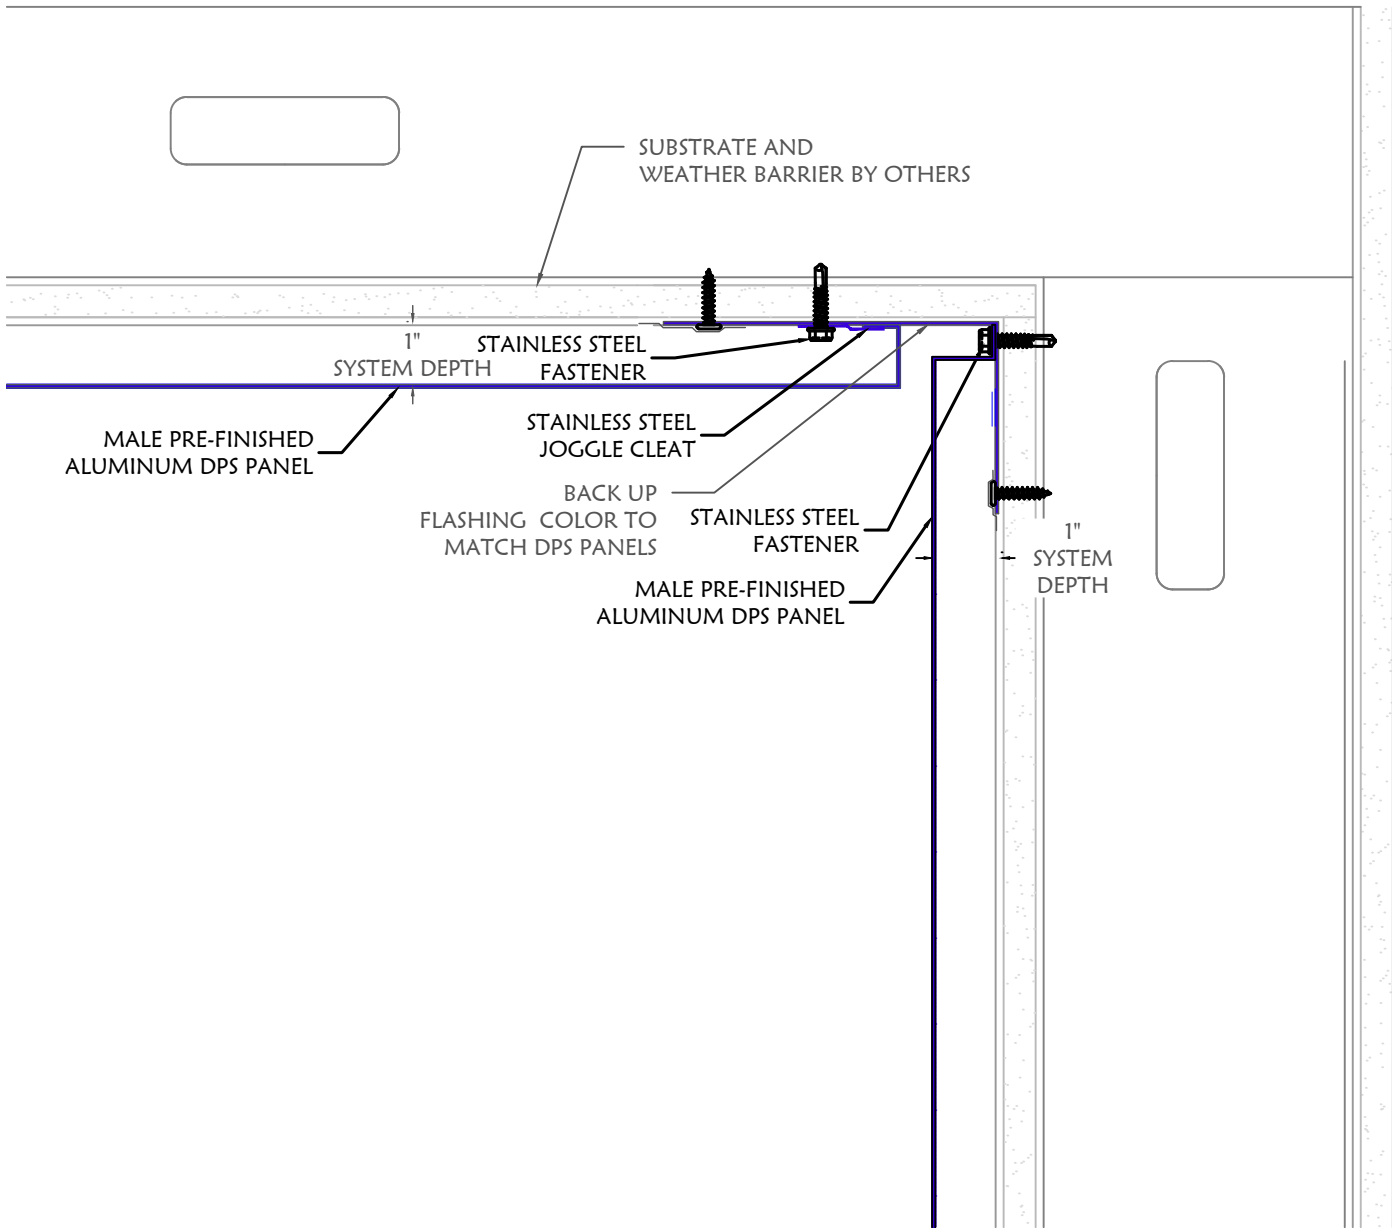

INSIDE CORNER

DIVISION 7
MTLS

DIVISION 7 MTLs., LLC.
8641 East 30th Street
Indianapolis, IN 46219
(317) 890-0100
info@division7mtls.com
www.division7mtls.com

**D7-DPS
PANEL SYSTEM**

Date: 4/18/24

Scale: N.T.S.

Drawing #

7