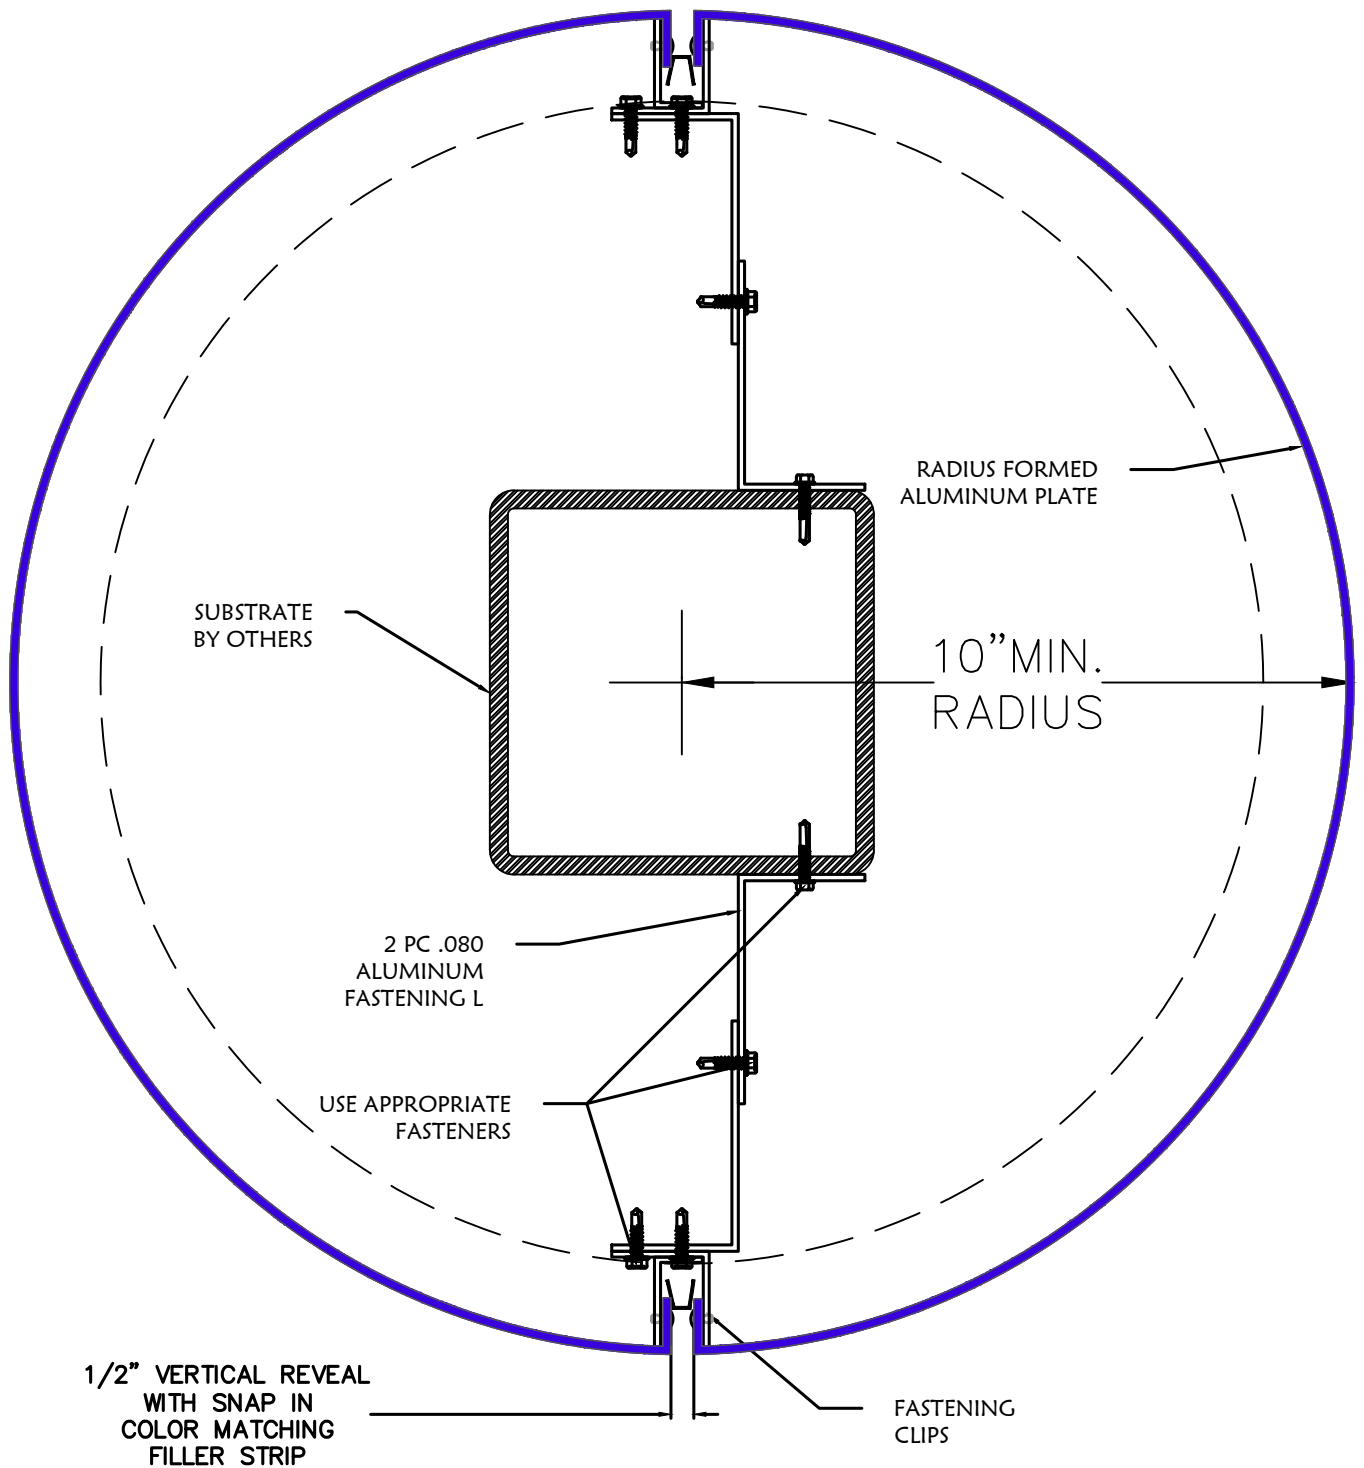

RADIUS COLUMN COVER DETAIL