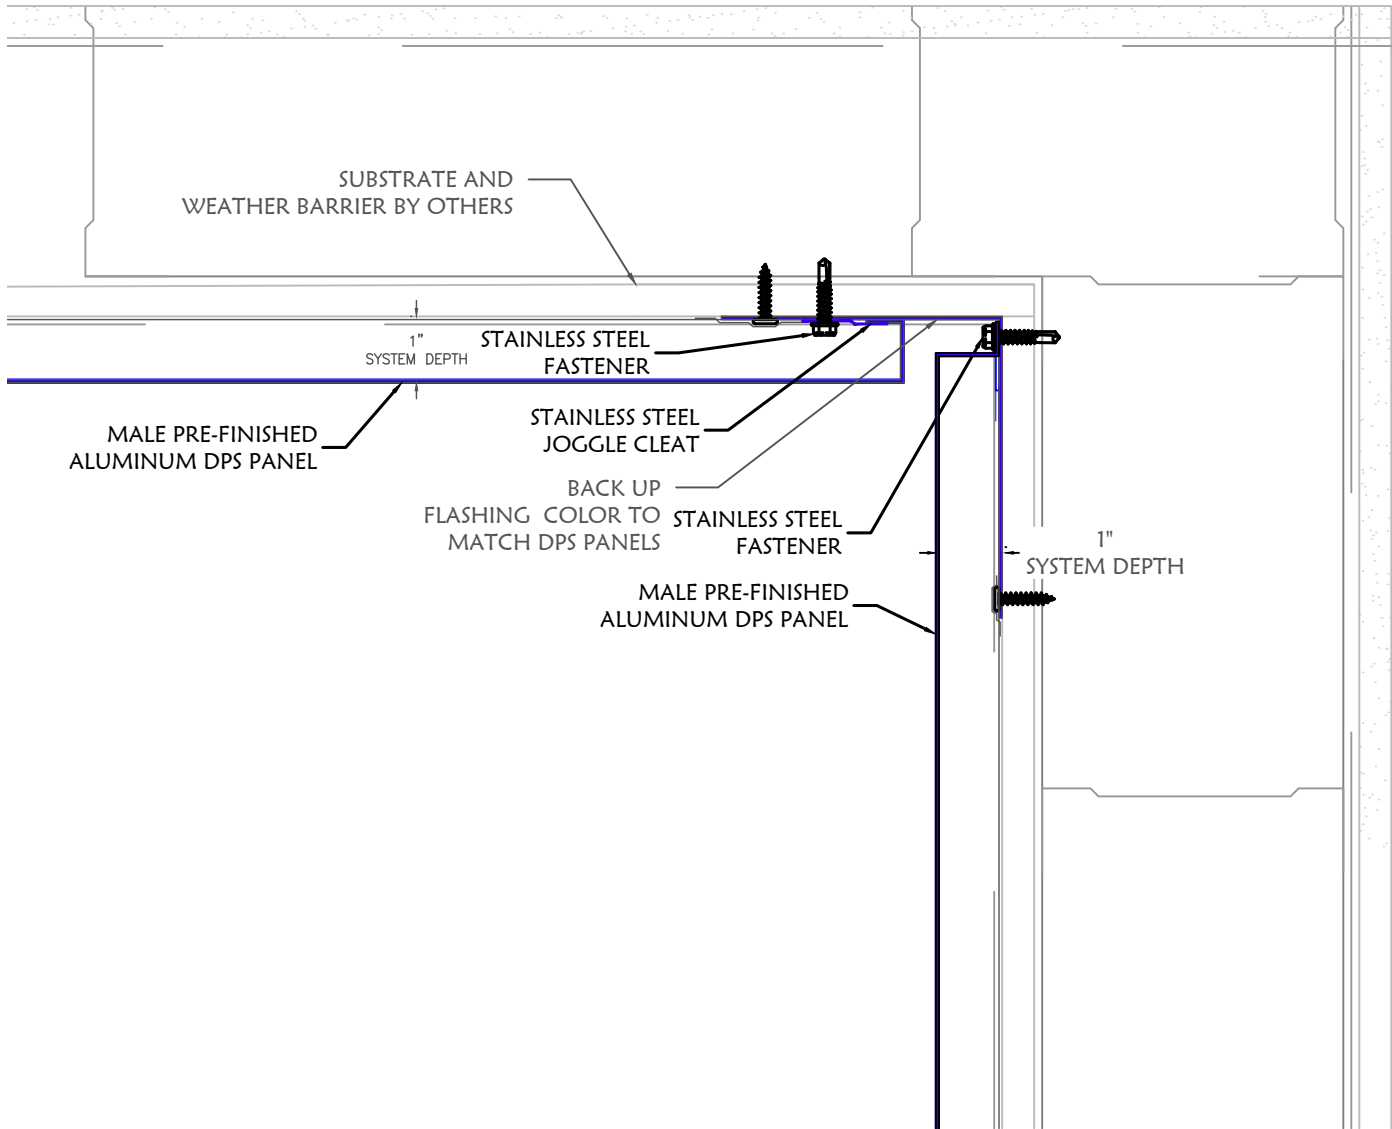

Date: 4/18/24

Scale: N.T.S.

Drawing #

**4**

PLAN VIEW - INSIDE CORNER

**DIVISION 7**  
MTLS

DIVISION 7 MTLs., LLC.  
8641 East 30th Street  
Indianapolis, IN 46219  
(317) 890-0100  
info@division7mtls.com  
www.division7mtls.com