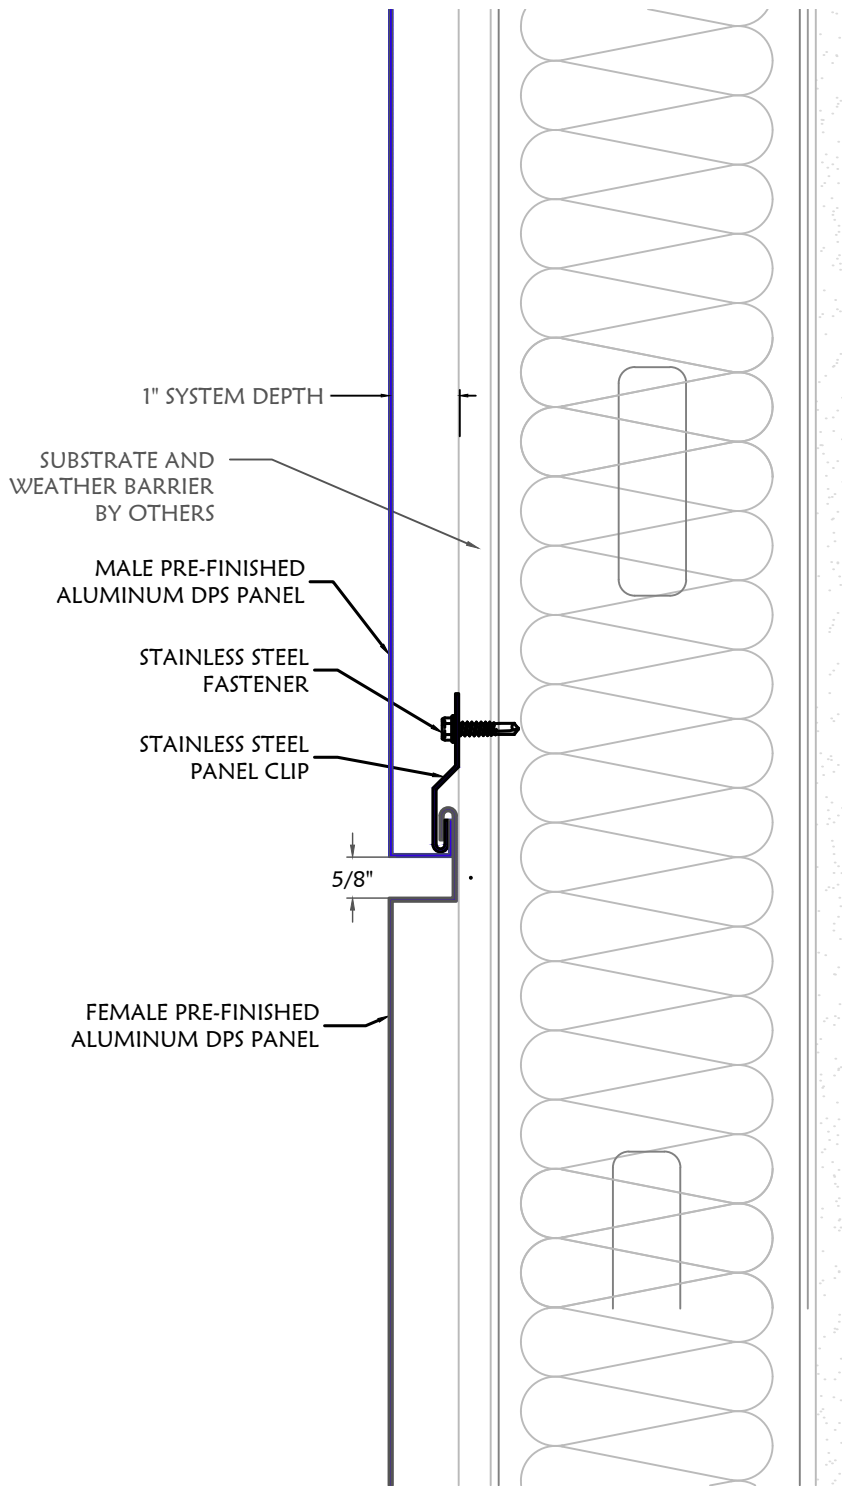

**D7-DPS  
 PANEL SYSTEM**

Date: 4/18/24

Scale: N.T.S.

Drawing #

**2**

VERTICAL REVEAL

 <p><b>DIVISION 7</b> MTLS</p>	<p>DIVISION 7 MTLs., LLC.          8641 East 30th Street          Indianapolis, IN 46219          (317) 890-0100          info@division7mtls.com          www.division7mtls.com</p>	<p><b>D7-DPS          PANEL SYSTEM</b></p>		<p>Drawing #</p>
		<p>Date: 4/18/24</p>	<p>Scale: N.T.S.</p>	<p><b>3</b></p>