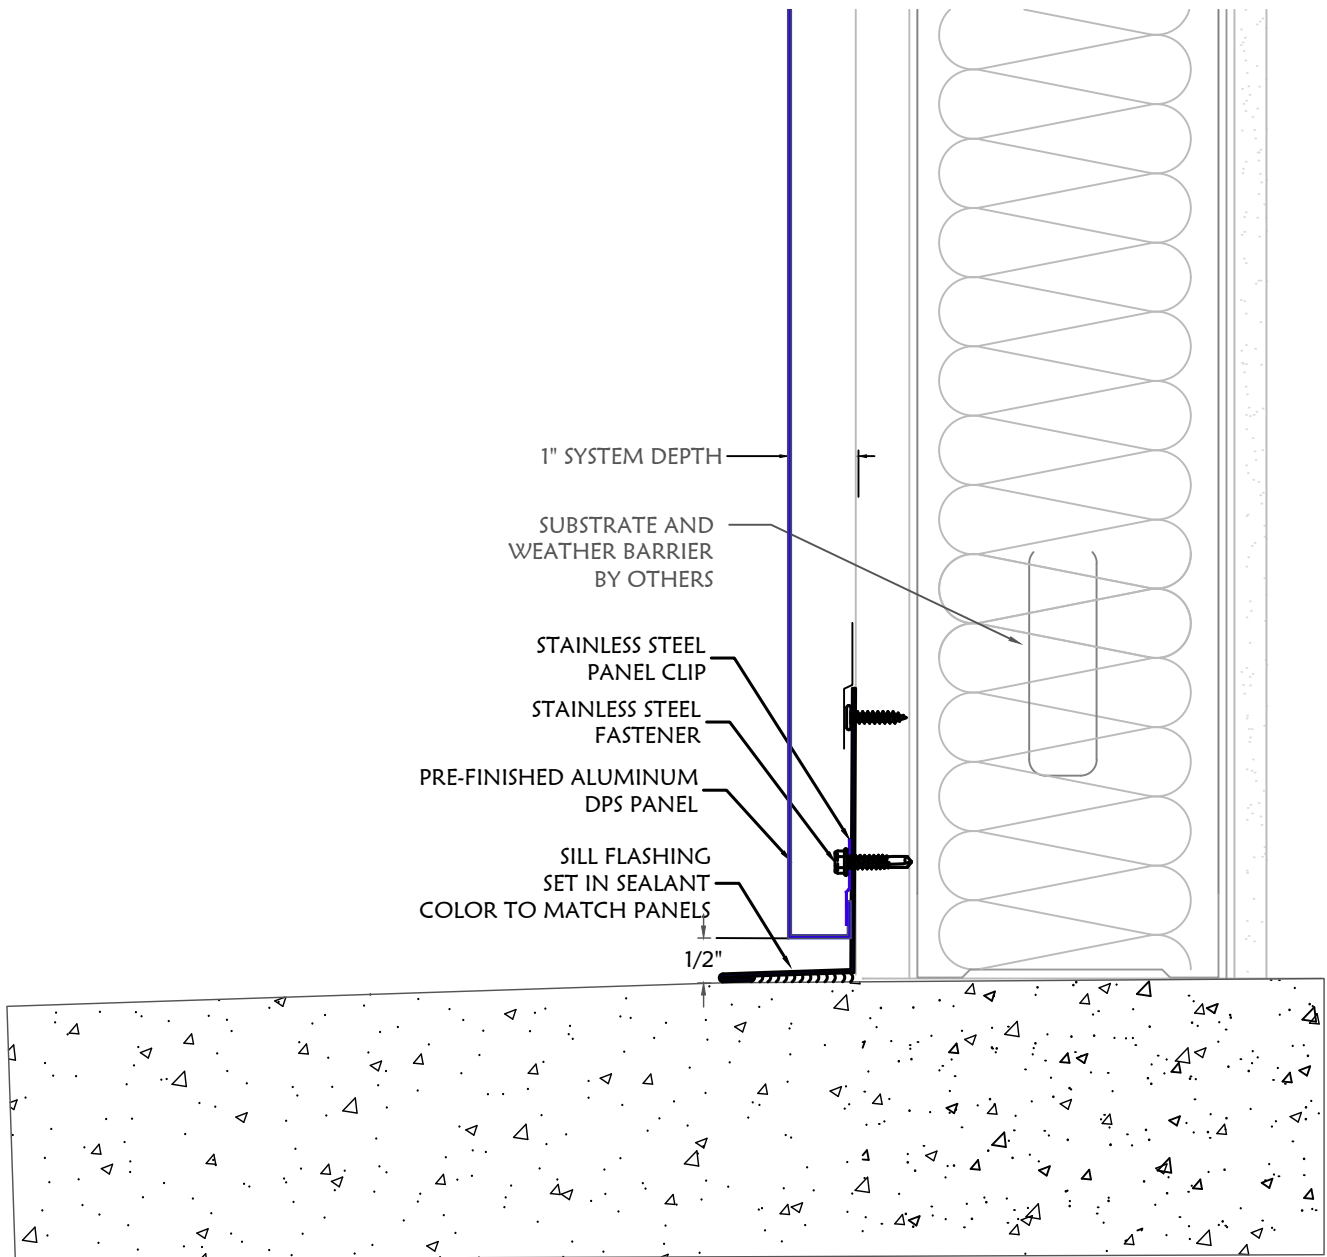

TYPICAL SILL DETAIL