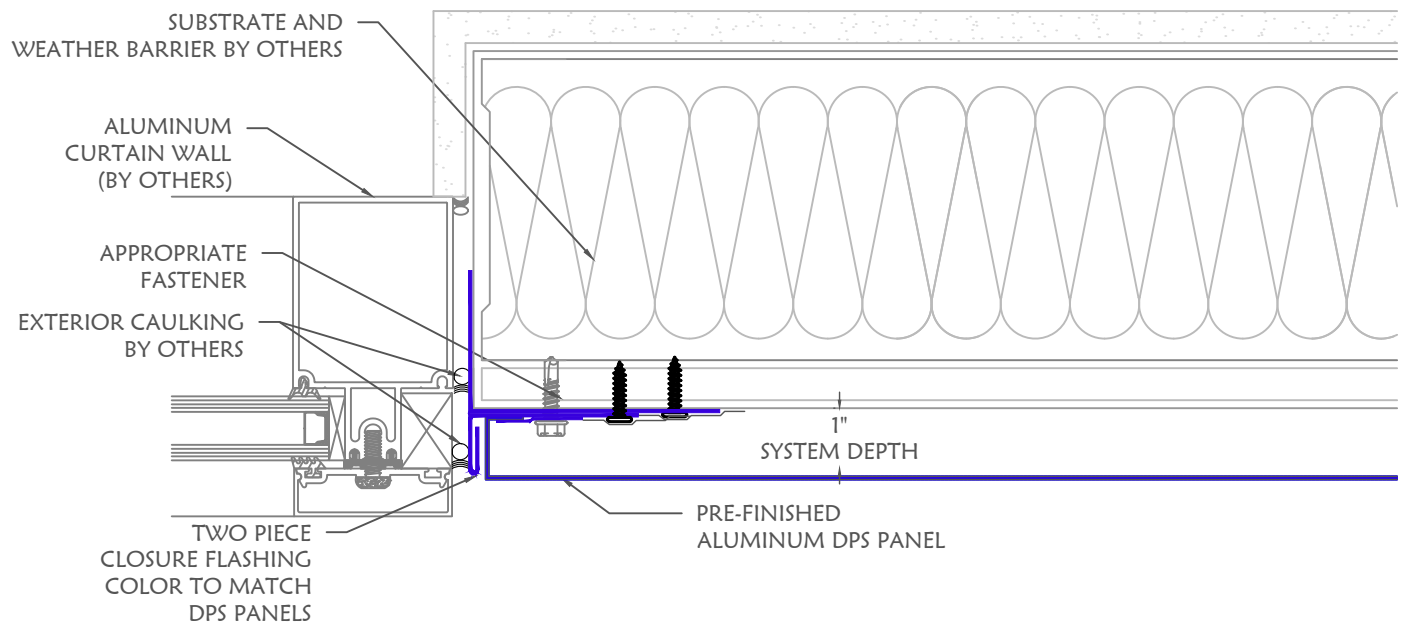

WINDOW JAMB TERMINATION

DIVISION 7 MTLs., LLC.
8641 East 30th Street
Indianapolis, IN 46219
(317) 890-0100
info@division7mtls.com
www.division7mtls.com

**D7-DPS
PANEL SYSTEM**

Date: 4/18/24

Scale: N.T.S.

Drawing #

11