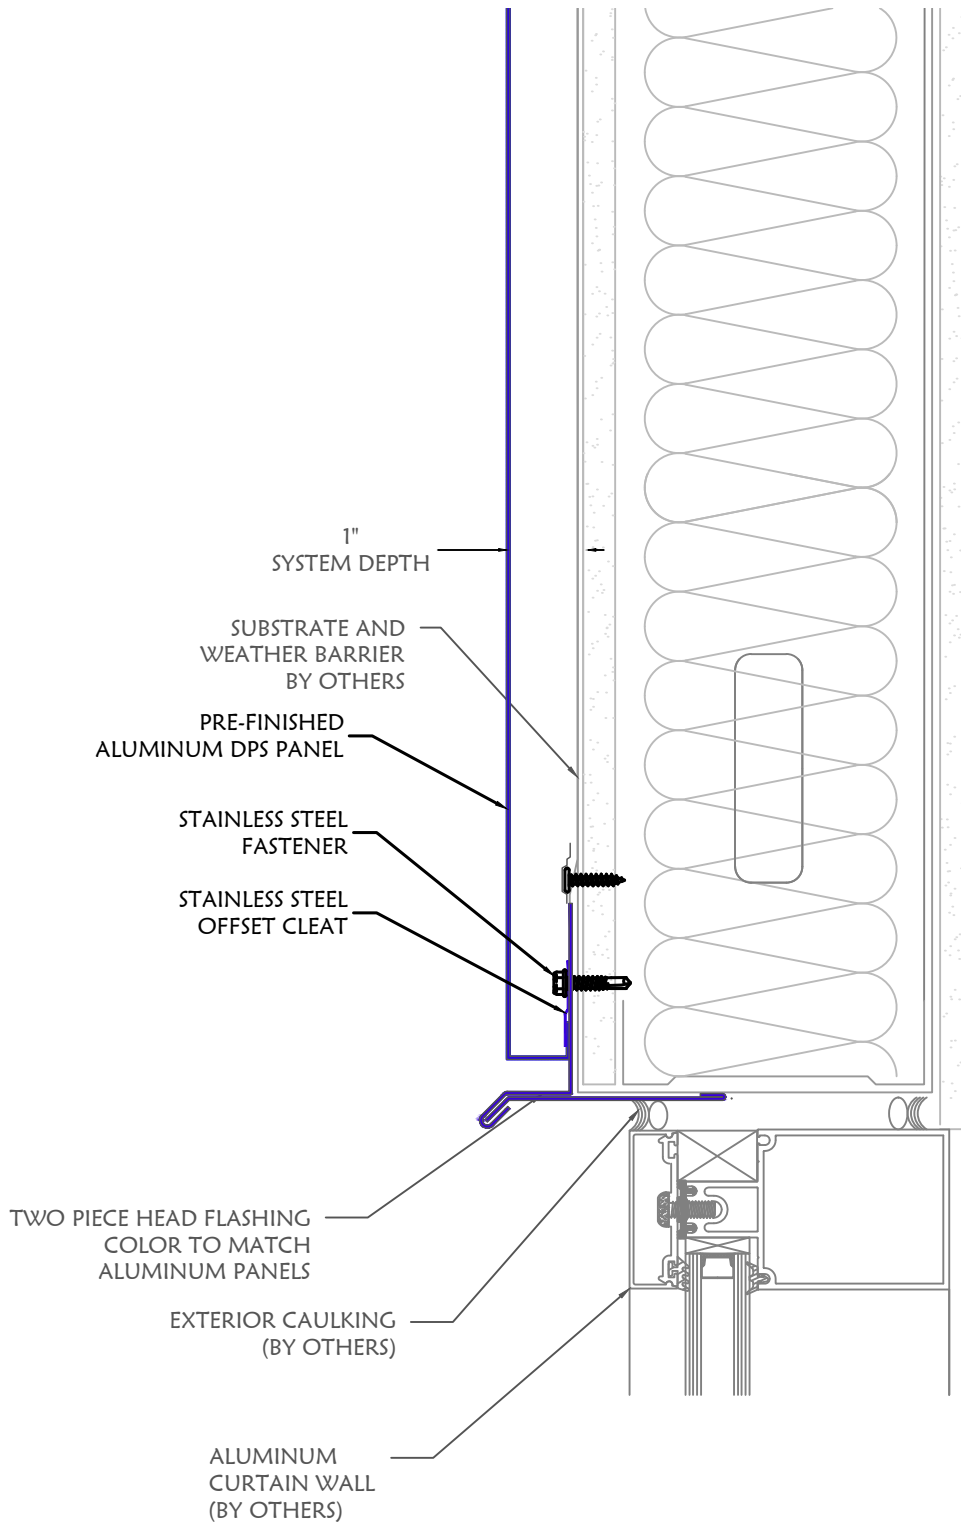

**D7-DPS  
PANEL SYSTEM**

Drawing #

**8**

Date: 4/18/24

Scale: N.T.S.

WINDOW HEAD DETAIL

**DIVISION 7**  
MTLS

DIVISION 7 MTLs., LLC.  
8641 East 30th Street  
Indianapolis, IN 46219  
(317) 890-0100  
info@division7mtls.com  
www.division7mtls.com