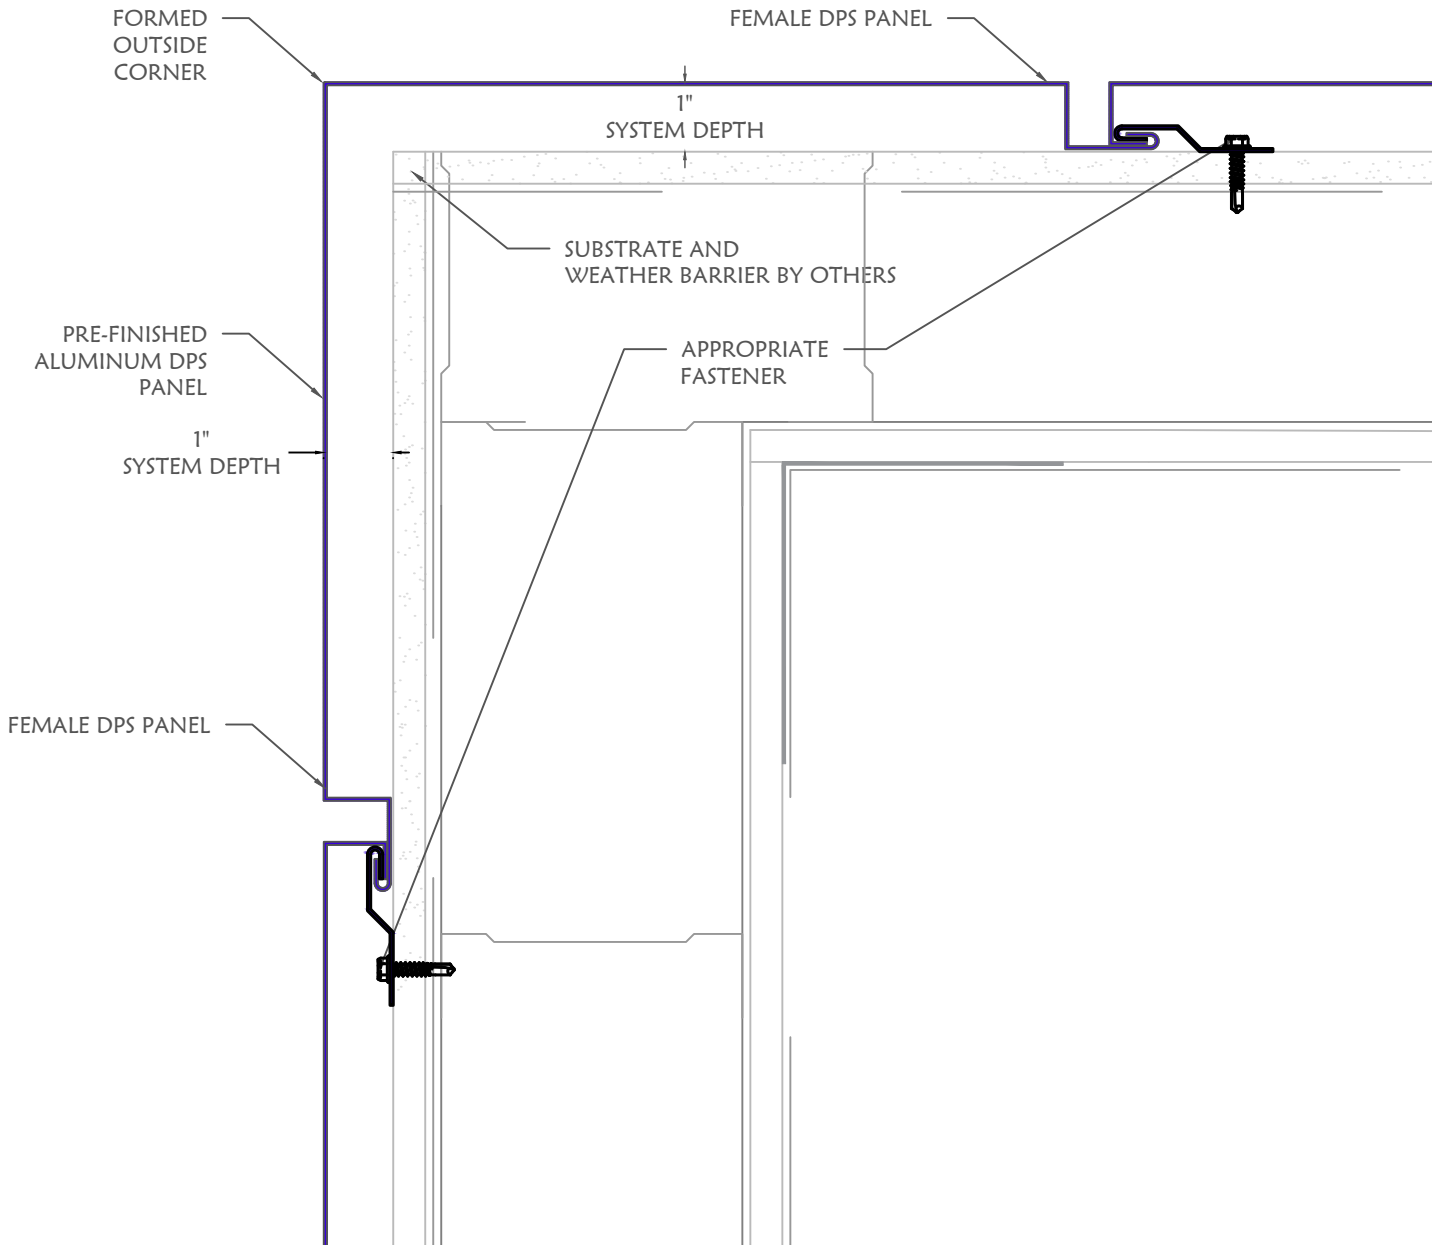

**D7-DPS  
PANEL SYSTEM**

Date: 4/18/24

Scale: N.T.S.

Drawing #

**10**

WINDOW JAMB TERMINATION

DIVISION 7 MTLs., LLC.  
 8641 East 30th Street  
 Indianapolis, IN 46219  
 (317) 890-0100  
 info@division7mtls.com  
 www.division7mtls.com

**D7-DPS  
 PANEL SYSTEM**

Date: 4/18/24

Scale: N.T.S.

Drawing #

**11**

FORMED DPS OUTSIDE CORNER DETAIL

**DIVISION 7**  
MTLS

DIVISION 7 MTLs., LLC.  
8641 East 30th Street  
Indianapolis, IN 46219  
(317) 890-0100  
info@division7mtls.com  
www.division7mtls.com