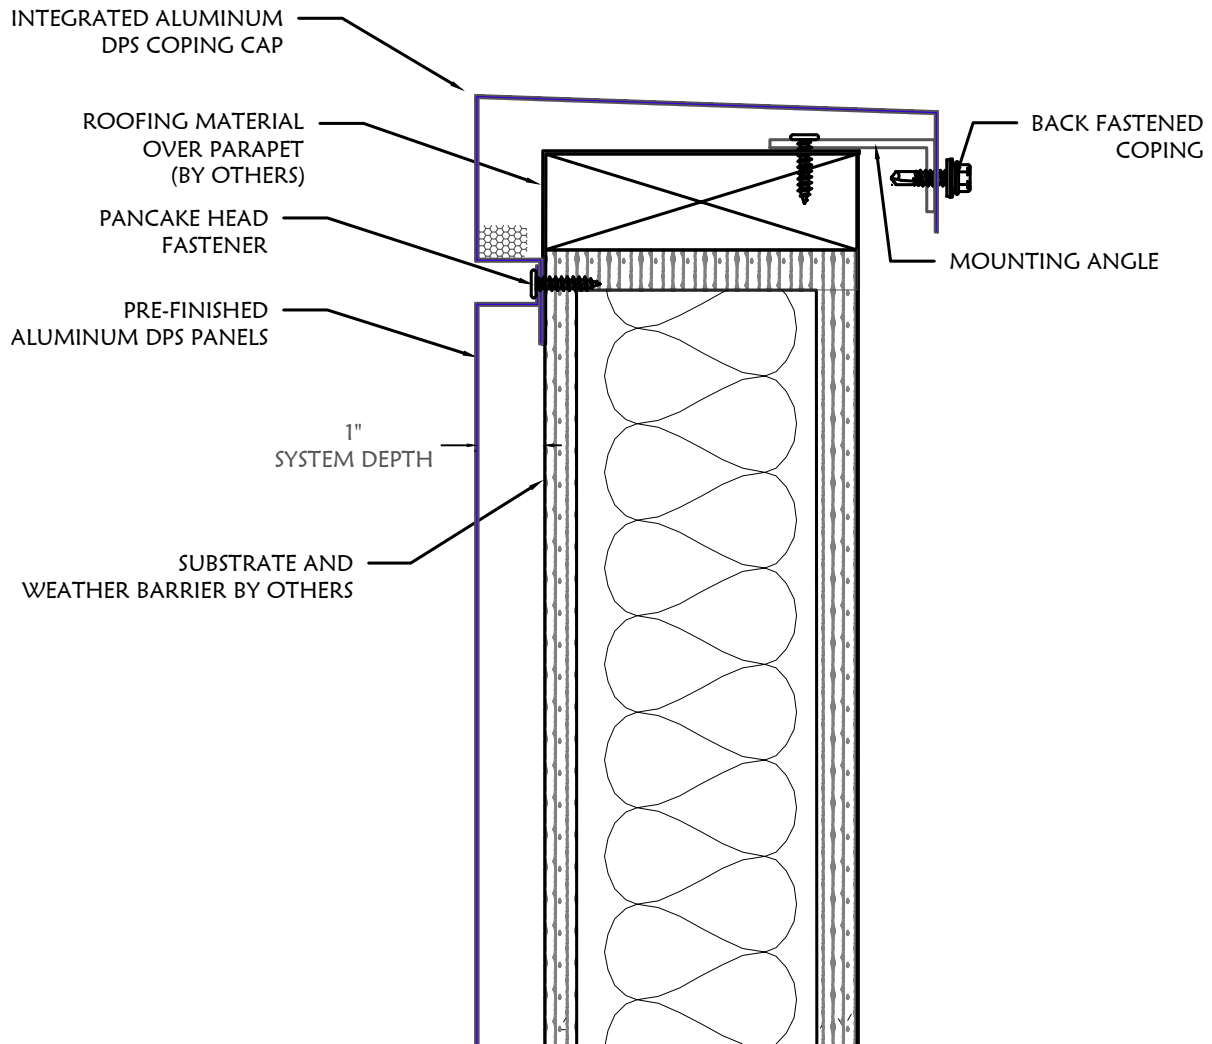

PANEL HEAD WITH INTEGRATED ACM COPING

DIVISION 7
MTLS

DIVISION 7 MTLs., LLC.
8641 East 30th Street
Indianapolis, IN 46219
(317) 890-0100
info@division7mtls.com
www.division7mtls.com

**D7-DPS
PANEL SYSTEM**

Date: 4/18/24

Scale: N.T.S.

Drawing #

14