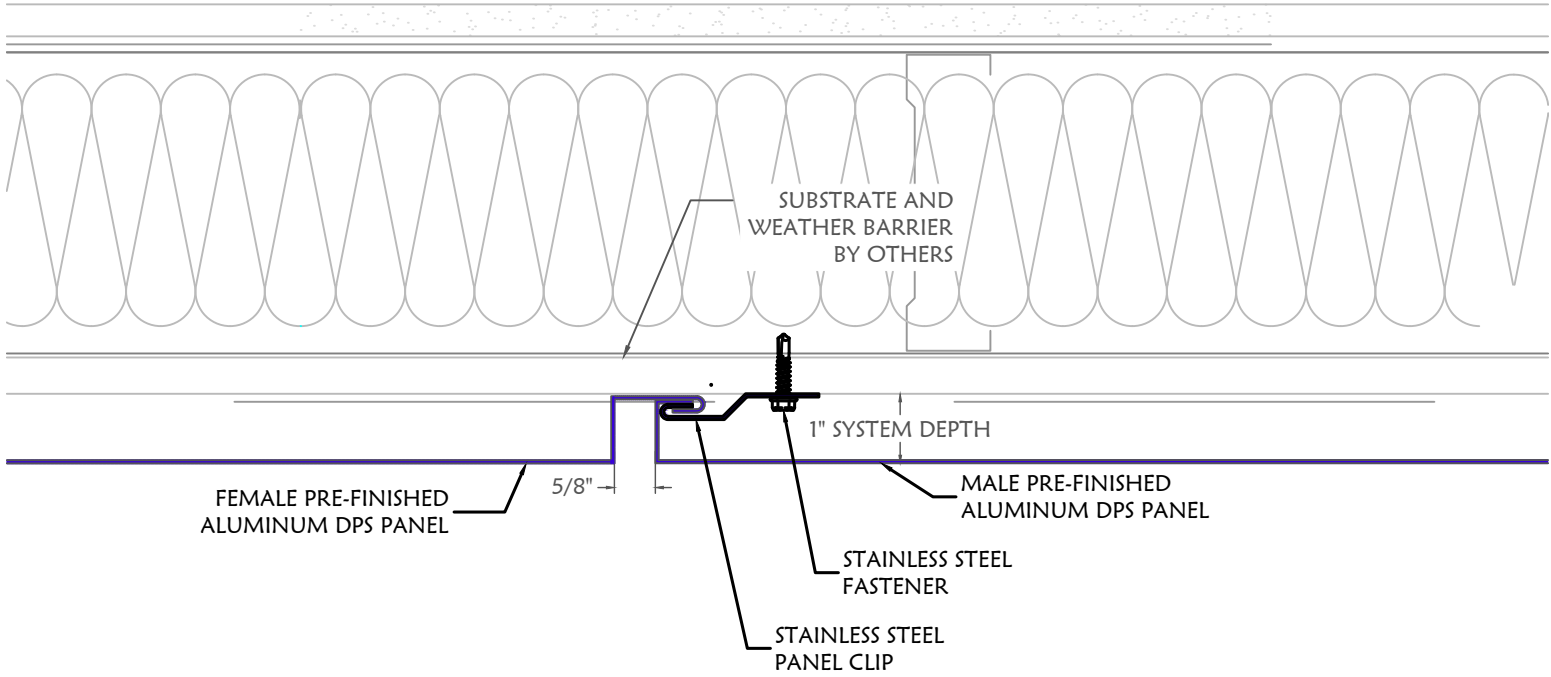

VERTICAL REVEAL

DIVISION 7 MTLS	DIVISION 7 MTLs., LLC. 8641 East 30th Street Indianapolis, IN 46219 (317) 890-0100 info@division7mtls.com www.division7mtls.com	D7-DPS PANEL SYSTEM		Drawing #
		Date: 4/18/24	Scale: N.T.S.	3