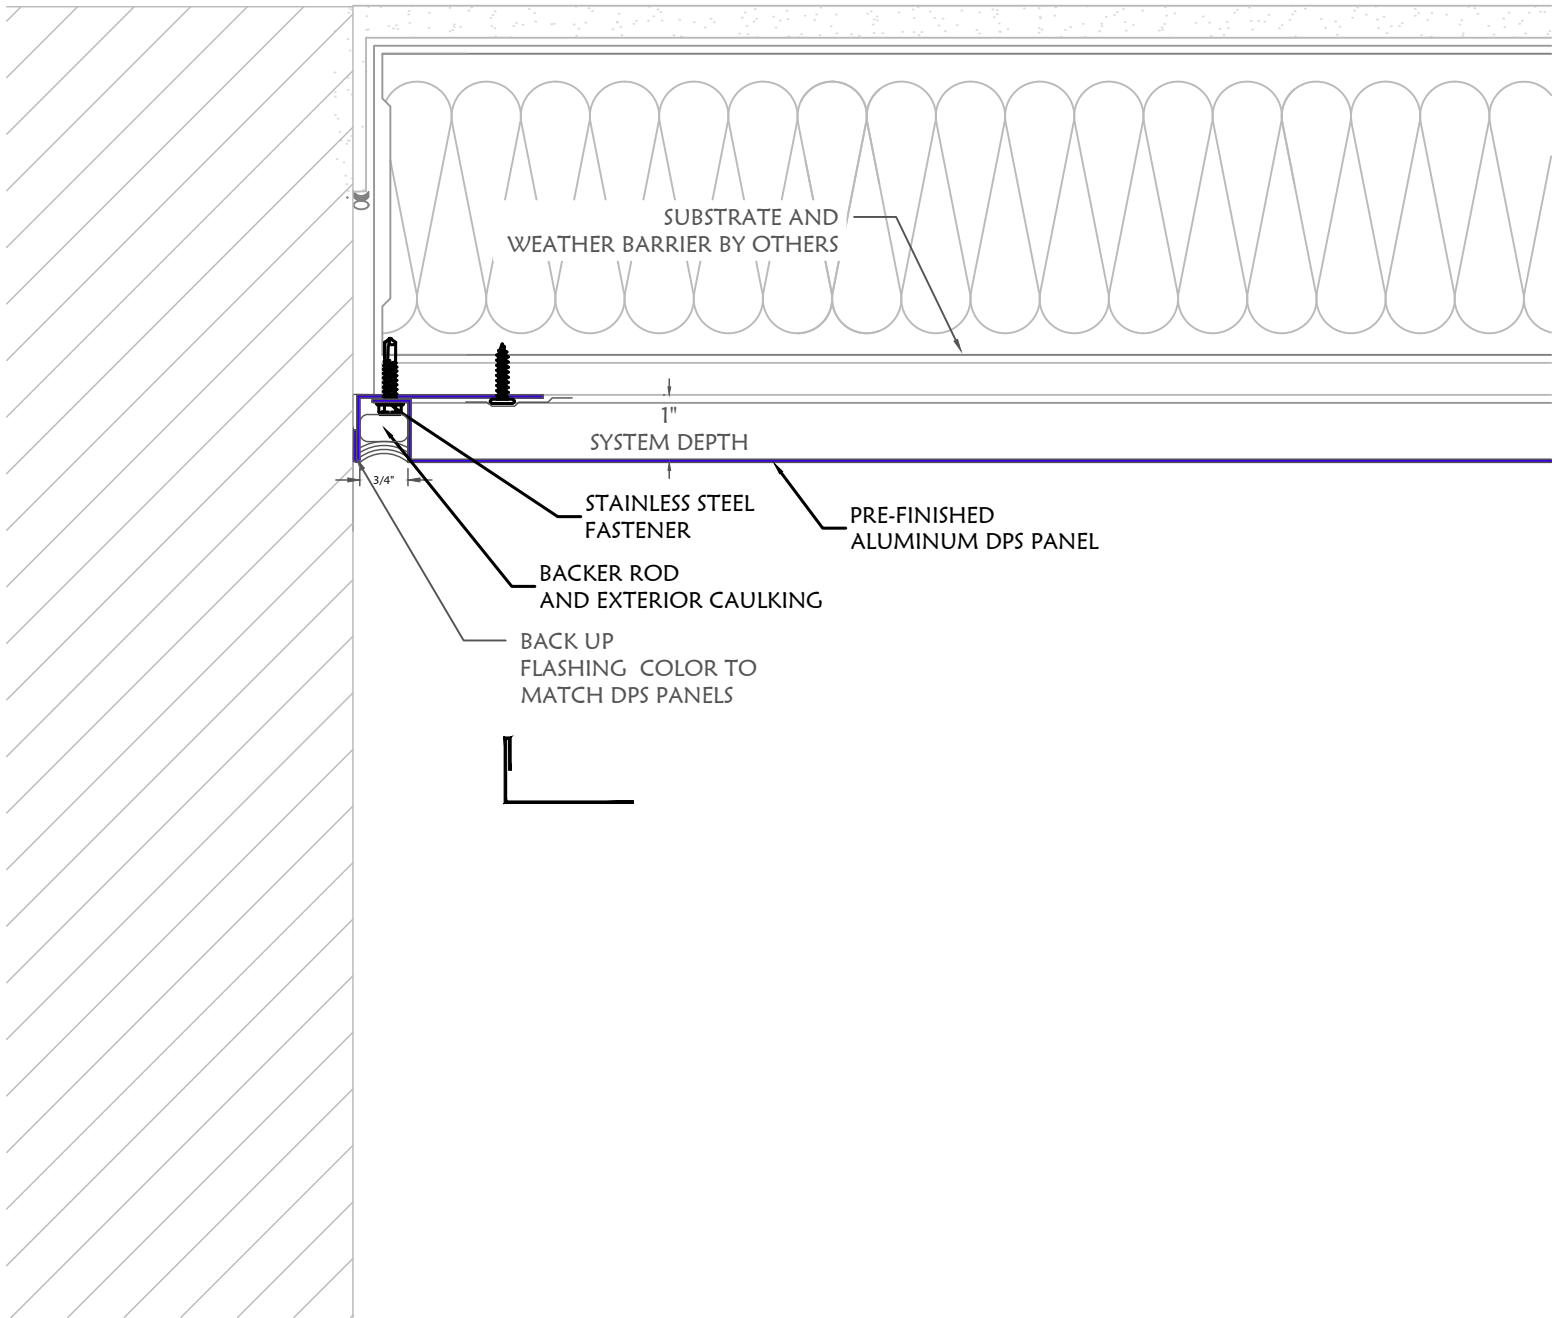

TYPICAL JAMB DETAIL

DIVISION 7
MTLS

DIVISION 7 MTLs., LLC.
8641 East 30th Street
Indianapolis, IN 46219
(317) 890-0100
info@division7mtls.com
www.division7mtls.com

**D7-DPS
PANEL SYSTEM**

Drawing #

8

Date: 4/18/24

Scale: N.T.S.