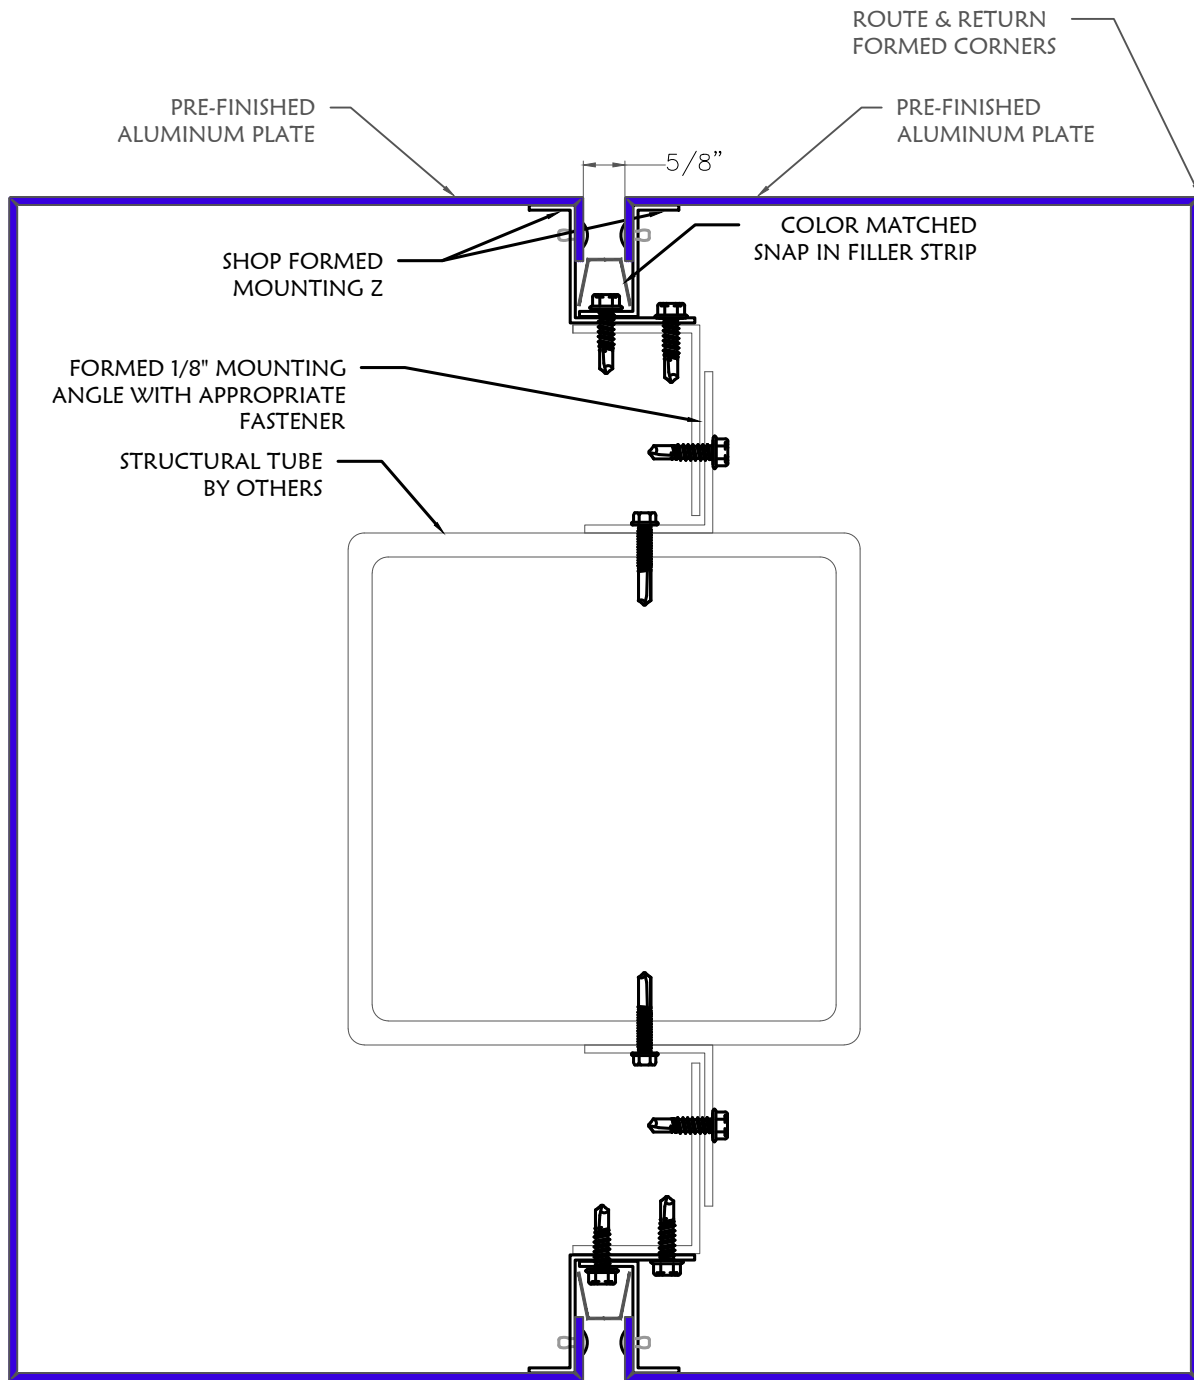

RECTANGULAR ACM COLUMN COVER DETAIL

DIVISION 7
MTLS

DIVISION 7 MTLs., LLC.
8641 East 30th Street
Indianapolis, IN 46219
(317) 890-0100
info@division7mtls.com
www.division7mtls.com

**D7-DPS
PANEL SYSTEM**

Date: 4/18/24

Scale: N.T.S.

Drawing #

CCR