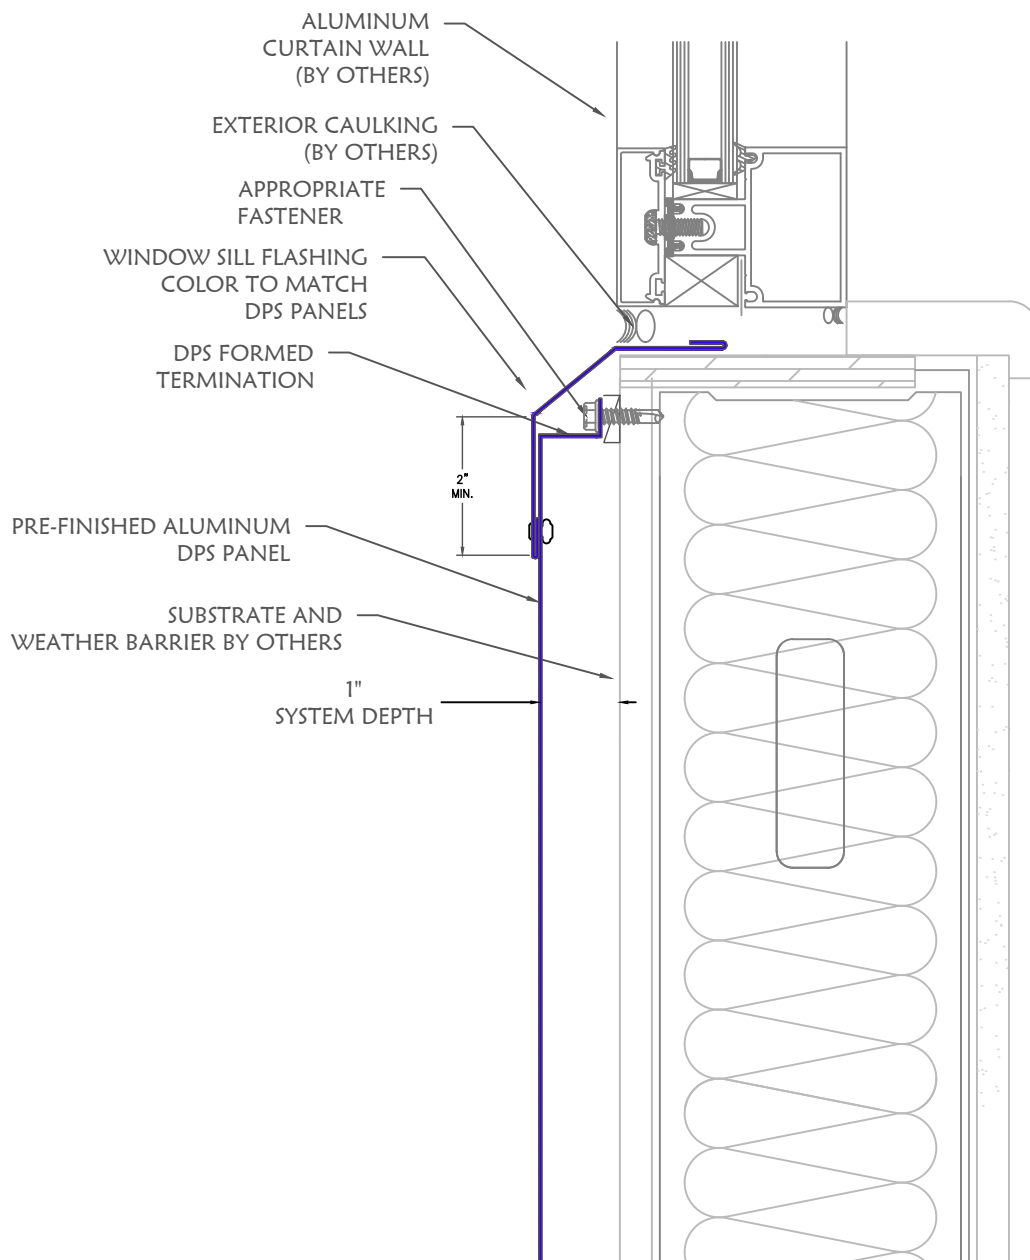

WINDOW SILL DETAIL

DIVISION 7
MTLS

DIVISION 7 MTLs., LLC.
8641 East 30th Street
Indianapolis, IN 46219
(317) 890-0100
info@division7mtls.com
www.division7mtls.com

**D7-DPS
PANEL SYSTEM**

Date: 4/18/24

Scale: N.T.S.

Drawing #

10