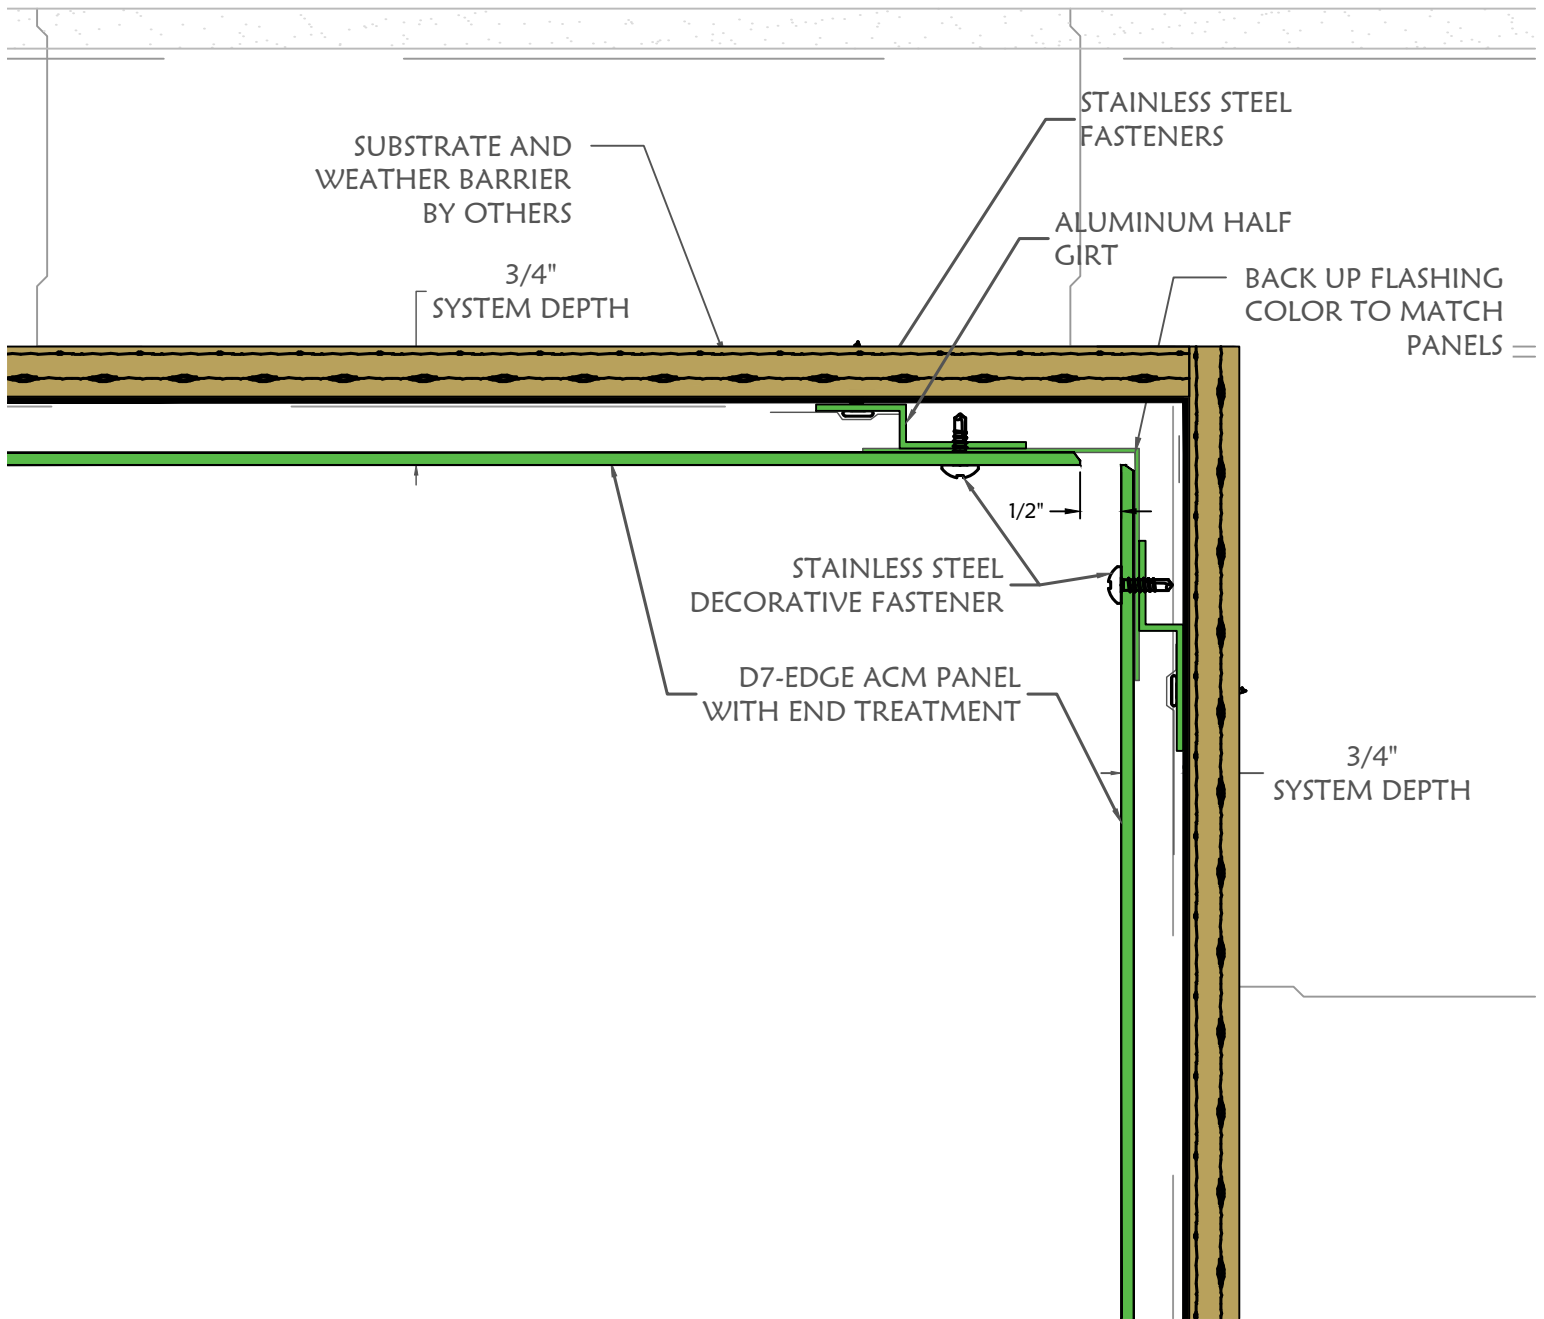

PLAN VIEW - INSIDE CORNER

DIVISION 7
MTLS

DIVISION 7 MTLs
8641 East 30th Street
Indianapolis, IN 46219
(317) 890-0100
info@division7mtls.com
www.division7mtls.com

**D7-EDGE
PANEL SYSTEM**

Date: 4/16/24

Scale: N.T.S.

Drawing #

5