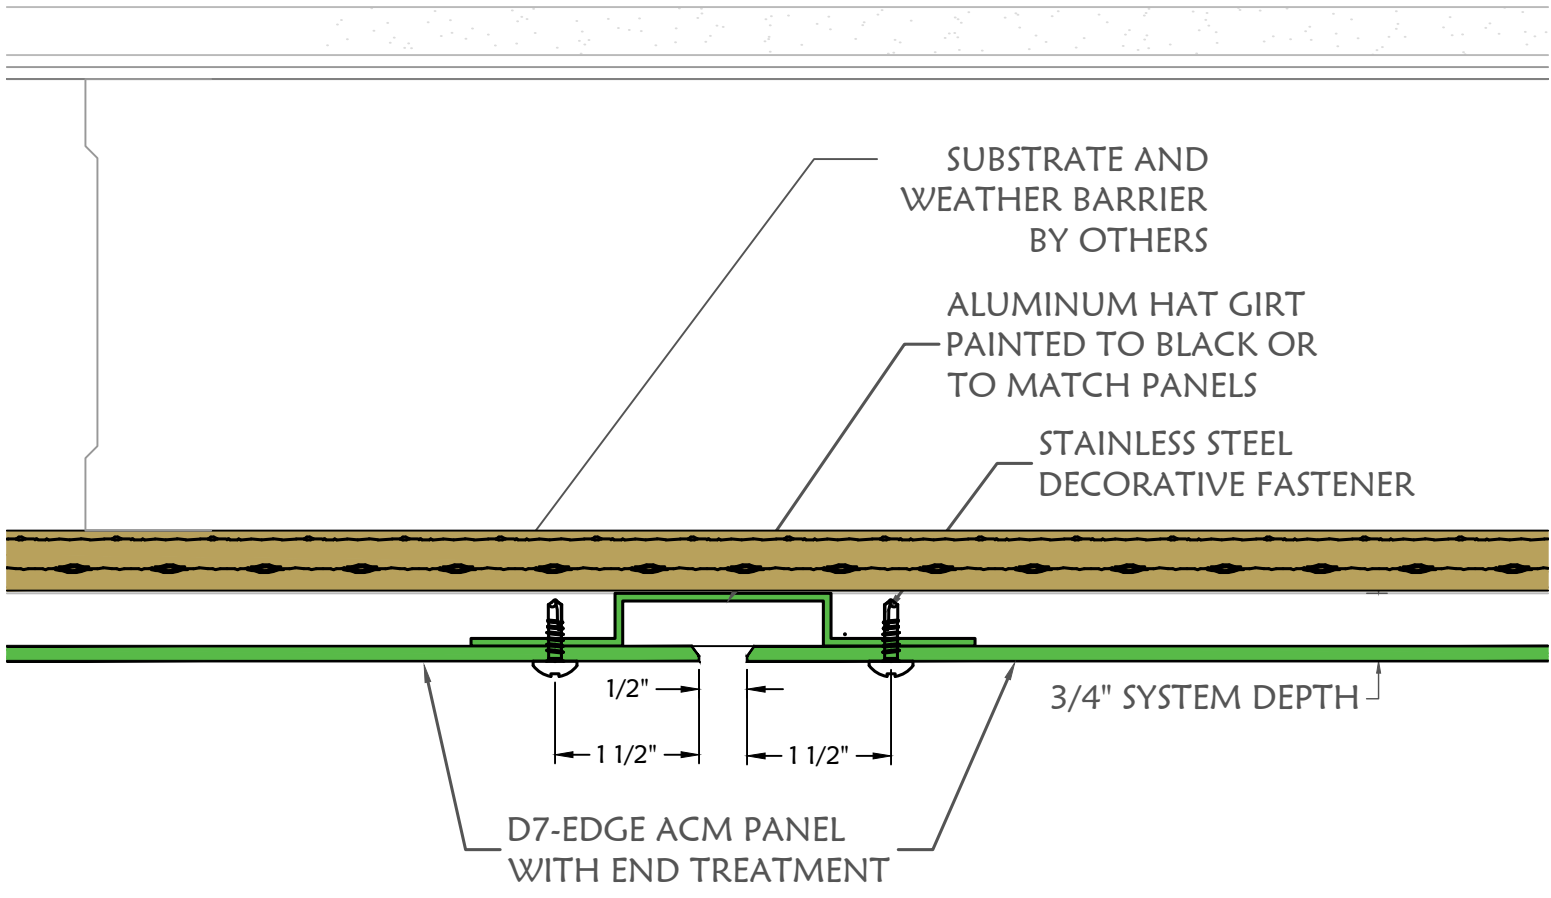

Drawing #

2

PLAN VIEW - VERTICAL SPLICE

 <p>DIVISION 7 MTLS</p>	<p>DIVISION 7 MTLs 8641 East 30th Street Indianapolis, IN 46219 (317) 890-0100 info@division7mtls.com www.division7mtls.com</p>	<p>D7-EDGE PANEL SYSTEM</p>		<p>Drawing #</p>
		<p>Date: 4/16/24</p>	<p>Scale: N.T.S.</p>	<p>3</p>