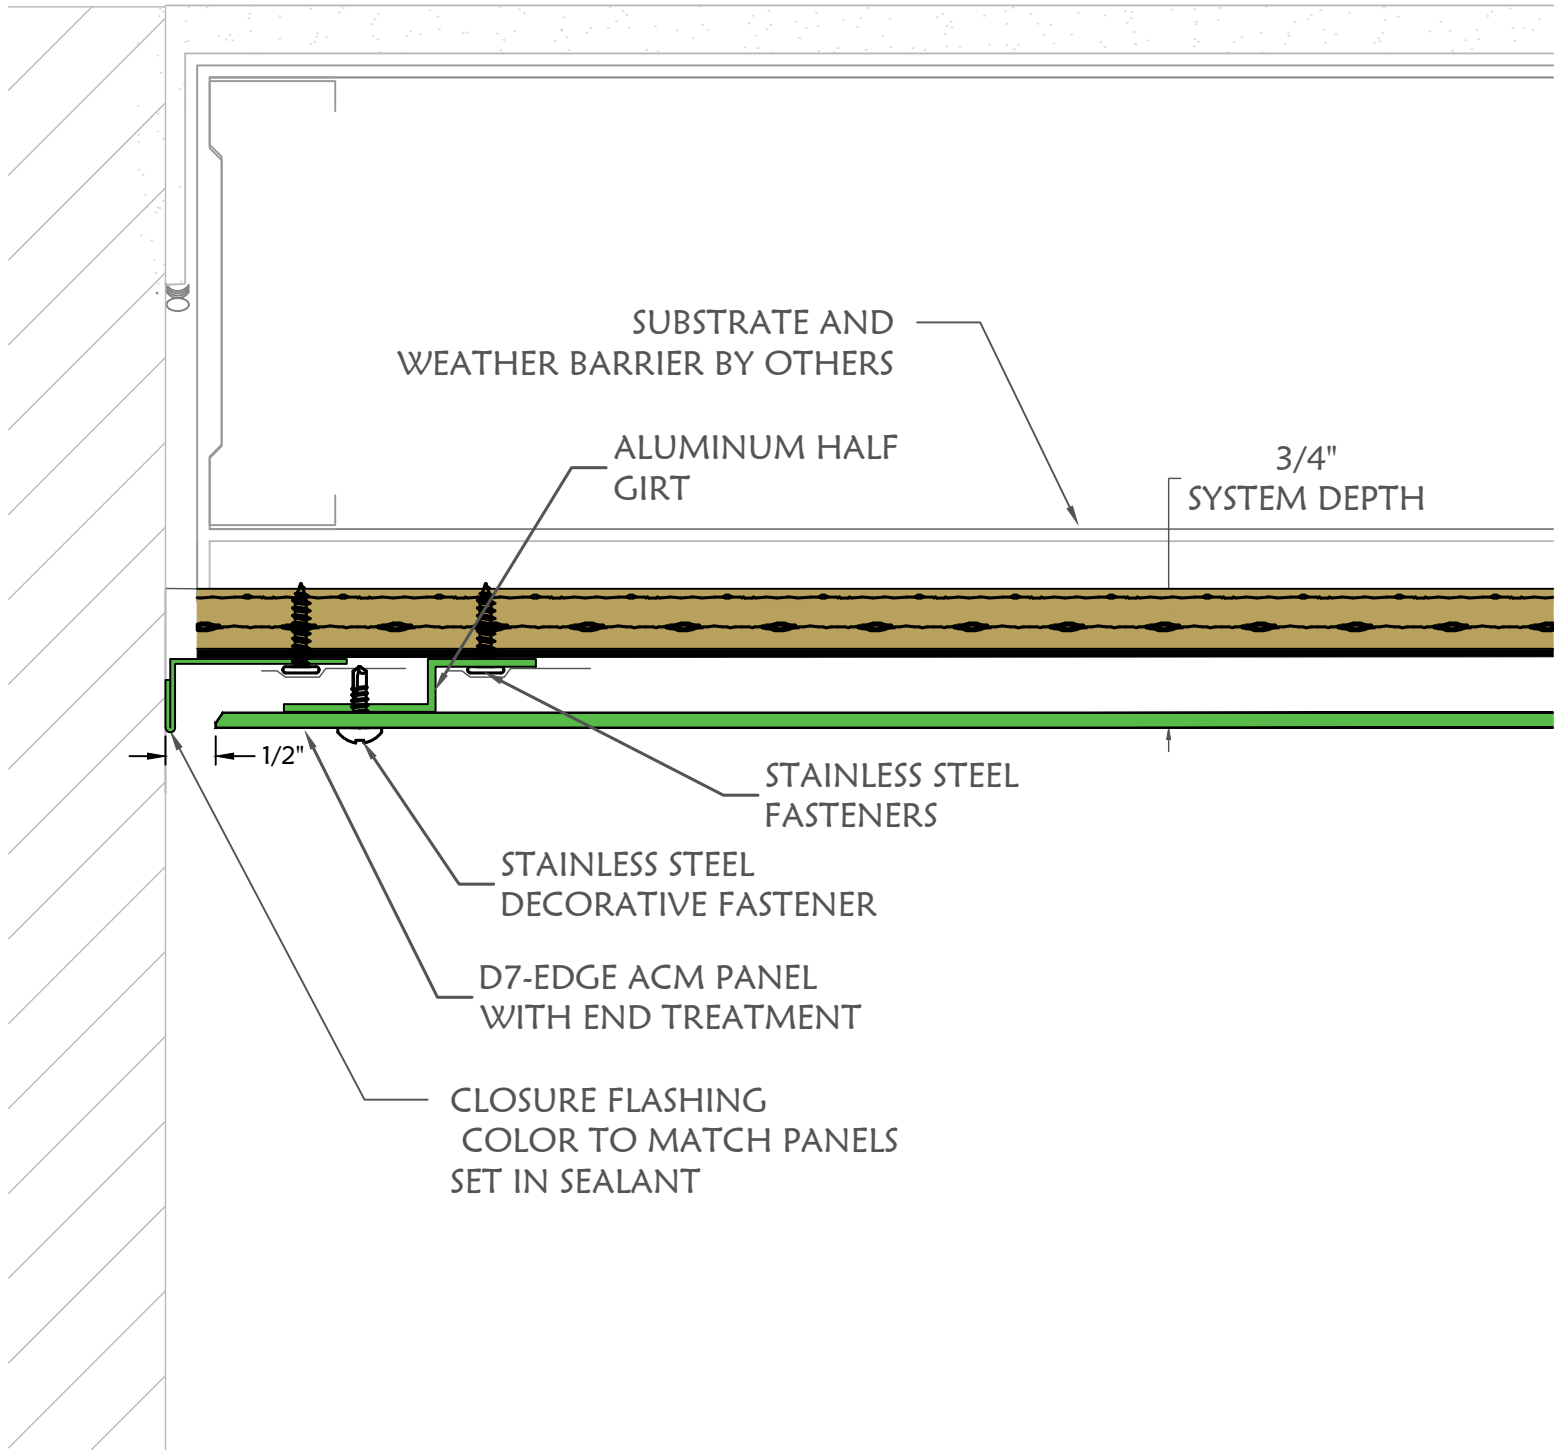

Date: 4/16/24

Scale: N.T.S.

Drawing #

6

INSIDE CORNER

DIVISION 7
MTLS

DIVISION 7 MTLs
8641 East 30th Street
Indianapolis, IN 46219
(317) 890-0100
info@division7mtls.com
www.division7mtls.com

**D7-EDGE
PANEL SYSTEM**

Date: 4/16/24

Scale: N.T.S.

Drawing #

7

PLAN VIEW - JAMB DETAIL

DIVISION 7
MTLS

DIVISION 7 MTLs
8641 East 30th Street
Indianapolis, IN 46219
(317) 890-0100
info@division7mtls.com
www.division7mtls.com

**D7-EDGE
PANEL SYSTEM**