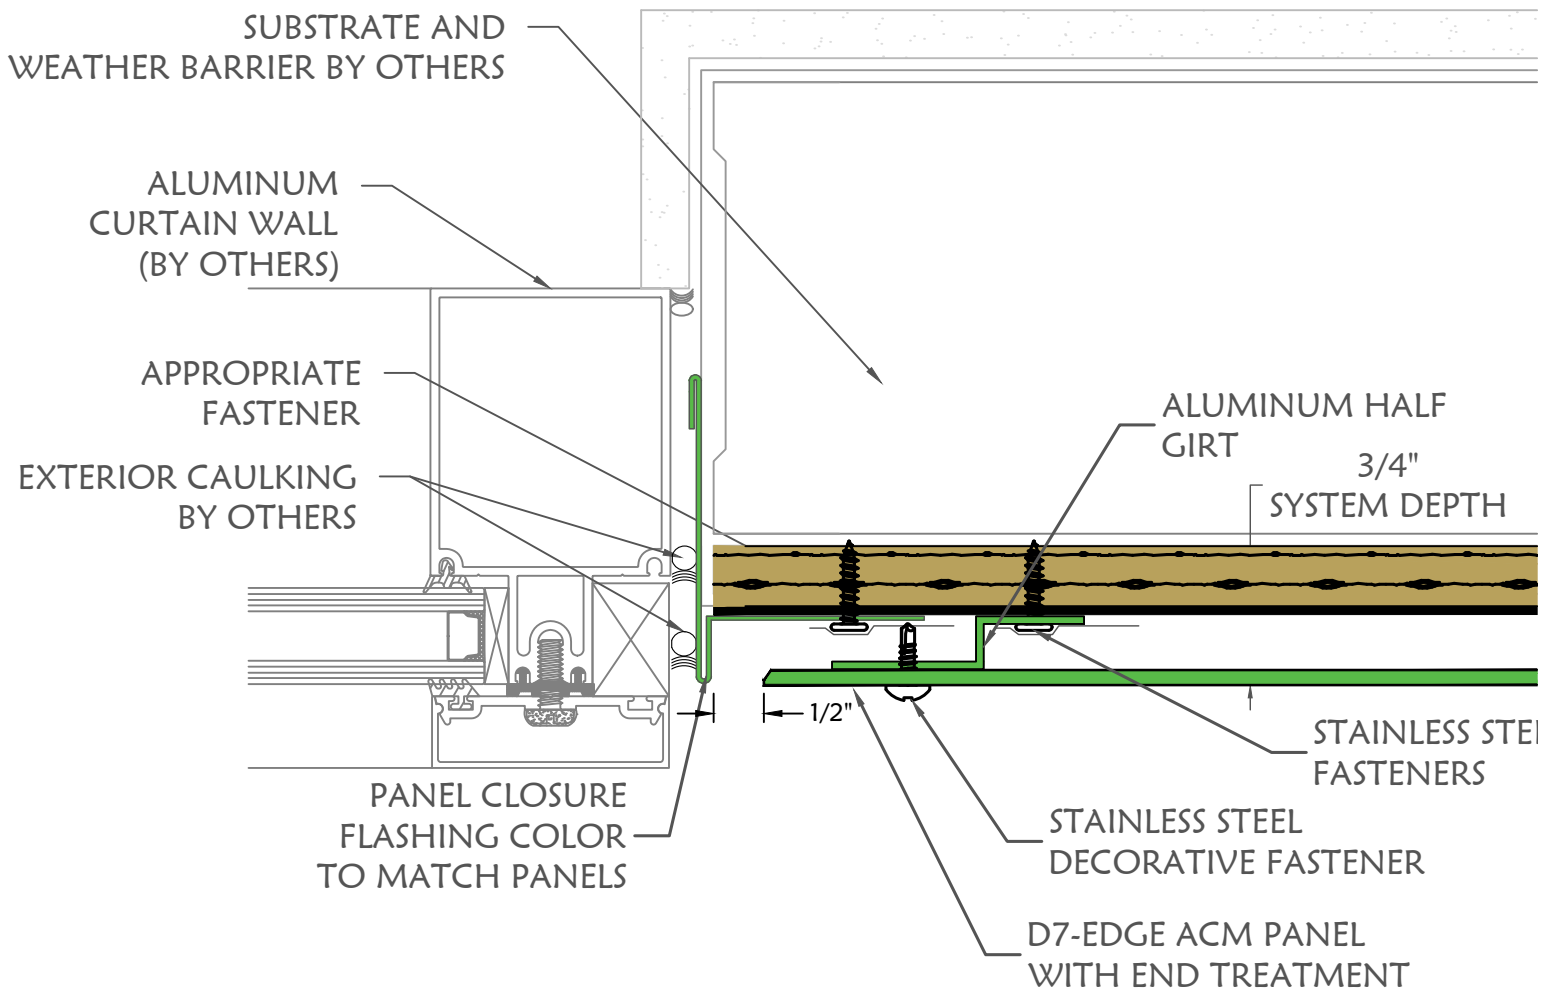

PLAN VIEW - WINDOW JAMB TERMINATION

DIVISION 7
MTLS

DIVISION 7 MTLs
8641 East 30th Street
Indianapolis, IN 46219
(317) 890-0100
info@division7mtls.com
www.division7mtls.com

**D7-EDGE
PANEL SYSTEM**

Date: 4/16/24

Scale: N.T.S.

Drawing #

11