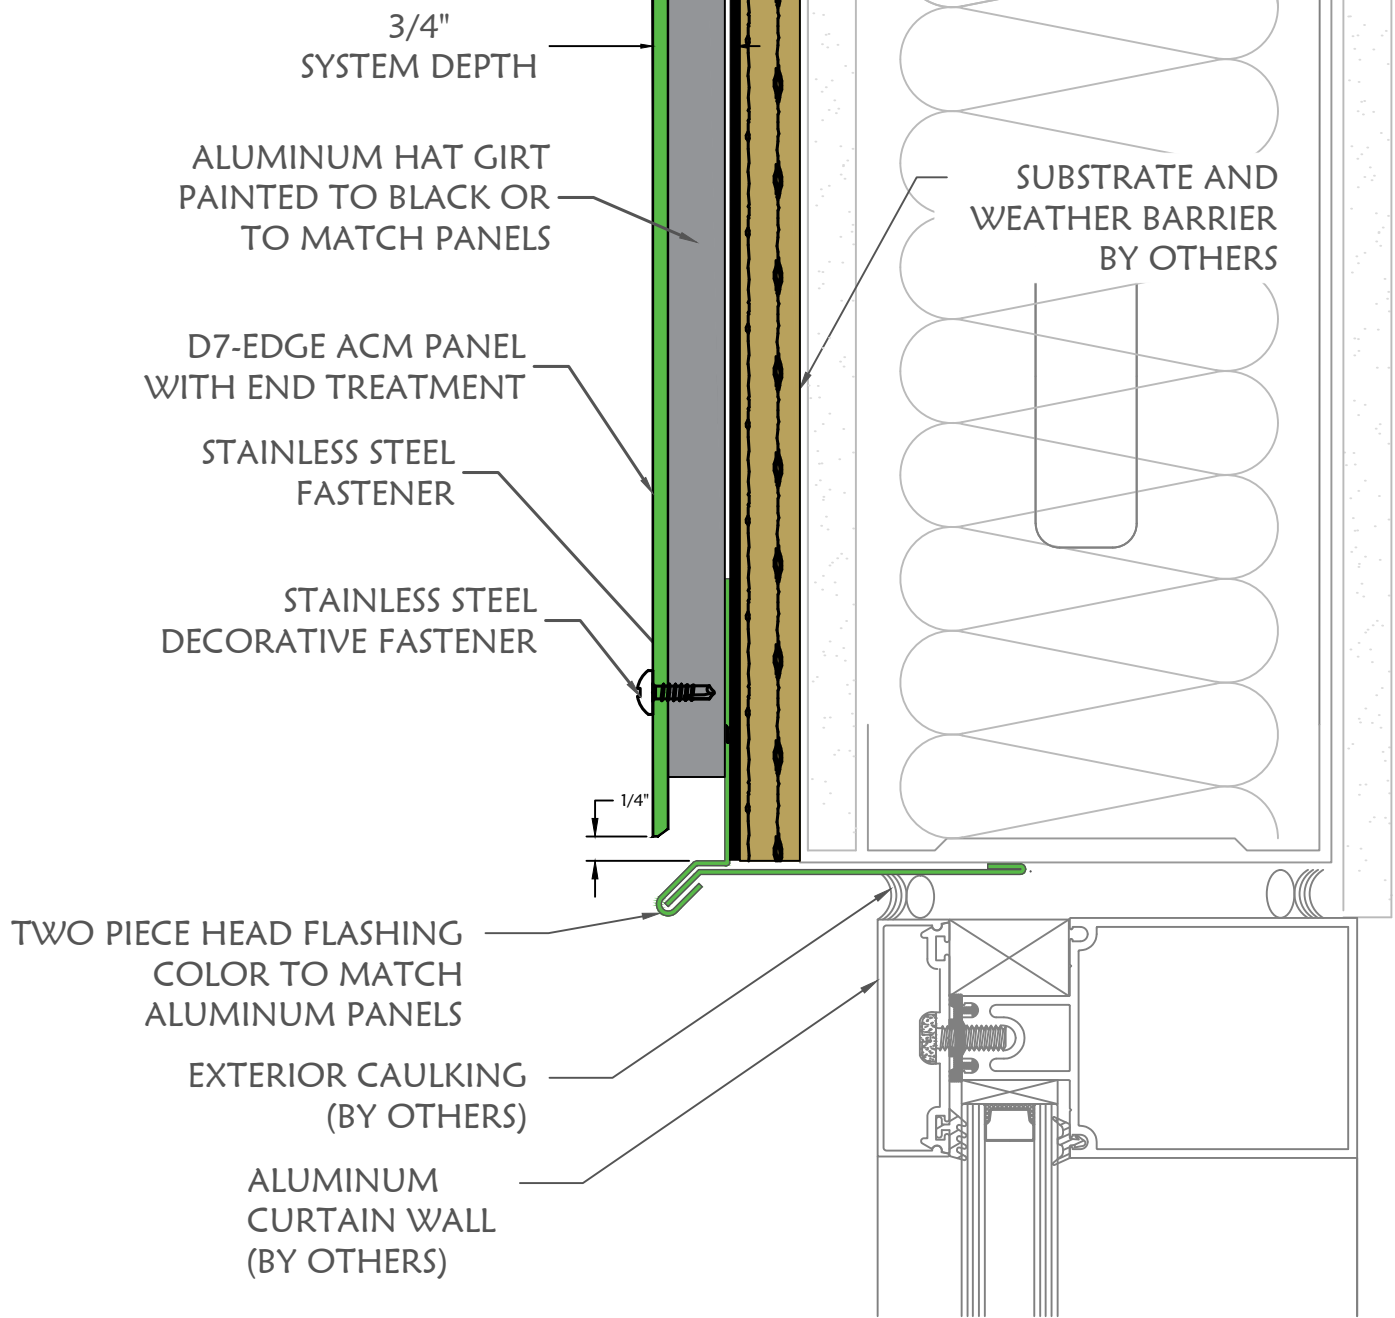

WINDOW HEAD DETAIL