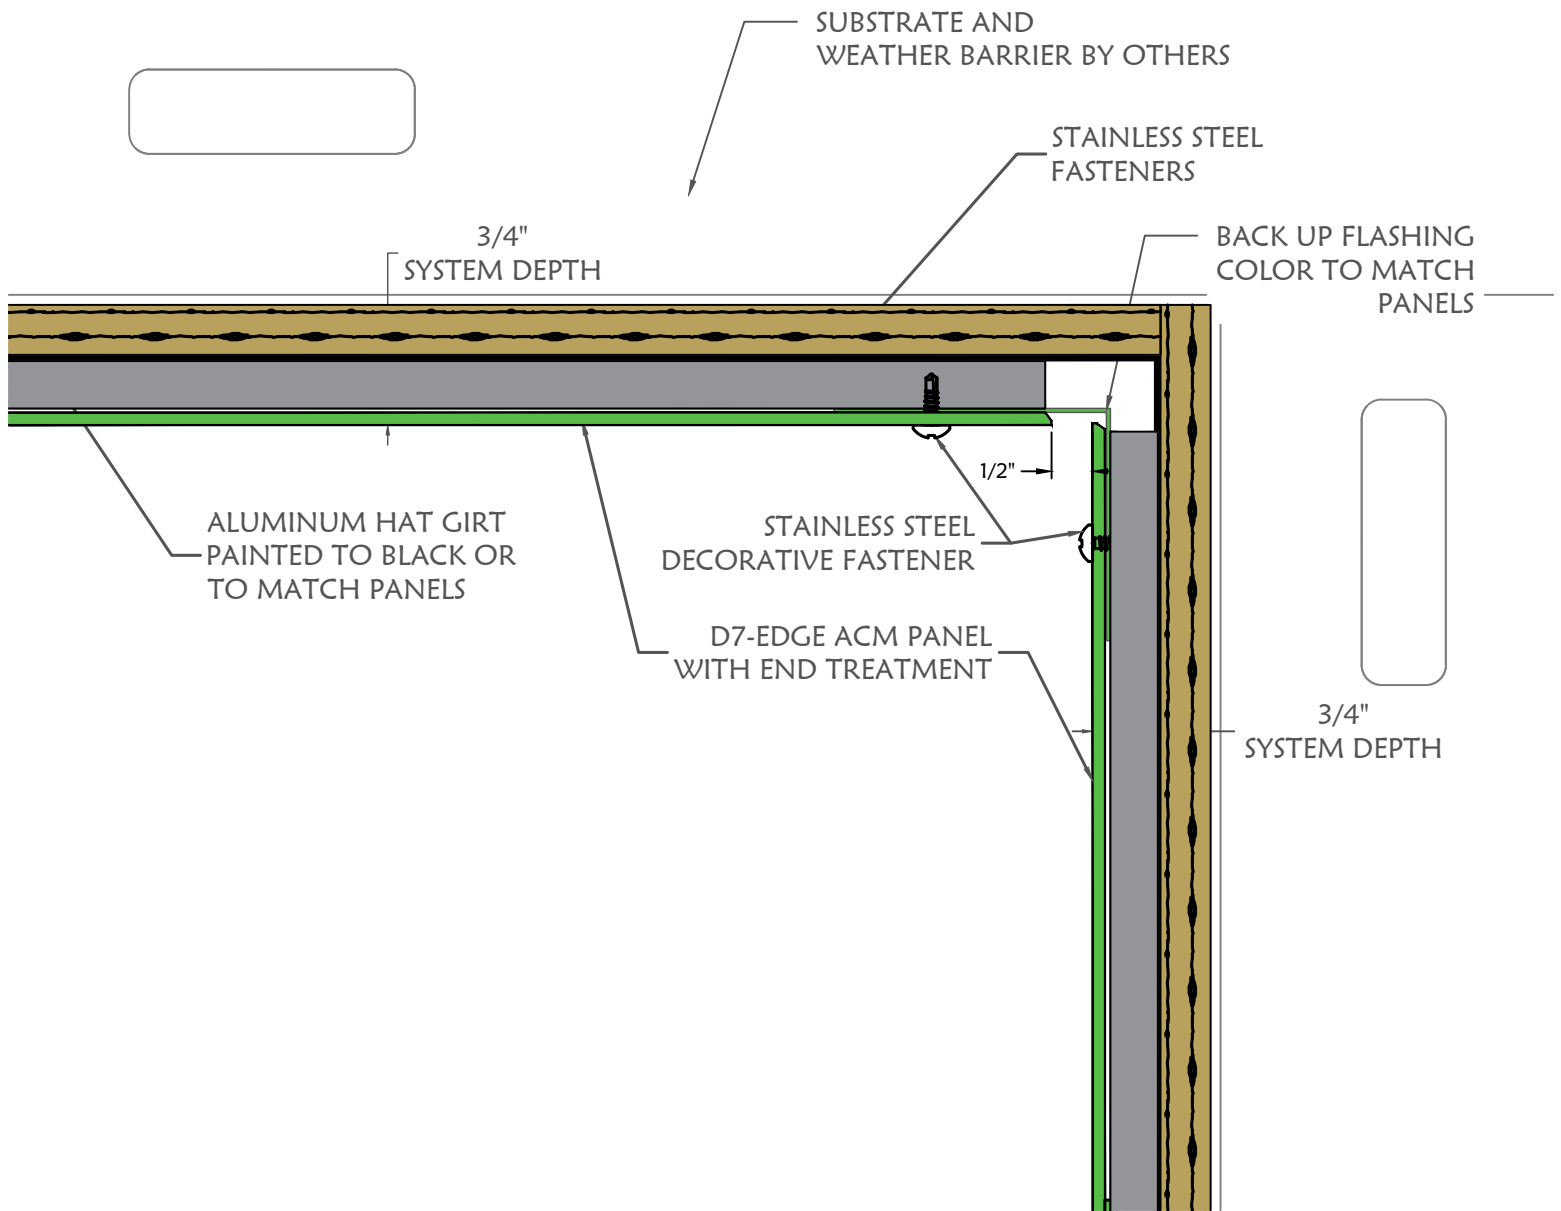

INSIDE CORNER

DIVISION 7
MTLS

DIVISION 7 MTLs
8641 East 30th Street
Indianapolis, IN 46219
(317) 890-0100
info@division7mtls.com
www.division7mtls.com

**D7-EDGE
PANEL SYSTEM**

Date: 4/16/24

Scale: N.T.S.

Drawing #

7