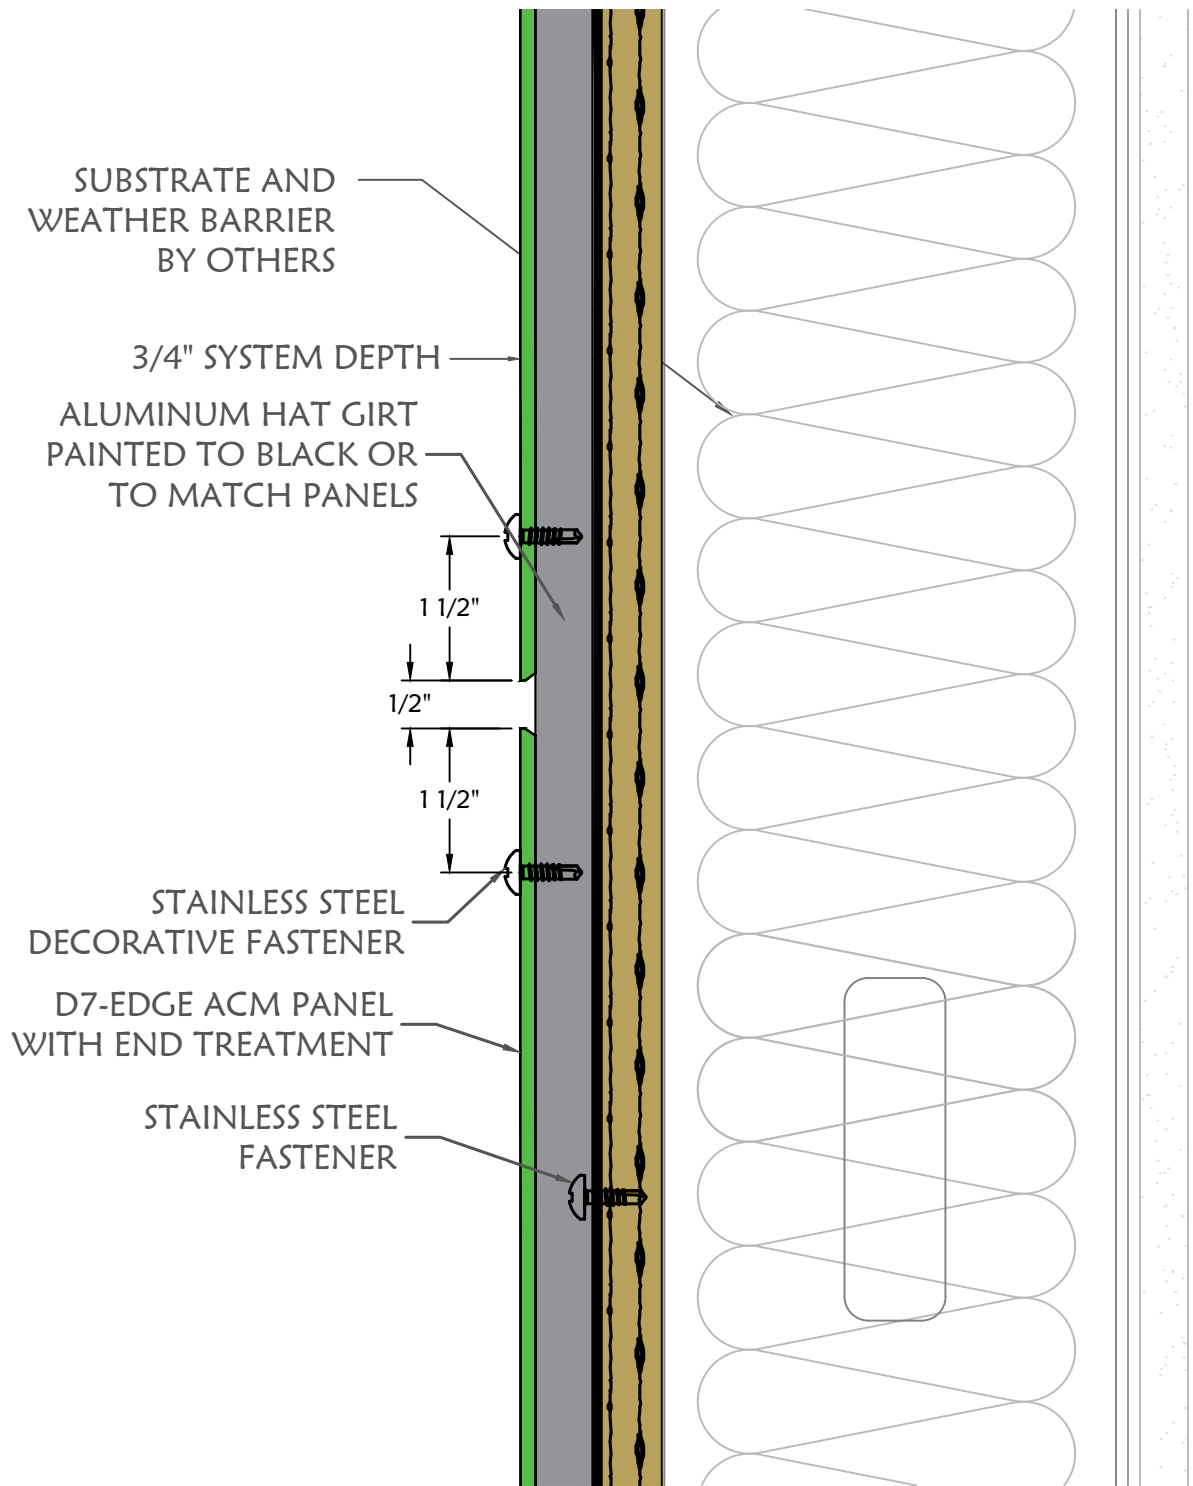

HORIZONTAL REVEAL

DIVISION 7
MTLS

DIVISION 7 MTLs
8641 East 30th Street
Indianapolis, IN 46219
(317) 890-0100
info@division7mtls.com
www.division7mtls.com

**D7-EDGE
PANEL SYSTEM**

Date: 4/16/24

Scale: N.T.S.

Drawing #

4