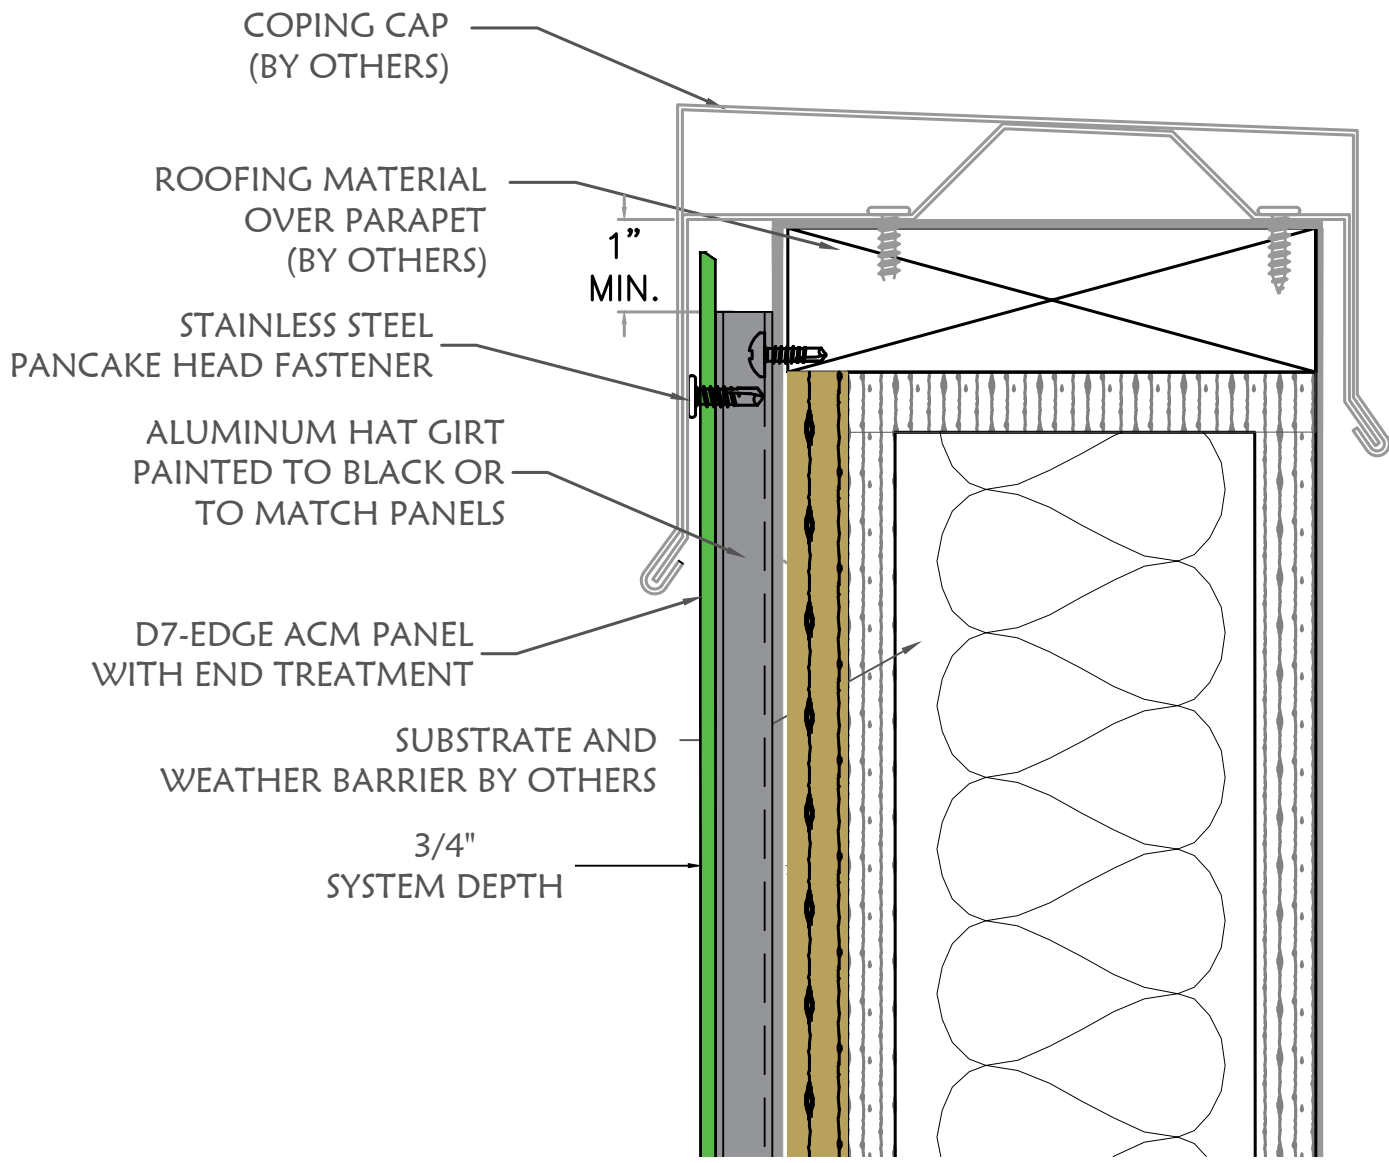

PANEL HEAD WITH SHEET METAL COPING

DIVISION 7
MTLS

DIVISION 7 MTLs
8641 East 30th Street
Indianapolis, IN 46219
(317) 890-0100
info@division7mtls.com
www.division7mtls.com

**D7-EDGE
PANEL SYSTEM**

Date: 4/16/24

Scale: N.T.S.

Drawing #

13