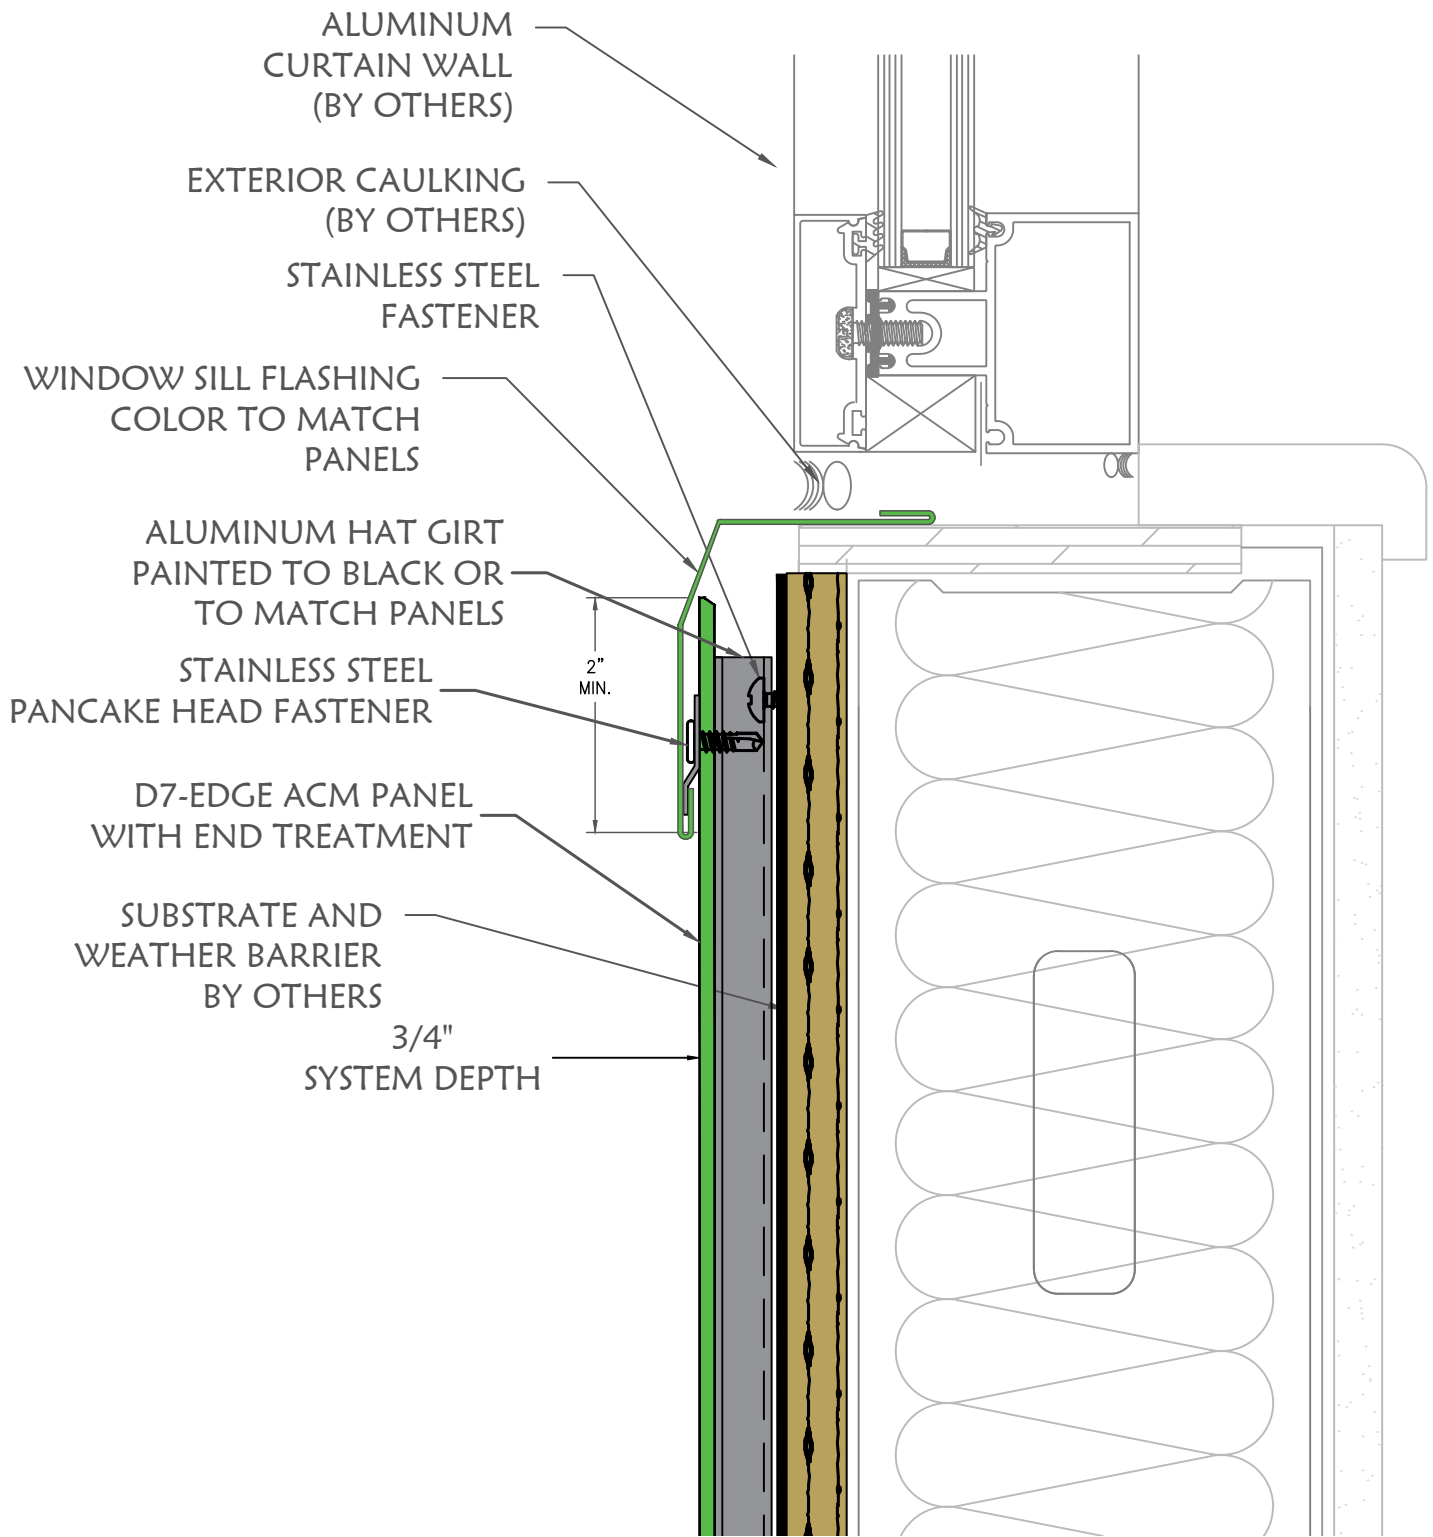

WINDOW SILL DETAIL