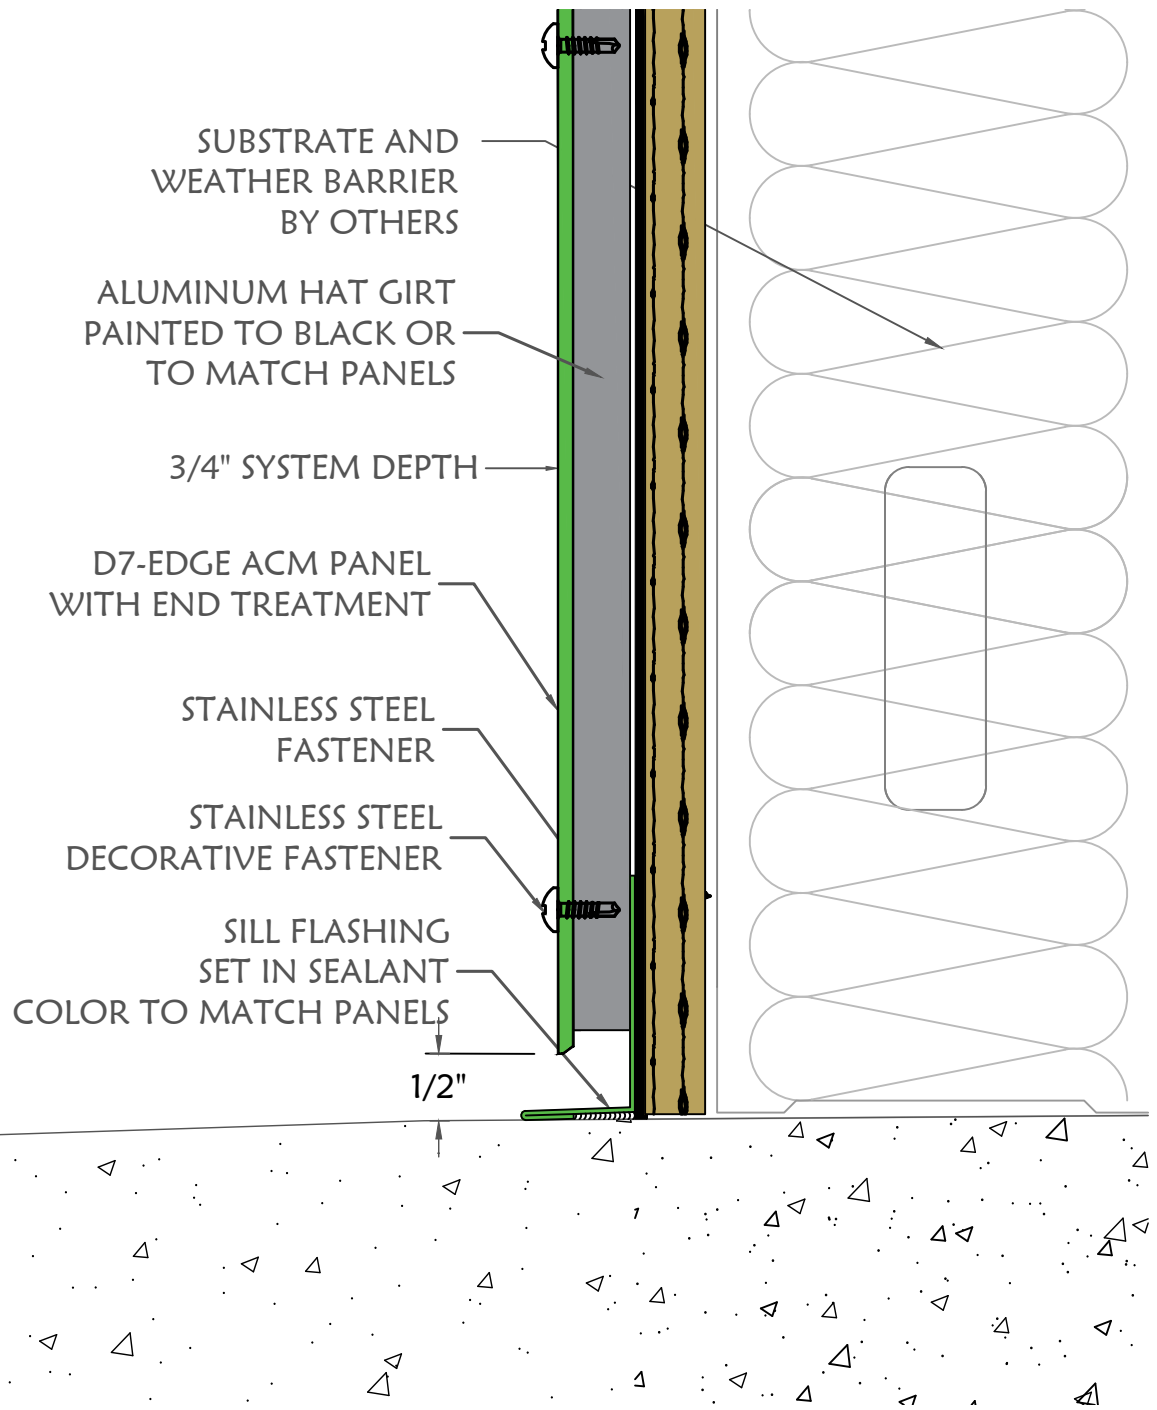

TYPICAL SILL DETAIL