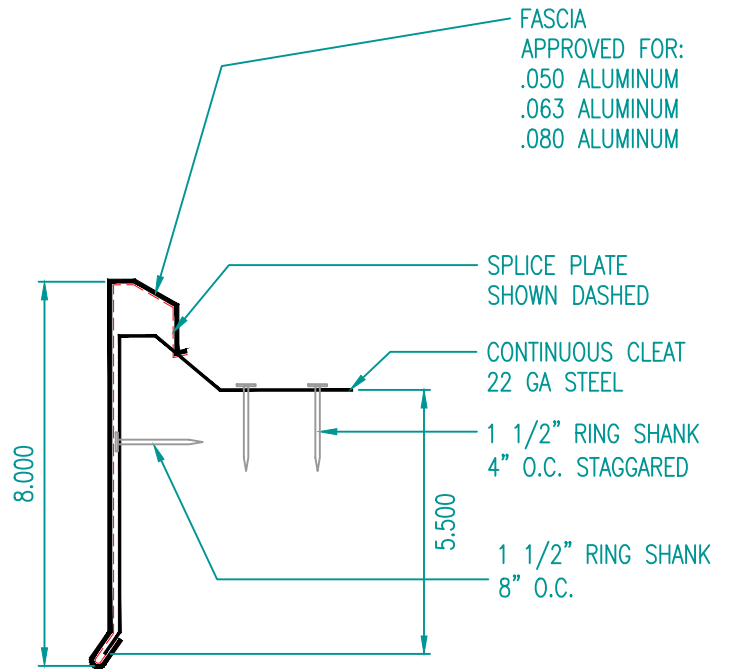

## Snap-Right® ANSI/SPRI Coping System

**DIVISION 7**  
MTLS

www.division7mtls.com  
Office 317-890-0100  
info@division7mtls.com

Architectural Sheet Metals  
and Panel Systems

## Snap-Right<sup>®</sup> ANSI/SPRI Fascia System