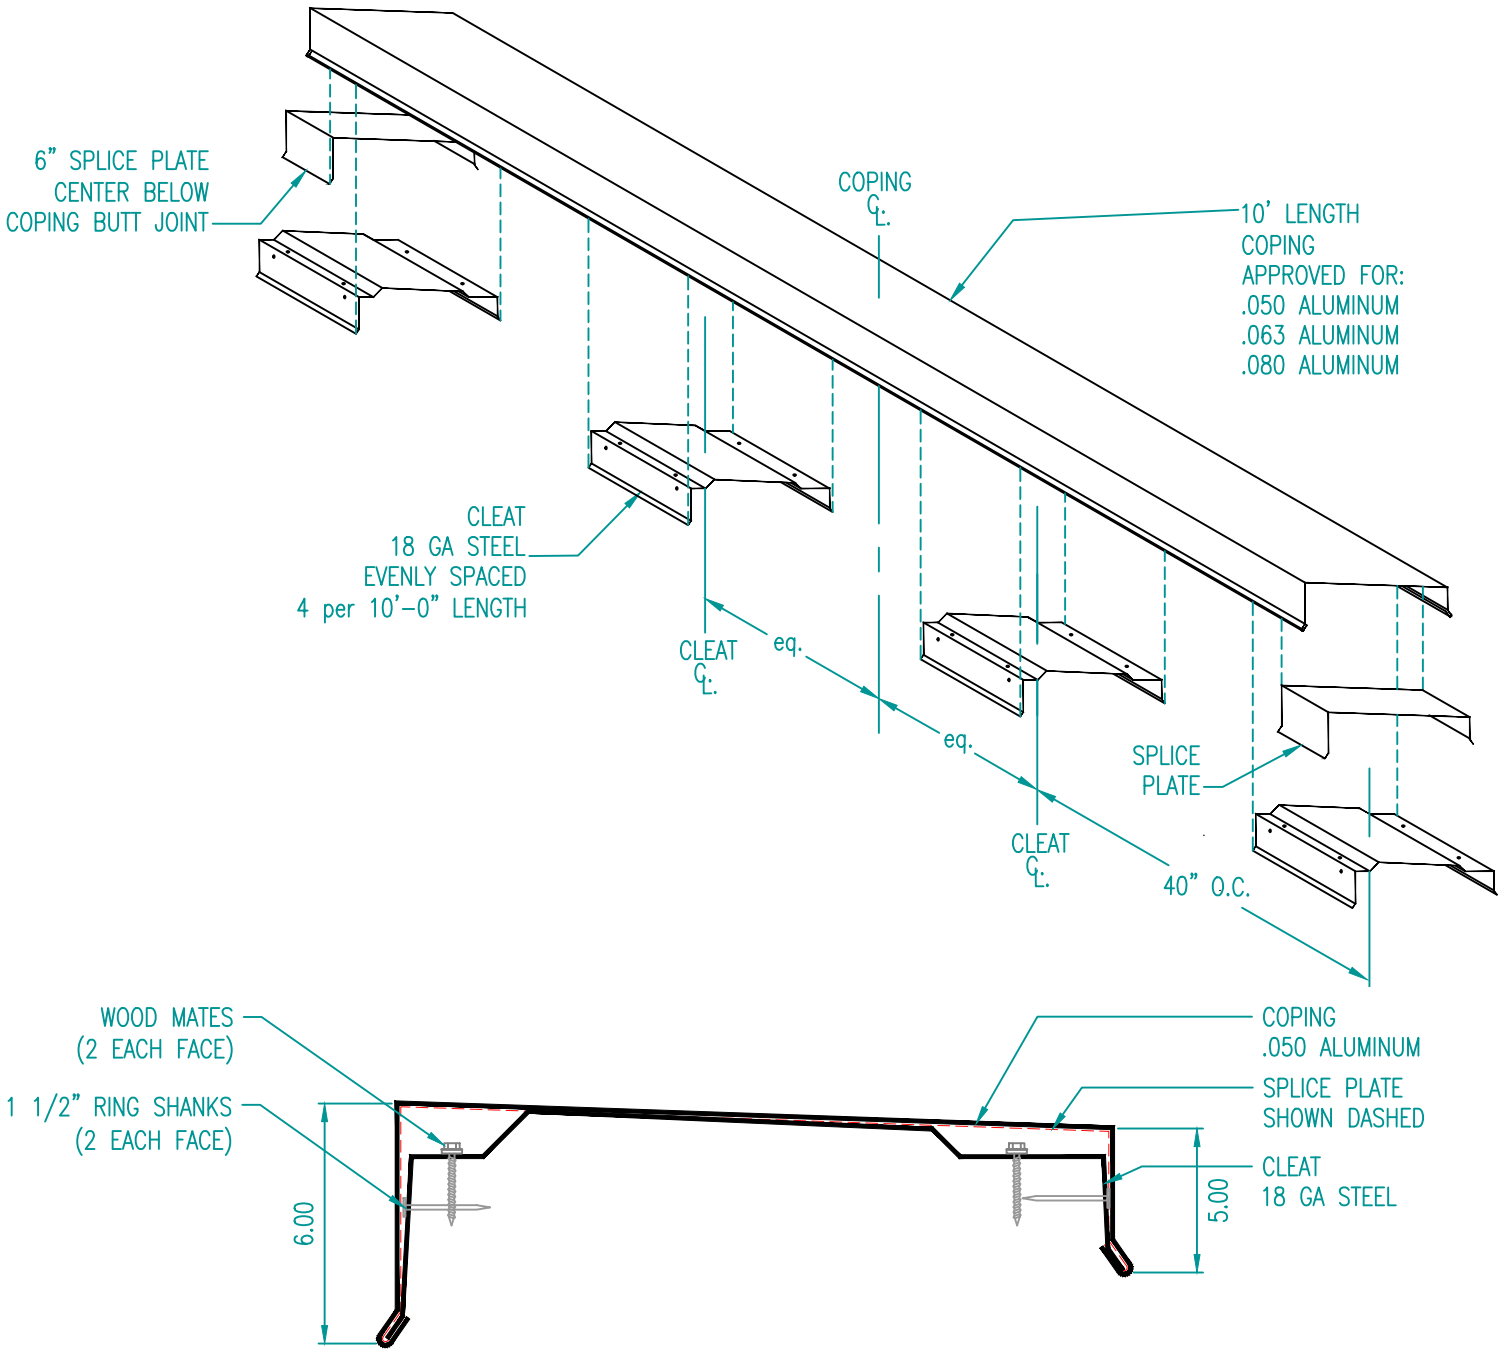

## Snap-Right® ANSI/SPRI Coping System

**DIVISION 7**  
MTLS

www.division7mtls.com  
Office 317-890-0100  
info@division7mtls.com

Architectural Sheet Metals  
and Panel Systems

## Snap-Right<sup>®</sup> ANSI/SPRI Fascia System