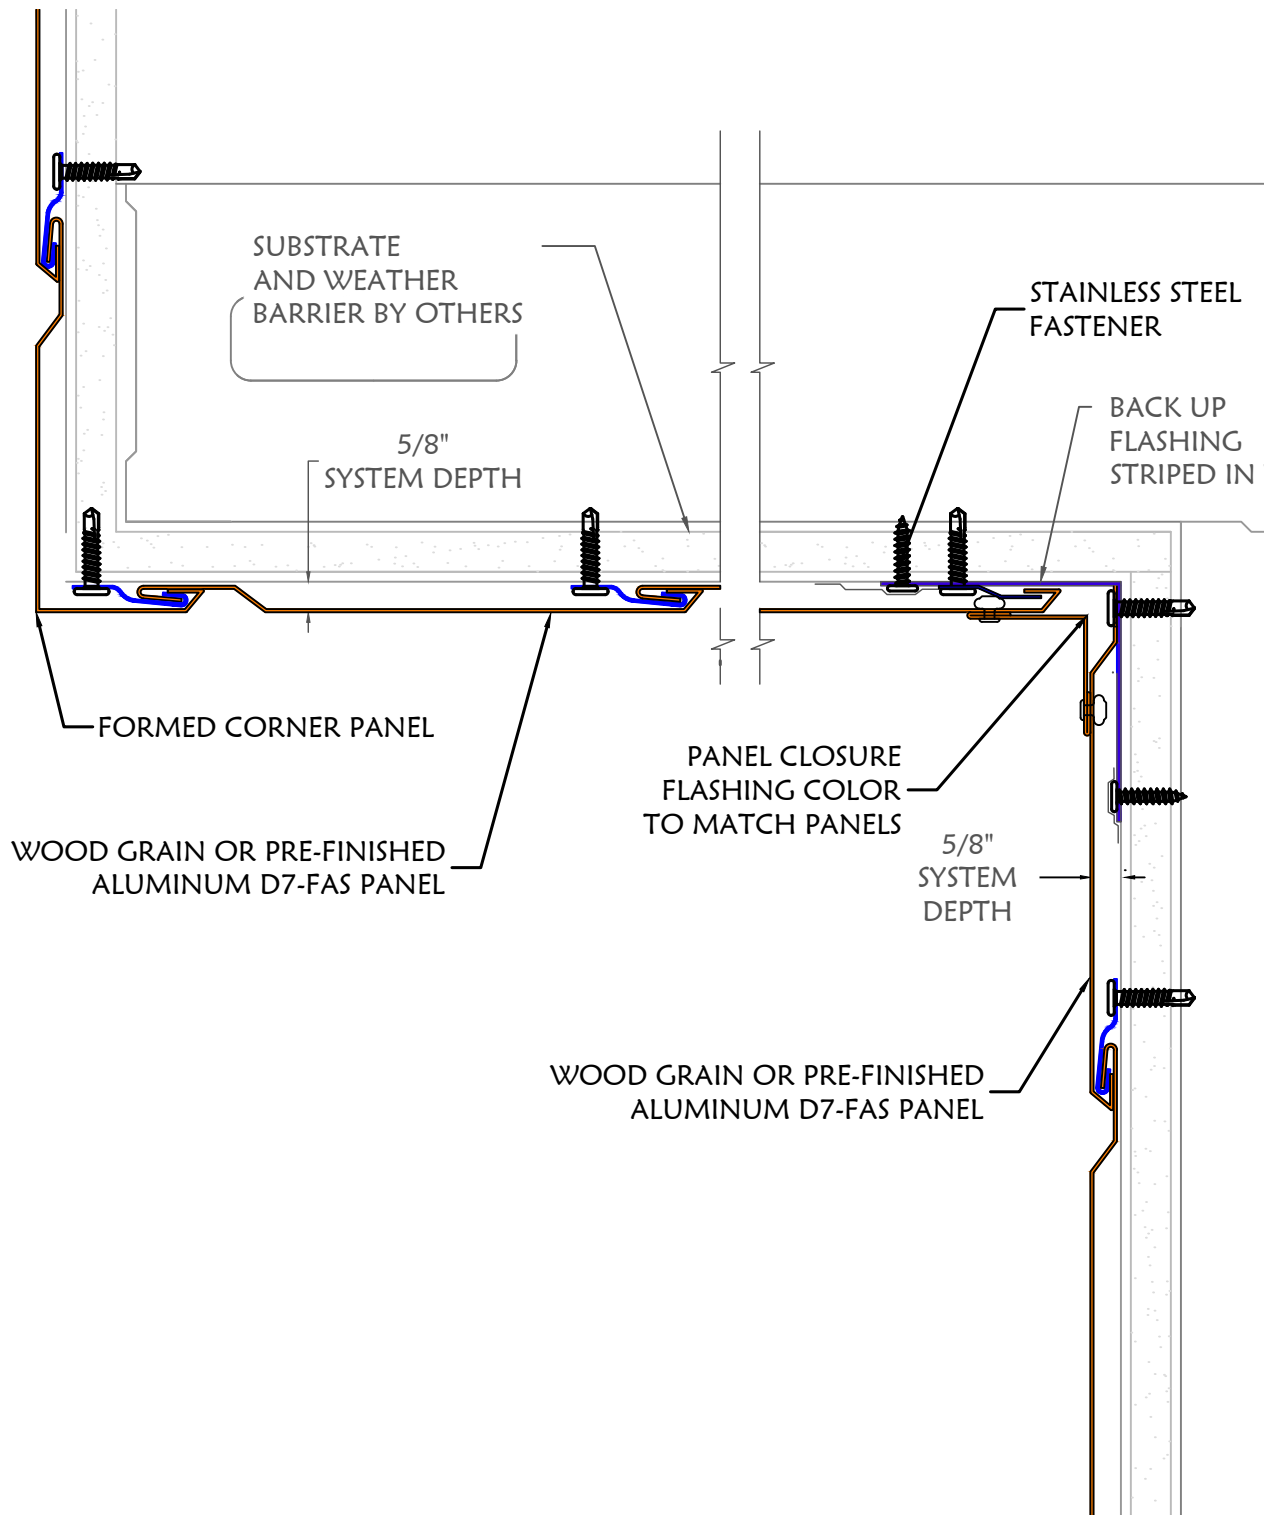

SOFFIT TO FASCIA TRANSITION

DIVISION
MTLs, LLC

DIVISION 7 MTLs., LLC.
8641 East 30th Street
Indianapolis, IN 46219
(317) 890-0100
info@division7mtls.com
www.division7mtls.com

**D7-WGP - FAS
PANEL SYSTEM**

Date: 4/15/21

Scale: N.T.S.

Drawing #

6