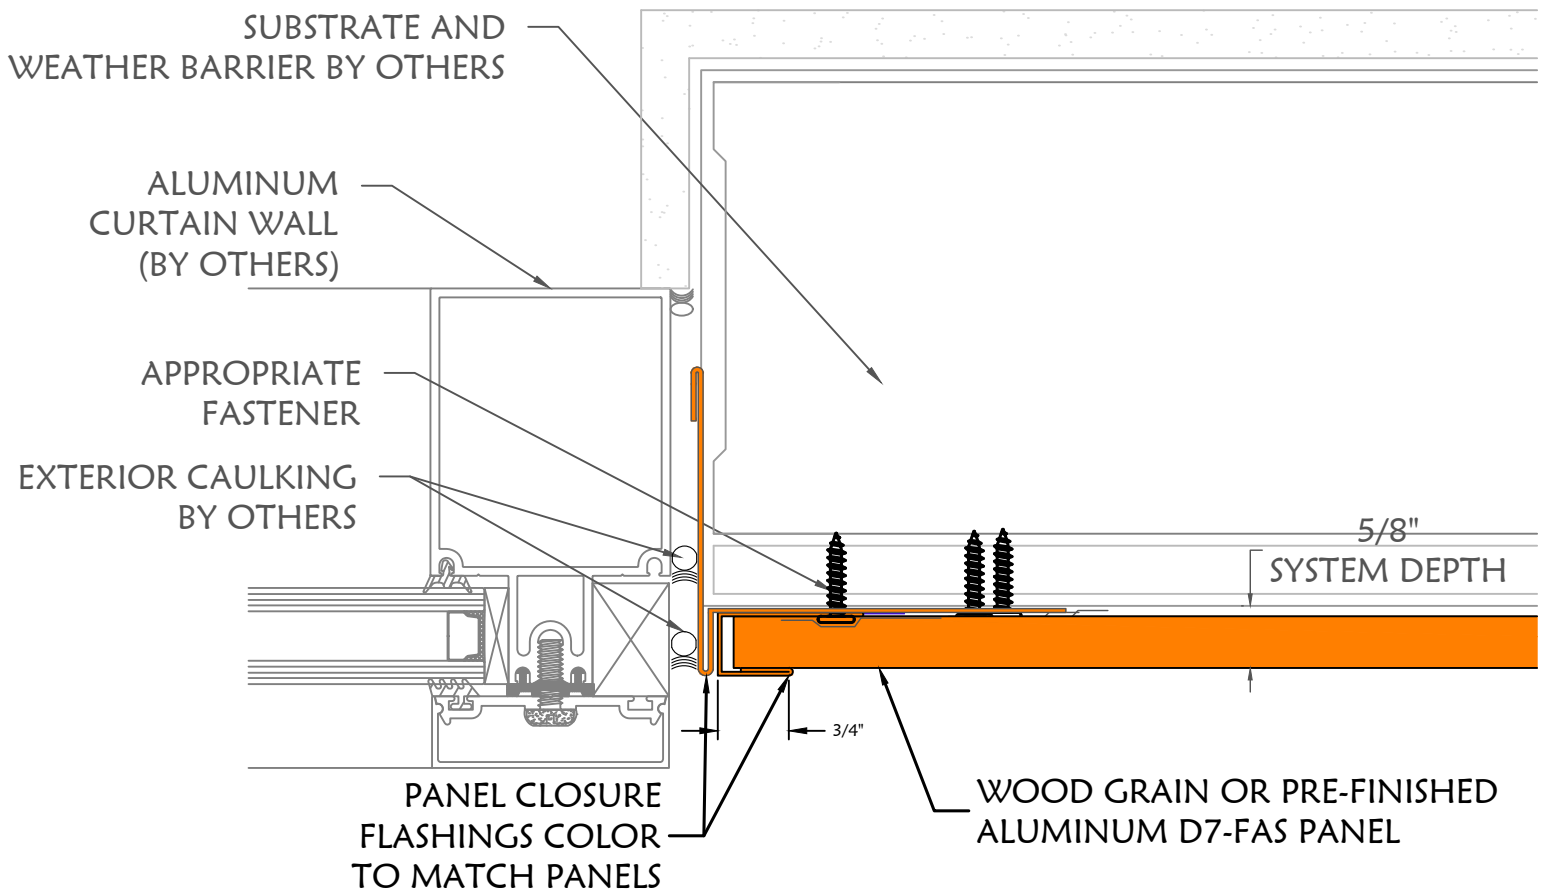

PLAN VIEW - WINDOW JAMB TERMINATION

DIVISION
MTLs, LLC

DIVISION 7 MTLs., LLC.
8641 East 30th Street
Indianapolis, IN 46219
(317) 890-0100
info@division7mtls.com
www.division7mtls.com

**D7-WGP - FAS
PANEL SYSTEM**

Date: 4/15/21

Scale: N.T.S.

Drawing #

11