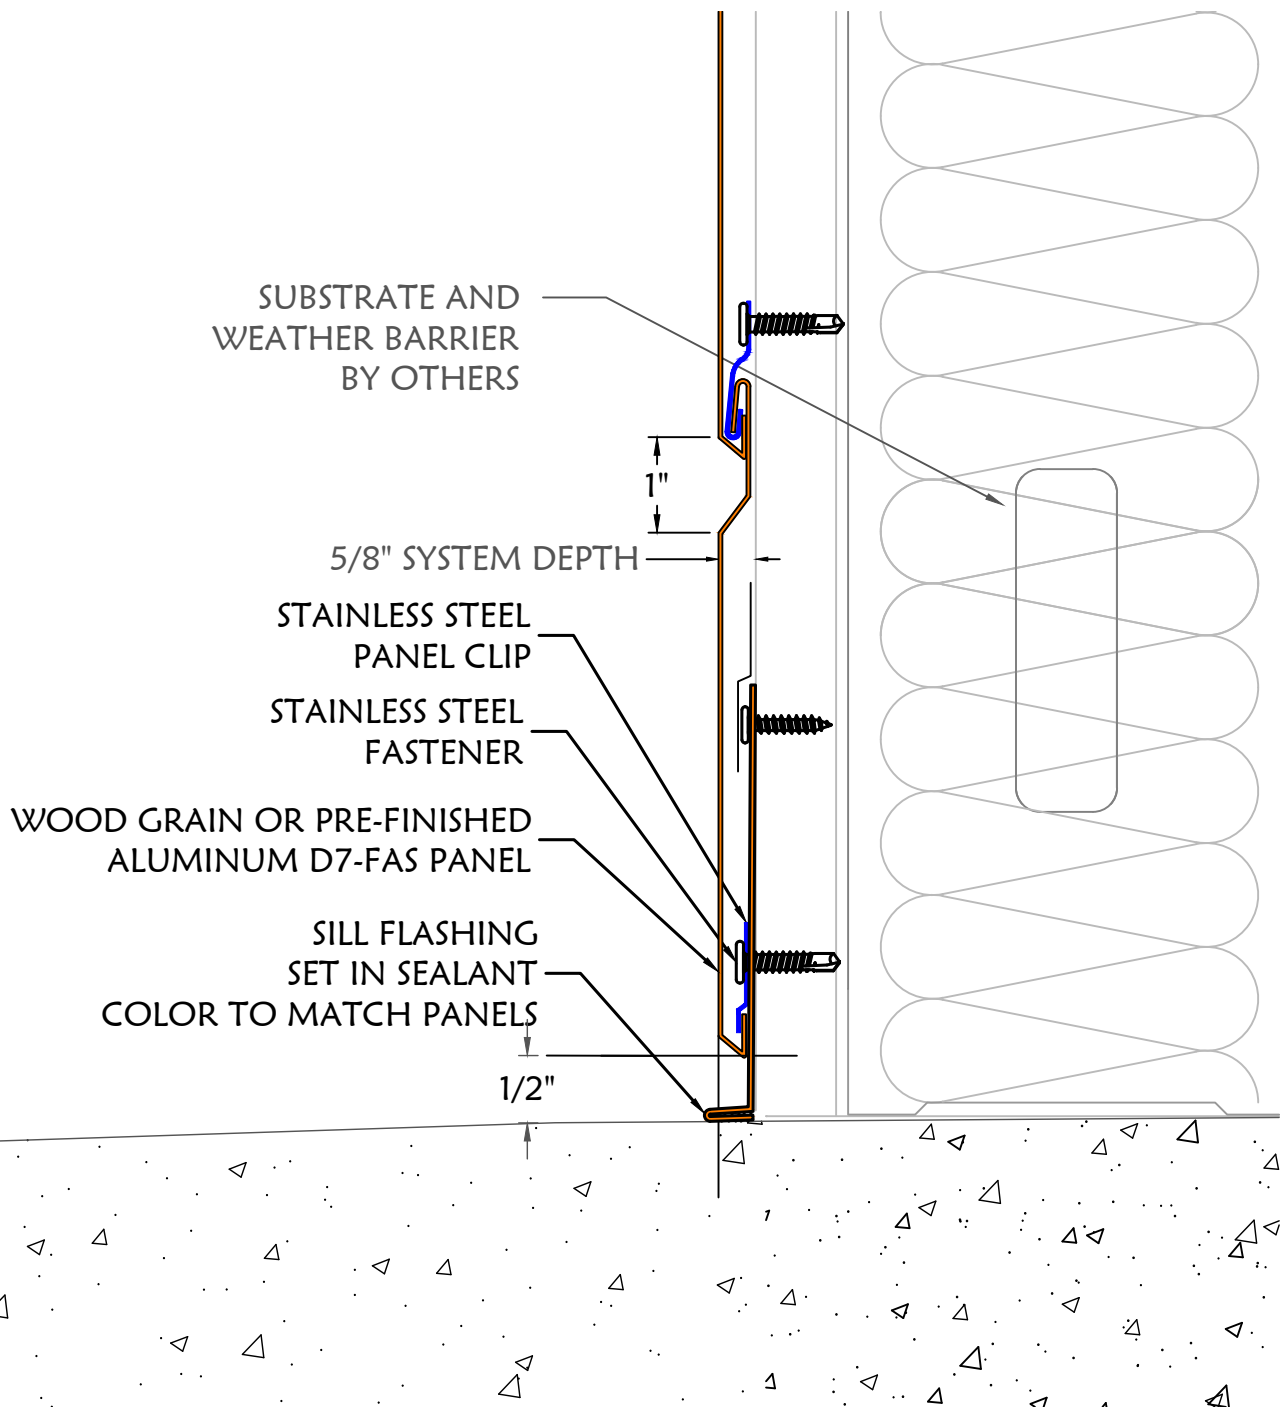

TYPICAL SILL DETAIL

DIVISION
MTLs, LLC

DIVISION 7 MTLs., LLC.
8641 East 30th Street
Indianapolis, IN 46219
(317) 890-0100
info@division7mtls.com
www.division7mtls.com

**D7-WGP - FAS
PANEL SYSTEM**

Date: 4/15/21

Scale: N.T.S.

Drawing #

2