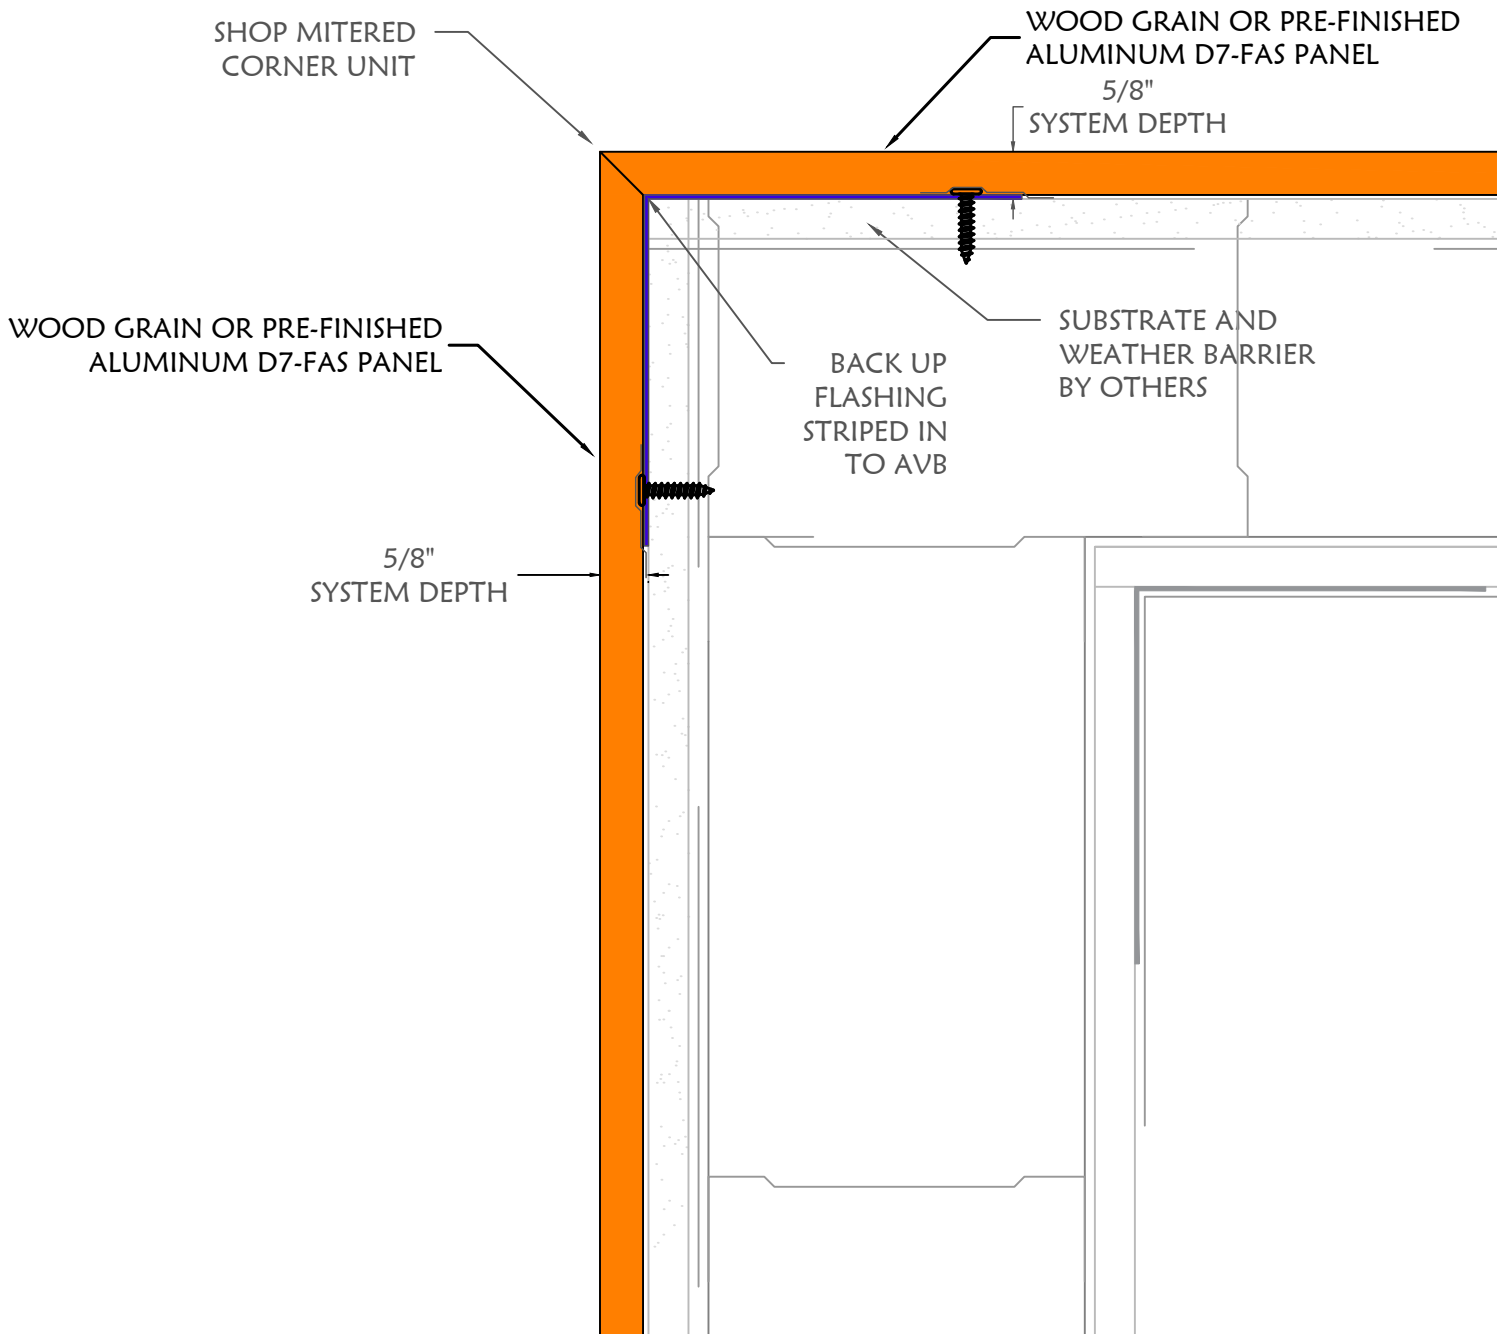

**D7-WGP - FAS
 PANEL SYSTEM**

Drawing #

10

Date: 4/15/21

Scale: N.T.S.

PLAN VIEW - WINDOW JAMB TERMINATION

DIVISION
 MTLs, LLC

DIVISION 7 MTLs., LLC.
 8641 East 30th Street
 Indianapolis, IN 46219
 (317) 890-0100
 info@division7mtls.com
 www.division7mtls.com

**D7-WGP - FAS
 PANEL SYSTEM**

Date: 4/15/21

Scale: N.T.S.

Drawing #

11

PLAN VIEW - FORMED OUTSIDE CORNER DETAIL

DIVISION
 MTLs, LLC

DIVISION 7 MTLs., LLC.
 8641 East 30th Street
 Indianapolis, IN 46219
 (317) 890-0100
 info@division7mtls.com
 www.division7mtls.com

**D7-WGP - FAS
 PANEL SYSTEM**

Date: 4/15/21

Scale: N.T.S.

Drawing #

12

PANEL HEAD WITH SHEET METAL COPING

DIVISION

 MTLs, LLC