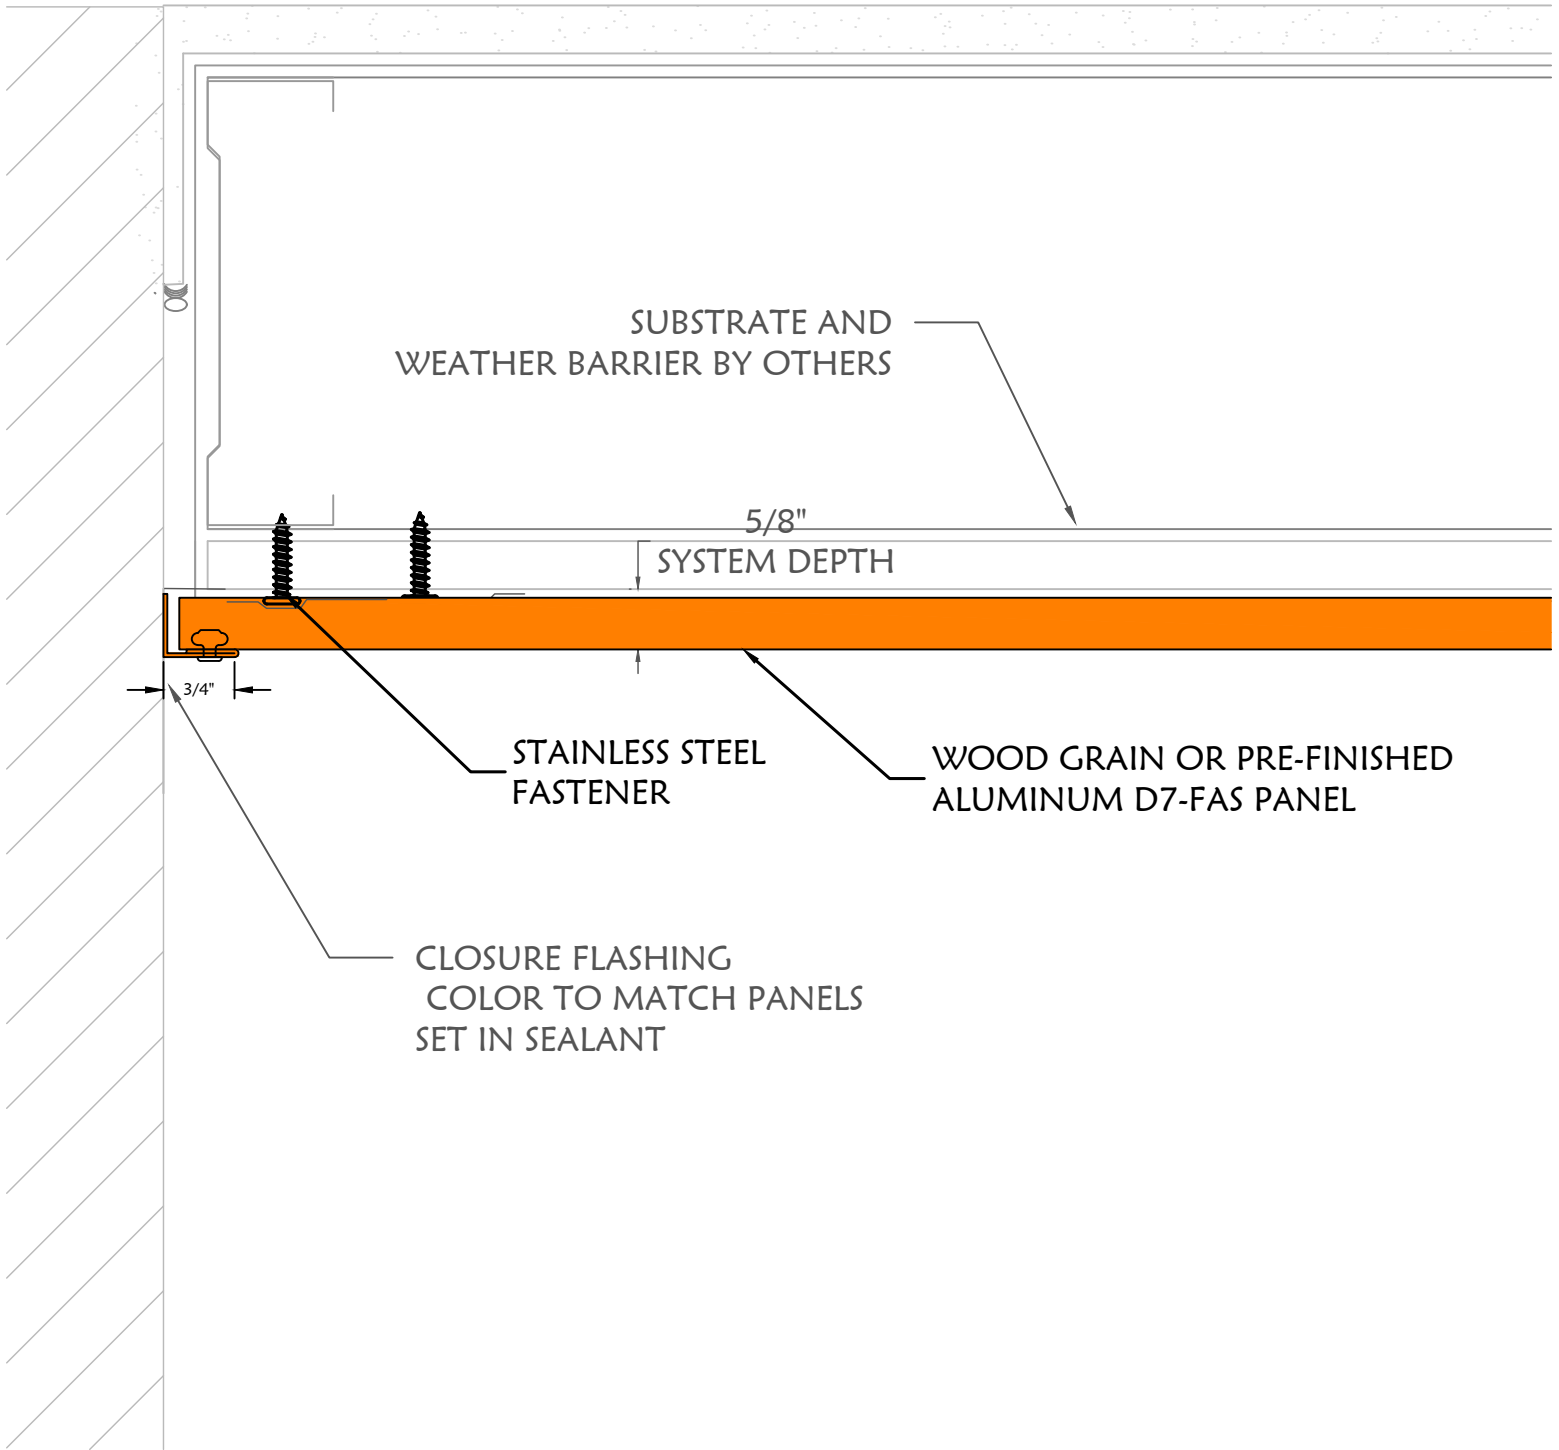

**D7-WGP - FAS
 PANEL SYSTEM**

Drawing #

7

Date: 4/15/21

Scale: N.T.S.

PLAN VIEW - JAMB DETAIL

DIVISION
 MTLs, LLC

DIVISION 7 MTLs., LLC.
 8641 East 30th Street
 Indianapolis, IN 46219
 (317) 890-0100
 info@division7mtls.com
 www.division7mtls.com