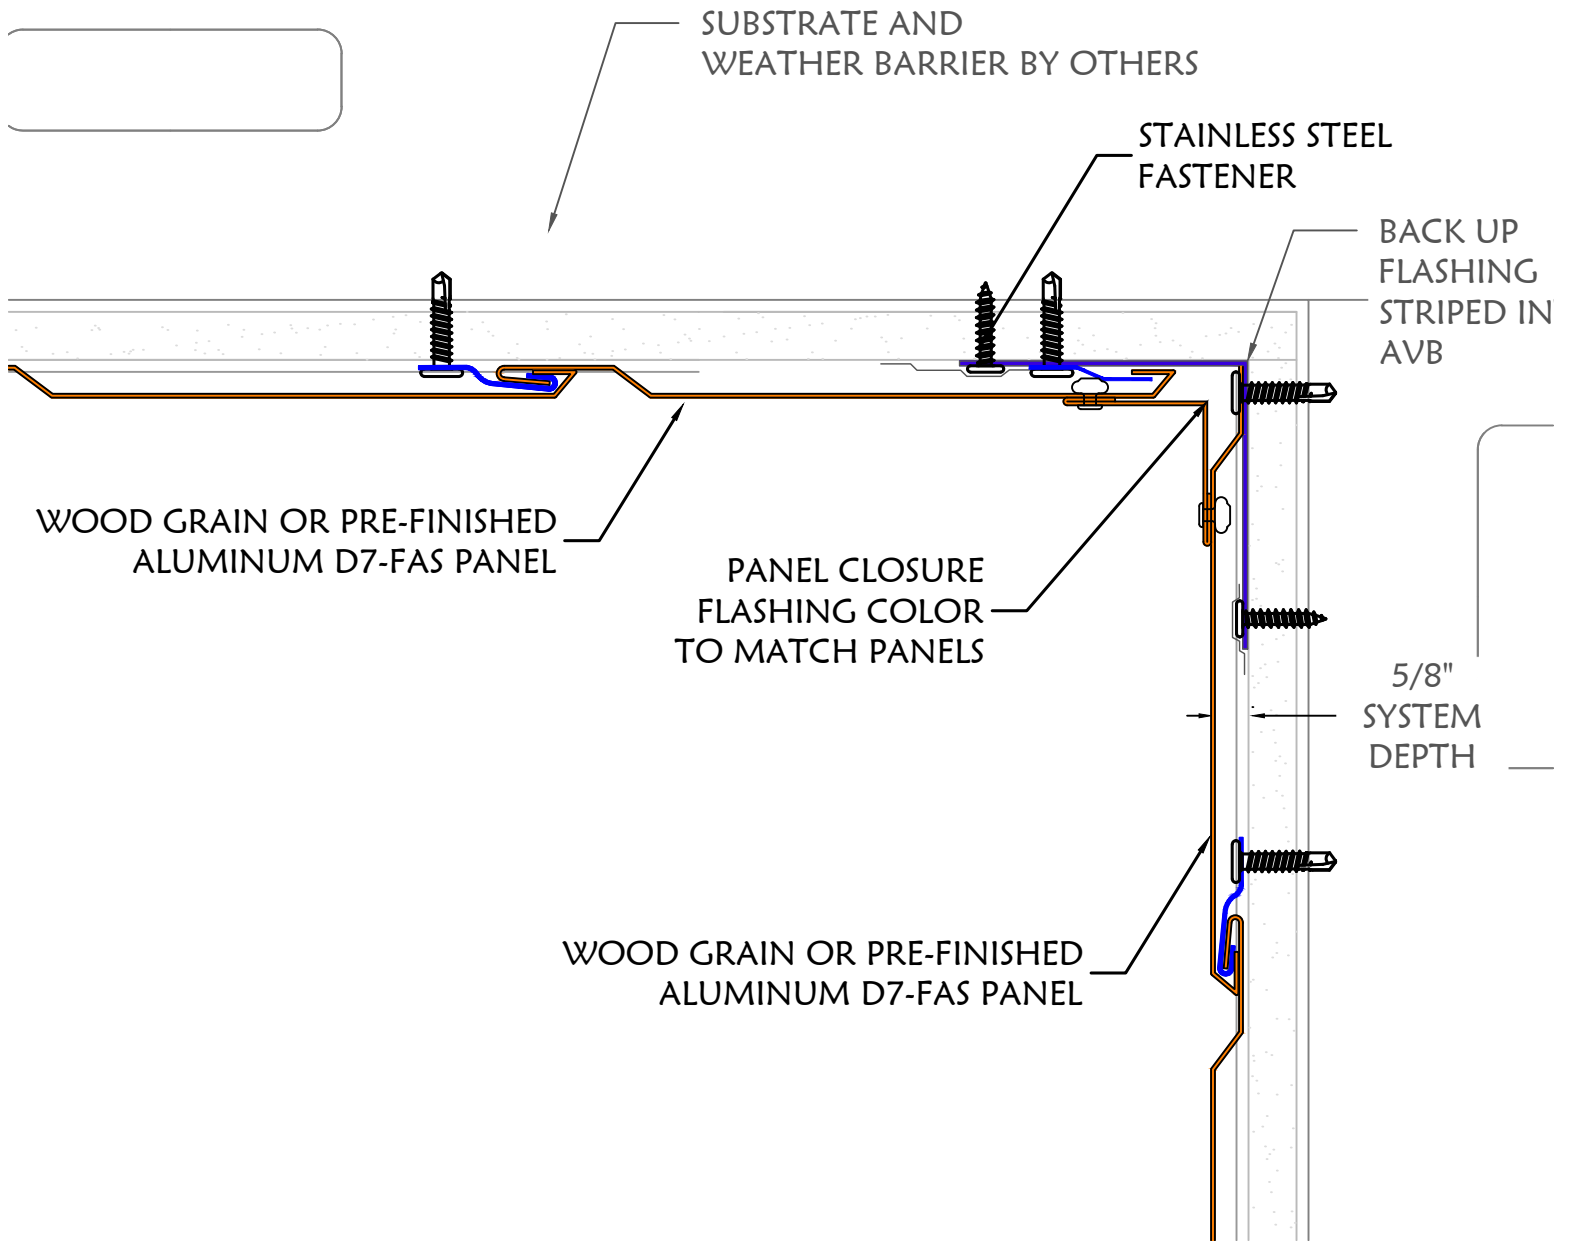

INSIDE CORNER

DIVISION
MTLs, LLC

DIVISION 7 MTLs., LLC.
8641 East 30th Street
Indianapolis, IN 46219
(317) 890-0100
info@division7mtls.com
www.division7mtls.com

**D7-WGP - FAS
PANEL SYSTEM**

Drawing #

7

Date: 4/15/21

Scale: N.T.S.