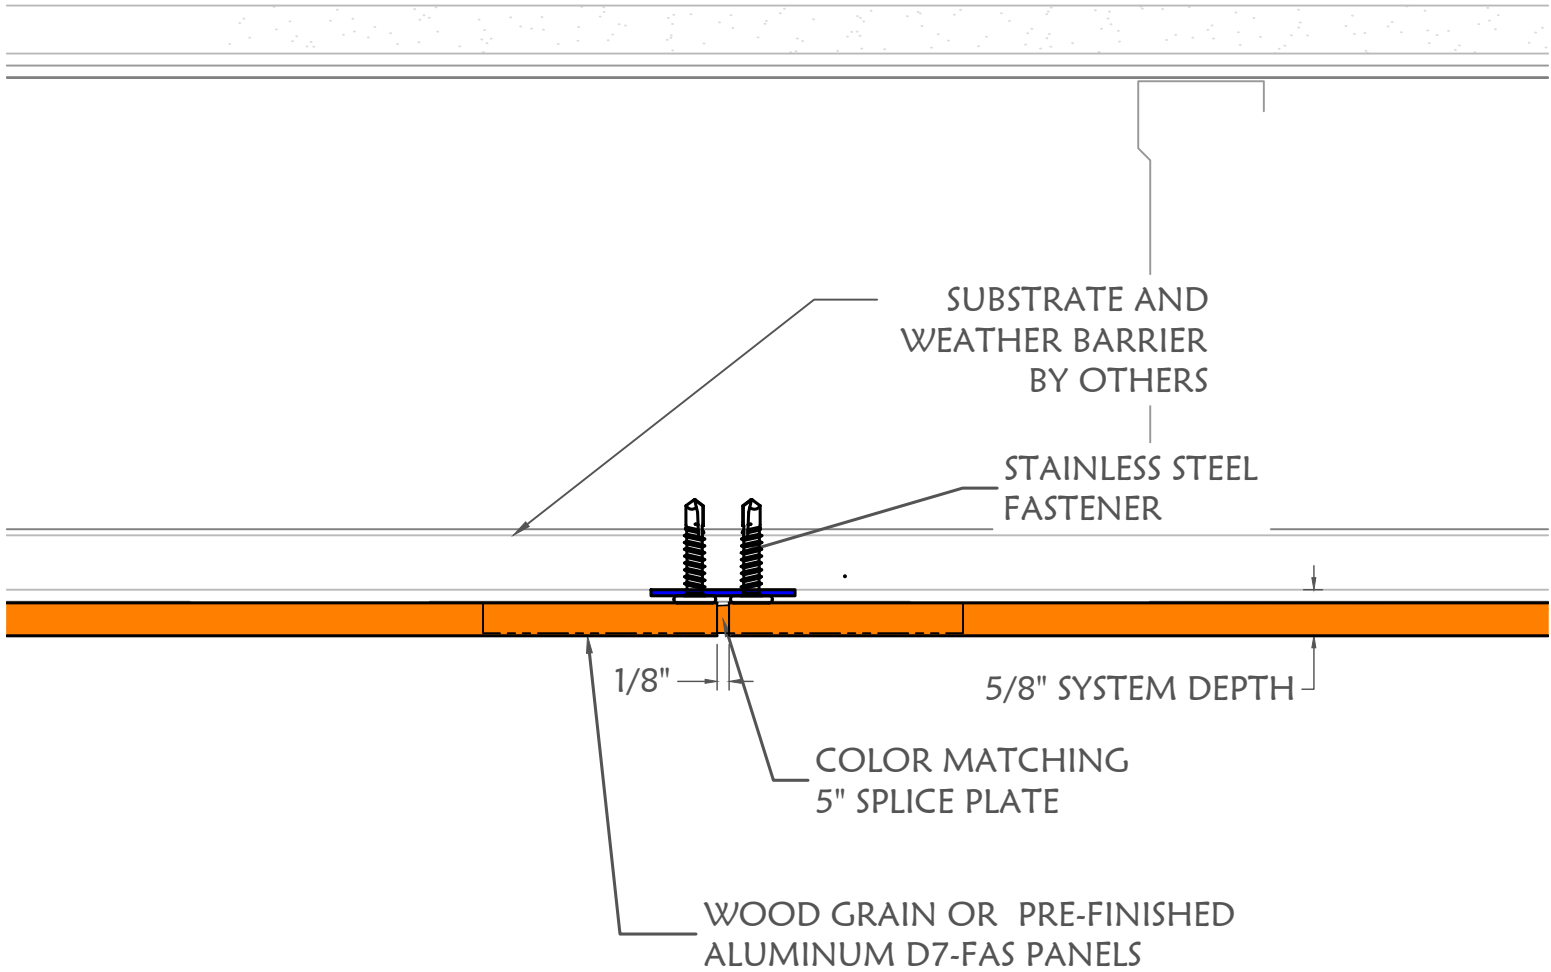

PLAN VIEW - VERTICAL SPLICE

DIVISION
MTLs, LLC

DIVISION 7 MTLs., LLC.
8641 East 30th Street
Indianapolis, IN 46219
(317) 890-0100
info@division7mtls.com
www.division7mtls.com

**D7-WGP - FAS
PANEL SYSTEM**

Date: 4/15/21

Scale: N.T.S.

Drawing #

3