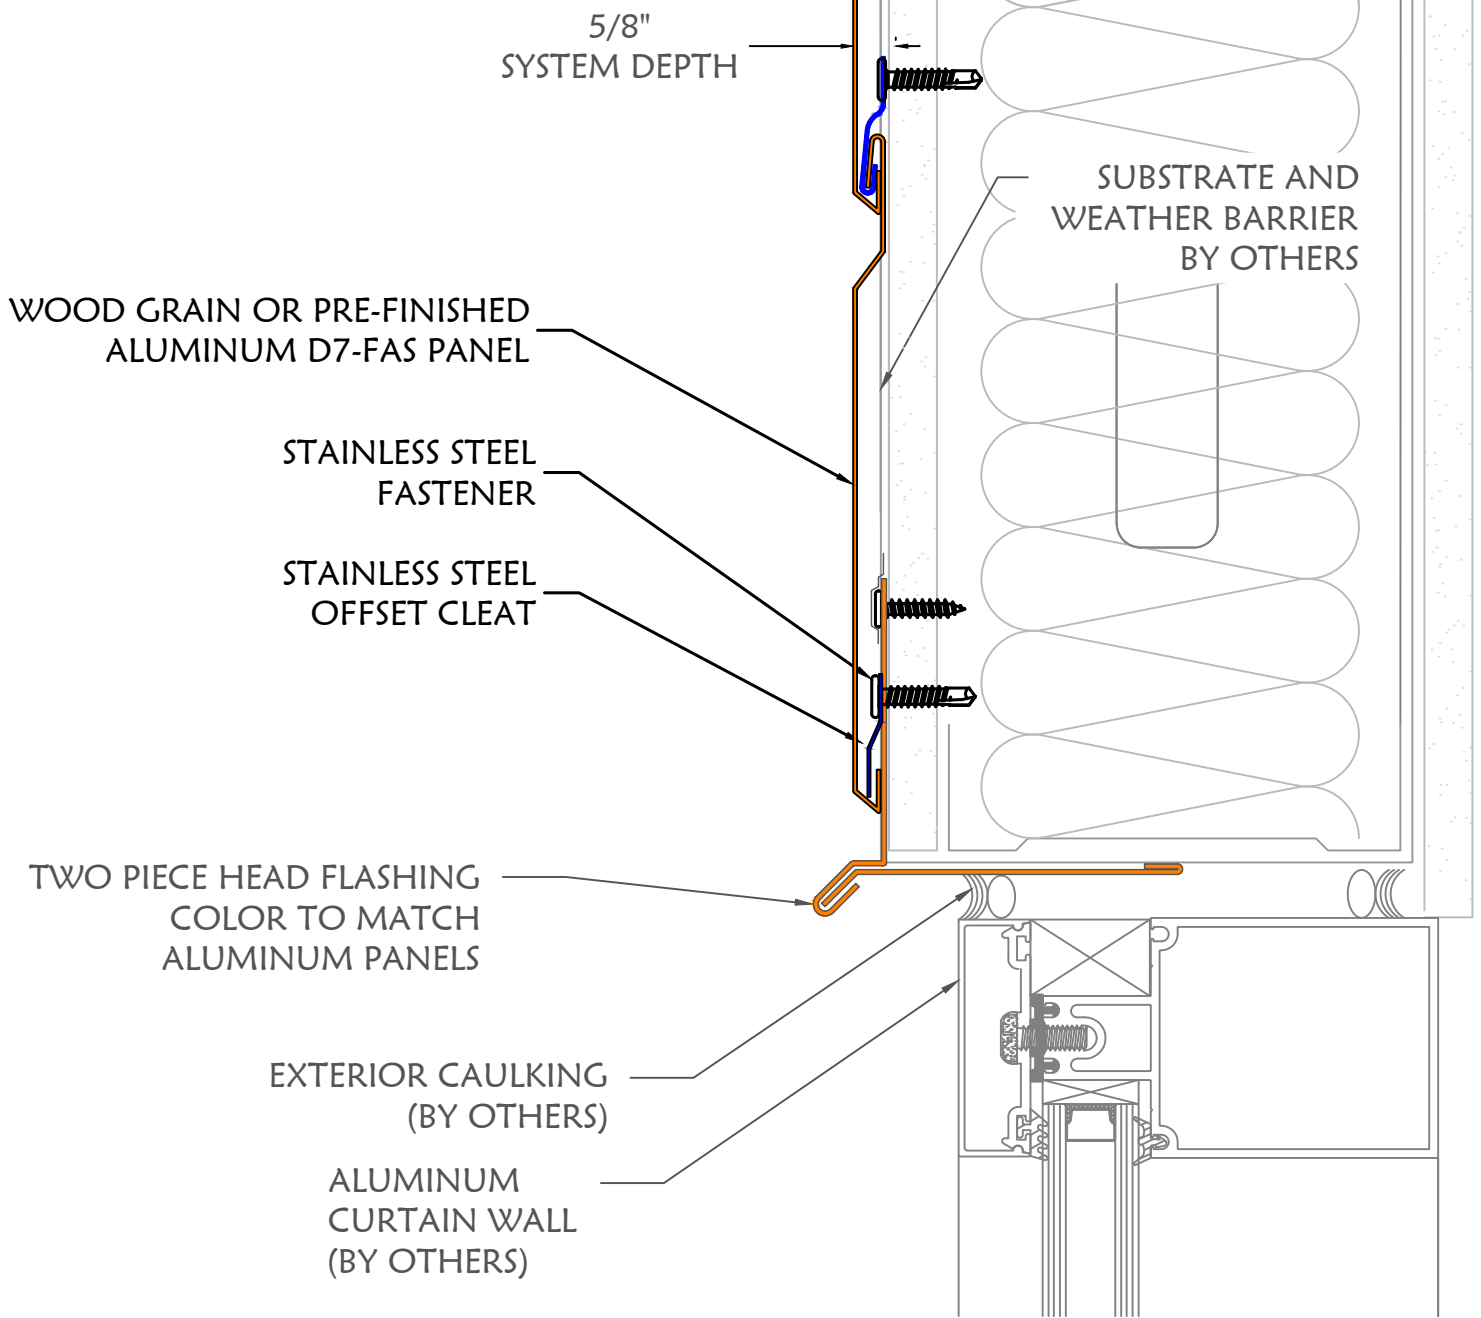

WINDOW HEAD DETAIL

DIVISION
MTLS, LLC

DIVISION 7 MTLs., LLC.
8641 East 30th Street
Indianapolis, IN 46219
(317) 890-0100
info@division7mtls.com
www.division7mtls.com

**D7-WGP - FAS
PANEL SYSTEM**

Date: 4/15/21

Scale: N.T.S.

Drawing #

9