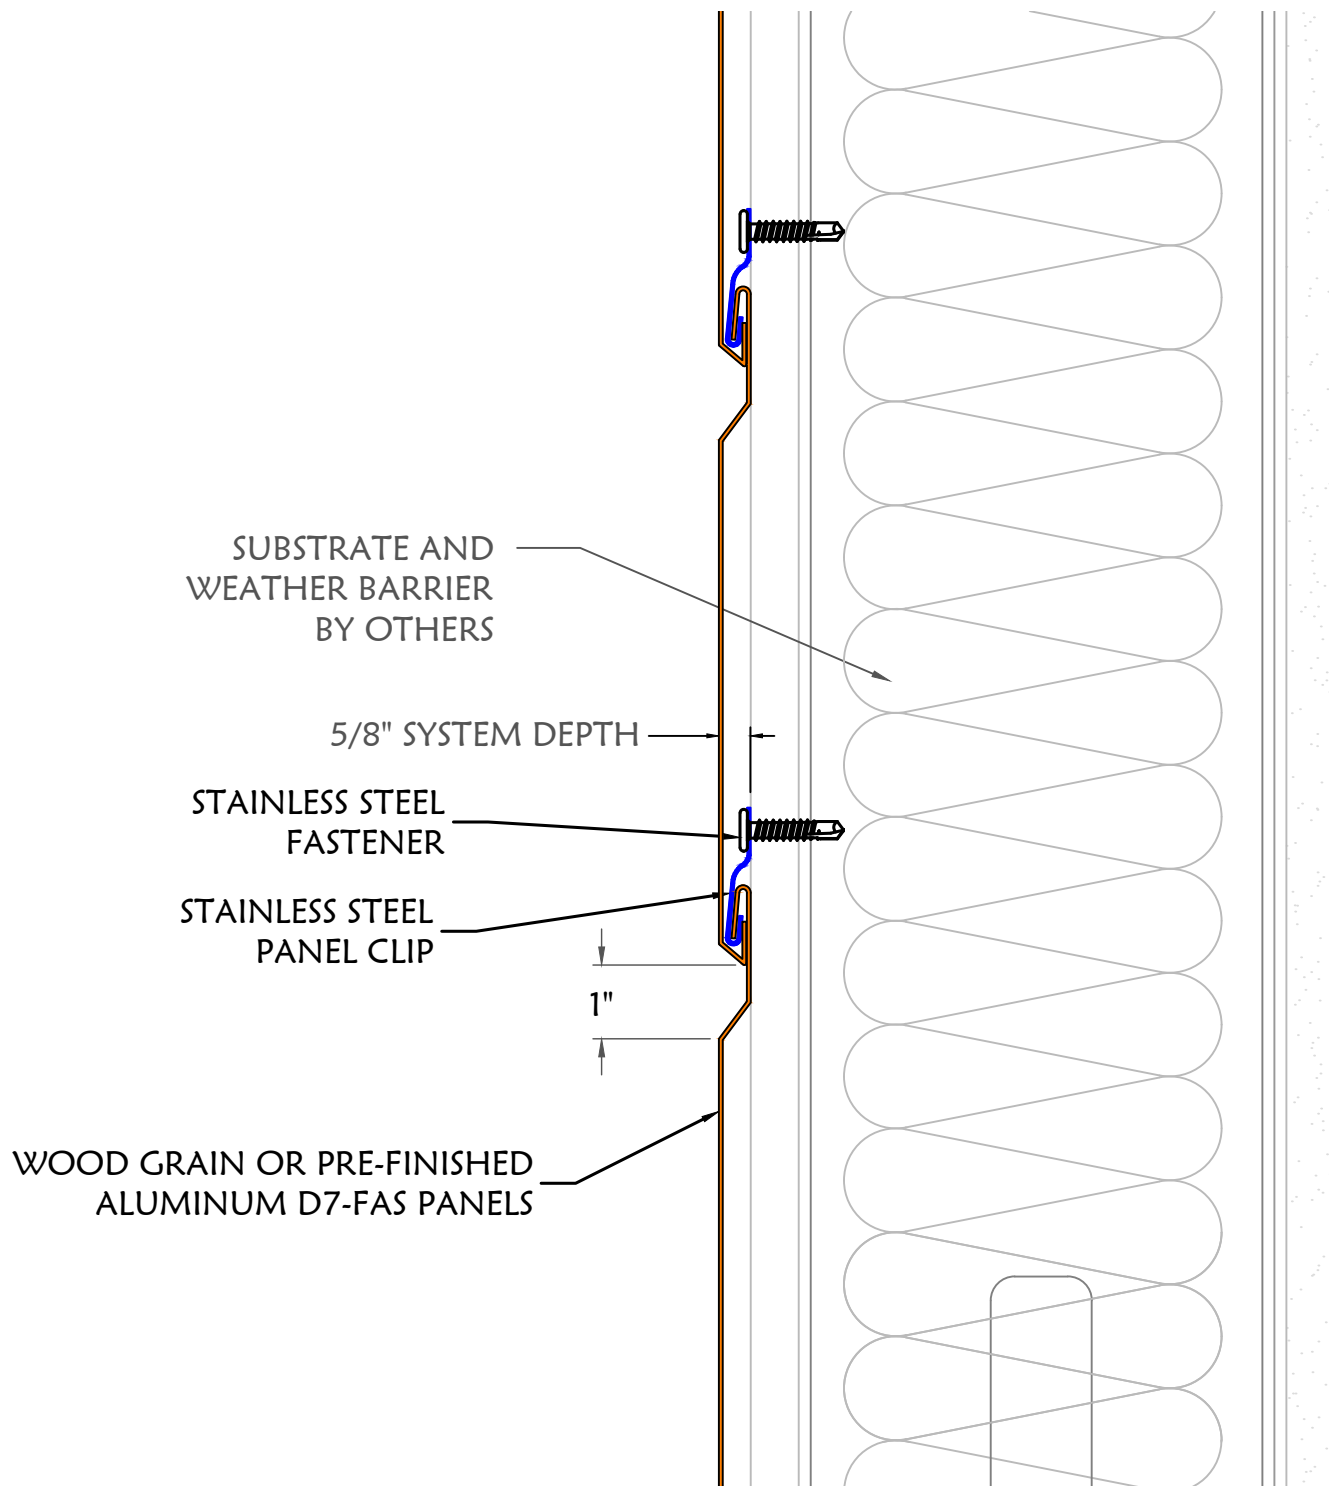

HORIZONTAL REVEAL

DIVISION
MTLs, LLC

DIVISION 7 MTLs., LLC.
8641 East 30th Street
Indianapolis, IN 46219
(317) 890-0100
info@division7mtls.com
www.division7mtls.com

**D7-WGP - FAS
PANEL SYSTEM**

Date: 4/15/21

Scale: N.T.S.

Drawing #

4