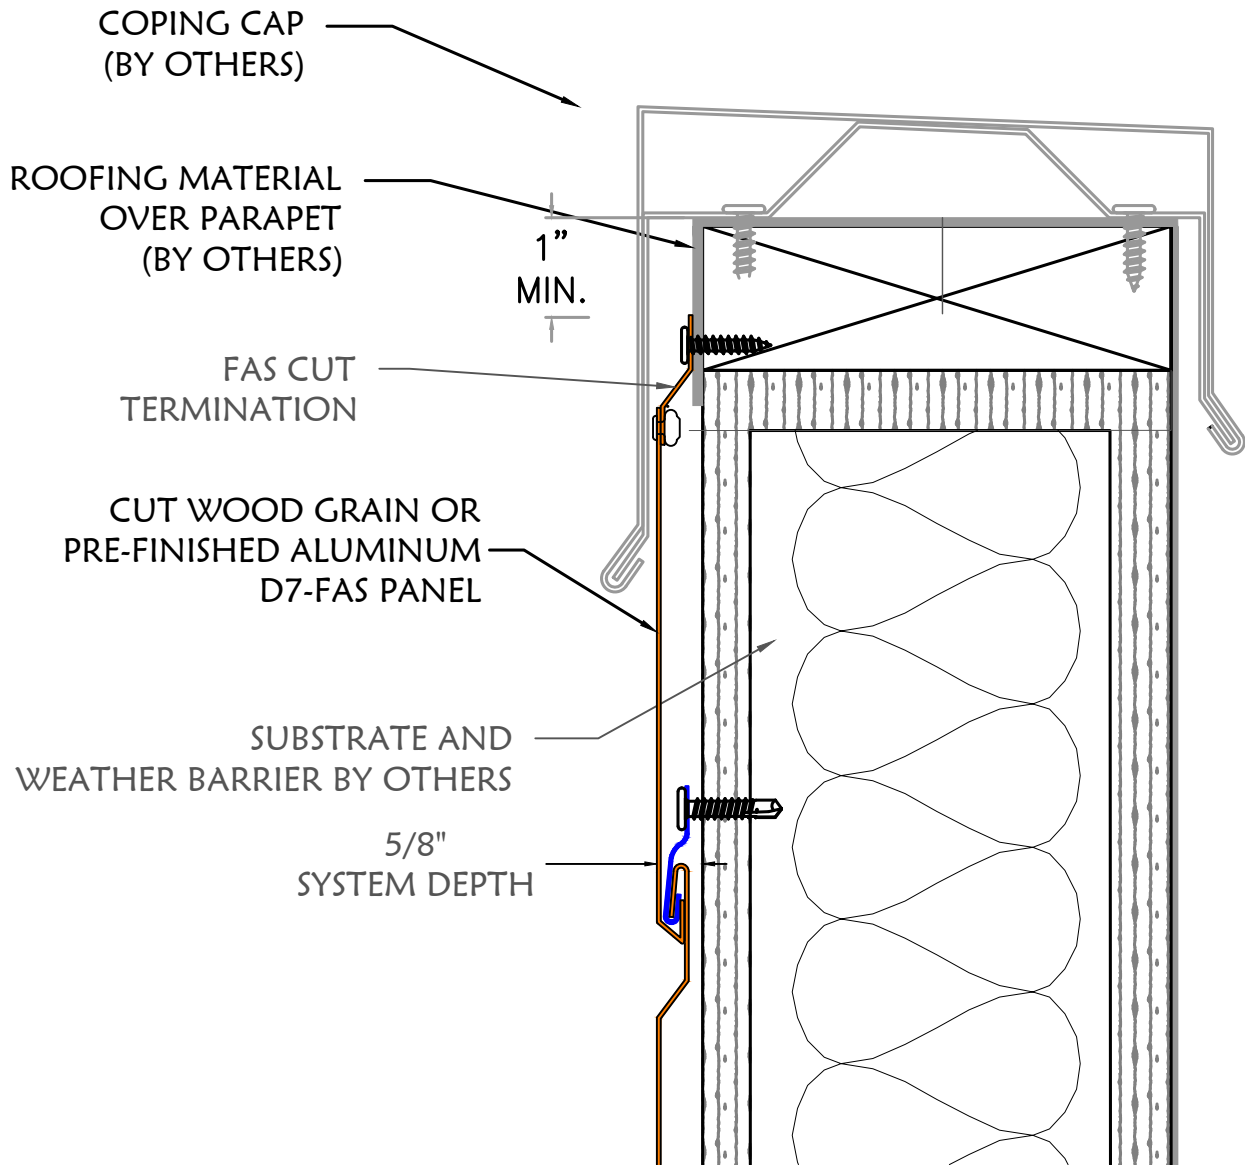

**D7-WGP - FAS
 PANEL SYSTEM**

Date: 4/15/21

Scale: N.T.S.

Drawing #

11

PLAN VIEW - FORMED OUTSIDE CORNER DETAIL

DIVISION
 MTLs, LLC

DIVISION 7 MTLs., LLC.
 8641 East 30th Street
 Indianapolis, IN 46219
 (317) 890-0100
 info@division7mtls.com
 www.division7mtls.com

**D7-WGP - FAS
 PANEL SYSTEM**

Date: 4/15/21

Scale: N.T.S.

Drawing #

12

PANEL HEAD WITH SHEET METAL COPING

DIVISION

 MTLs, LLC