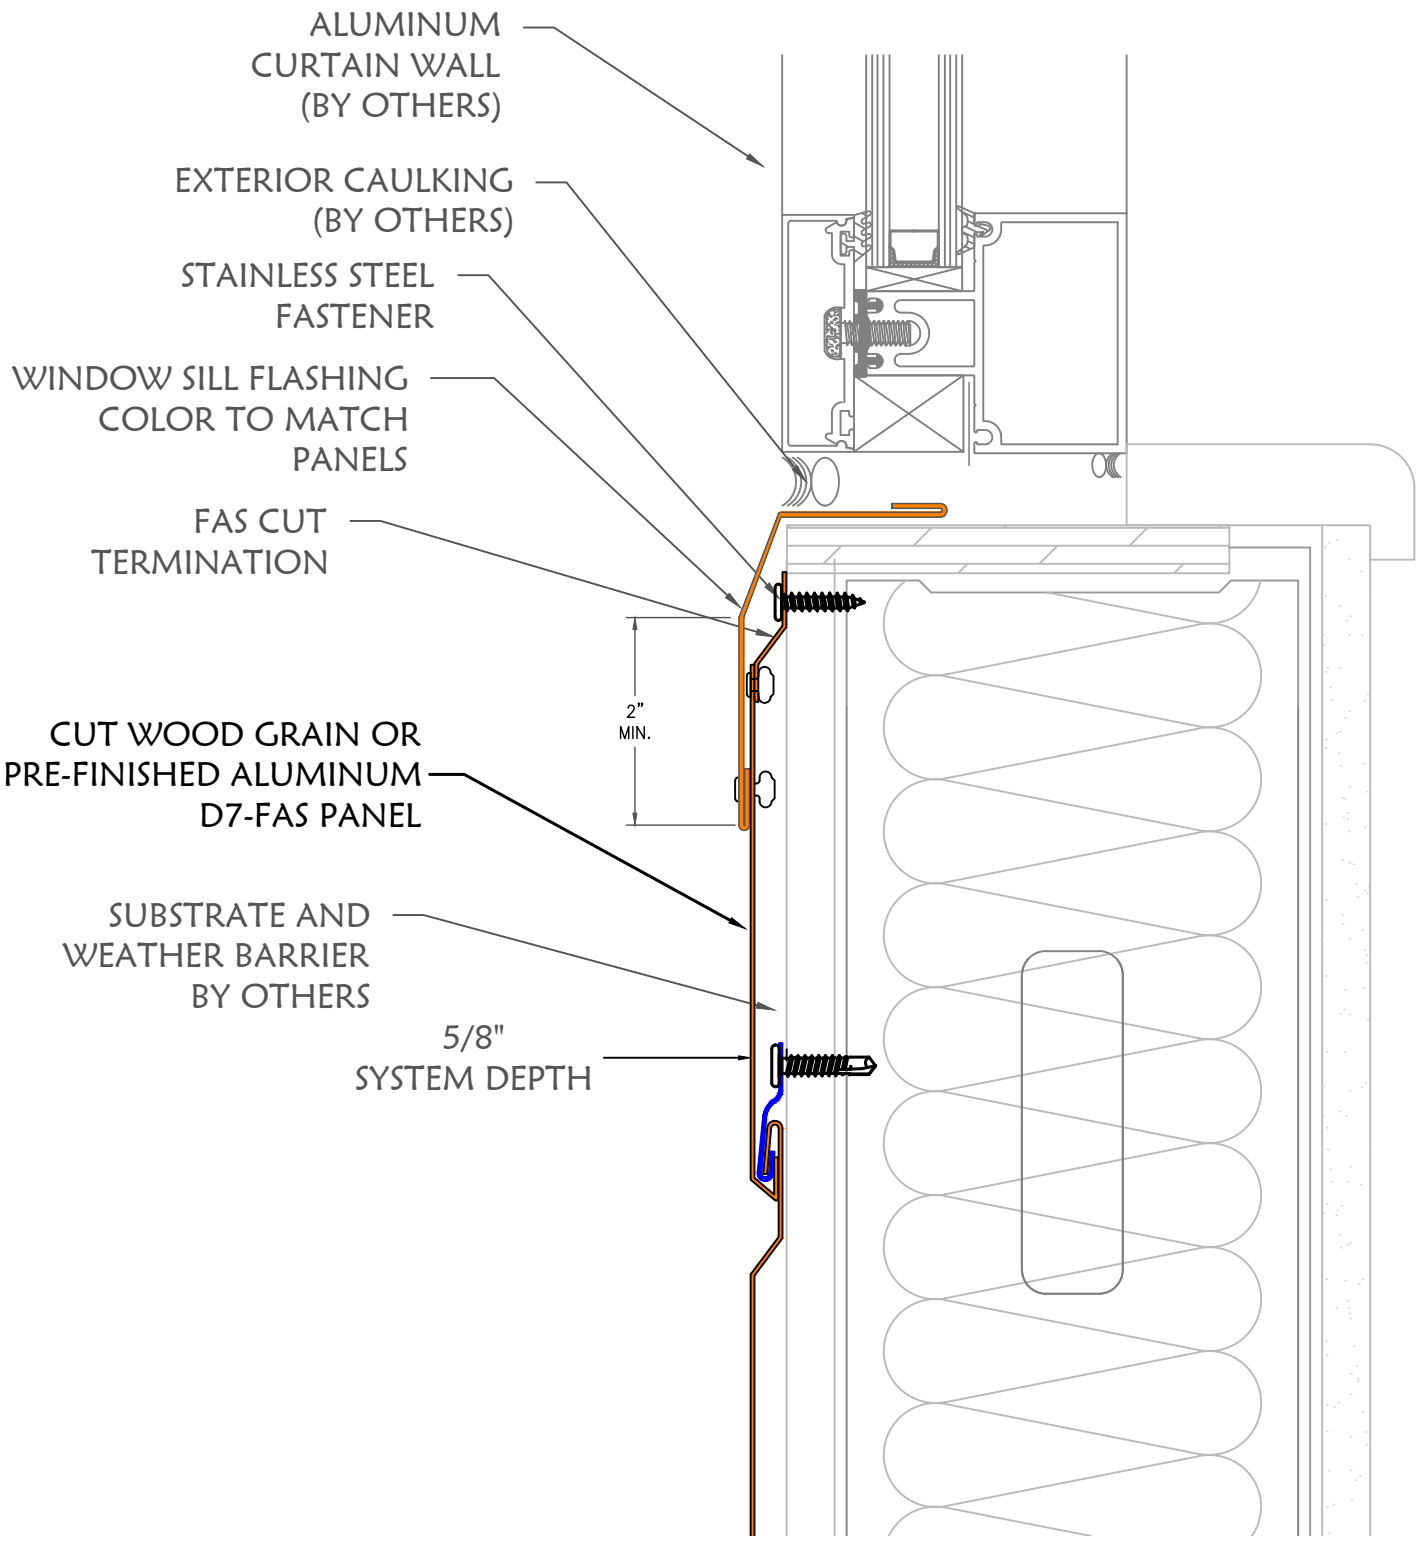

WINDOW SILL DETAIL

DIVISION
MTLs, LLC

DIVISION 7 MTLs., LLC.
8641 East 30th Street
Indianapolis, IN 46219
(317) 890-0100
info@division7mtls.com
www.division7mtls.com

**D7-WGP - FAS
PANEL SYSTEM**

Drawing #

10

Date: 4/15/21

Scale: N.T.S.