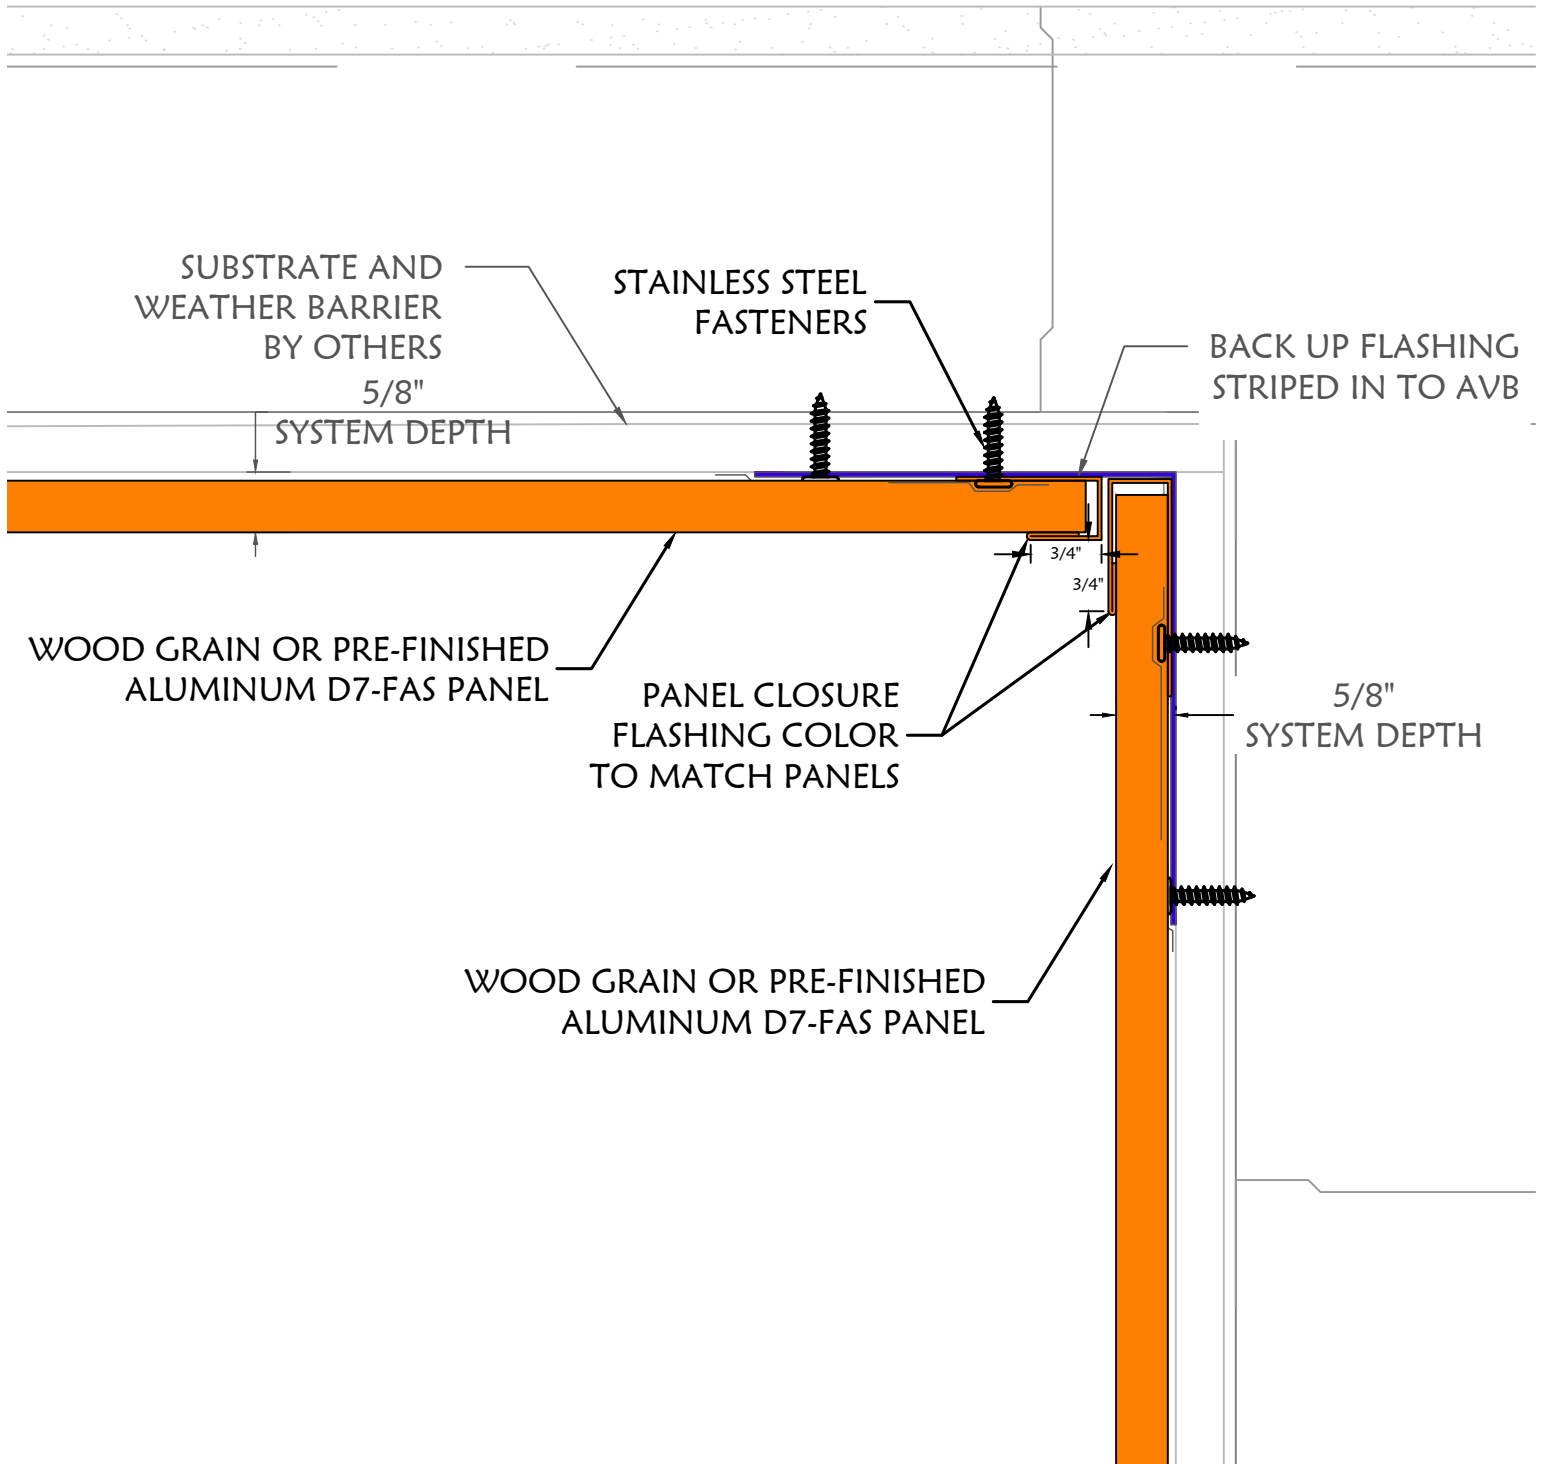

**D7-WGP - FAS
 PANEL SYSTEM**

Date: 4/15/21

Scale: N.T.S.

Drawing #

3

HORIZONTAL REVEAL

DIVISION
 MTLs, LLC

DIVISION 7 MTLs., LLC.
 8641 East 30th Street
 Indianapolis, IN 46219
 (317) 890-0100
 info@division7mtls.com
 www.division7mtls.com

**D7-WGP - FAS
 PANEL SYSTEM**

Date: 4/15/21

Scale: N.T.S.

Drawing #

4

PLAN VIEW - INSIDE CORNER

DIVISION
 MTLs, LLC

DIVISION 7 MTLs., LLC.
 8641 East 30th Street
 Indianapolis, IN 46219
 (317) 890-0100
 info@division7mtls.com
 www.division7mtls.com